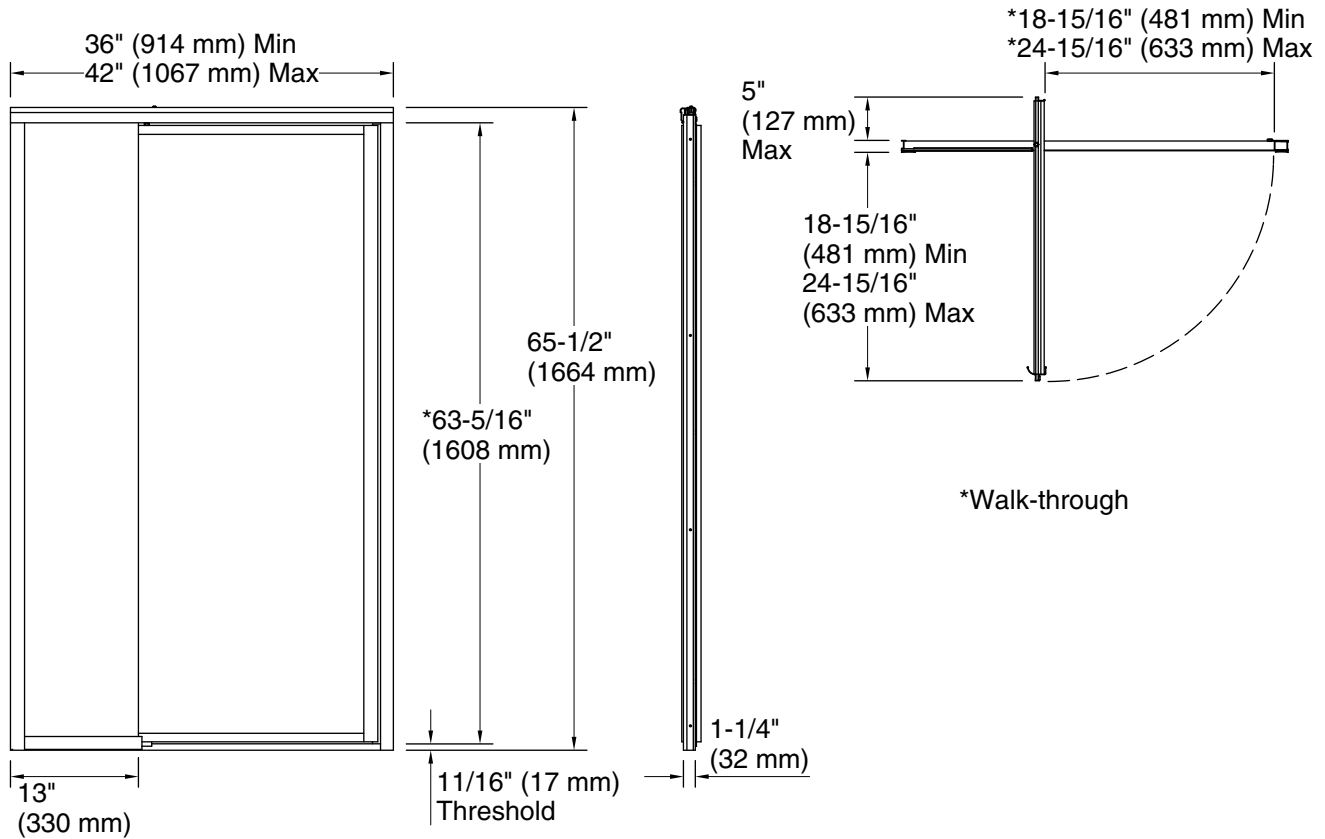

## Available Glass Options

Code	Description
------	-------------

	Pebbled
--	---------

**Vista Pivot™ II**  
Framed pivot shower door  
**1500D-42**

**Technical Information**

All product dimensions are nominal.

Installation type: For shower base installation

Opening Width - Min: 36" (914 mm)

Opening Width - Max: 42" (1067 mm)

Walk-through - Min: 18-15/16" (481 mm)

Walk-through - Max: 24-15/16" (633 mm)

Base-To-Wall Radius 3/8" (10 mm)

– Max:

Glass thickness: 1/8" (3 mm)

**Notes**

Install this product according to the installation guide.

The vertical opening should be a minimum of 67" (1702 mm) to allow for installation clearance.