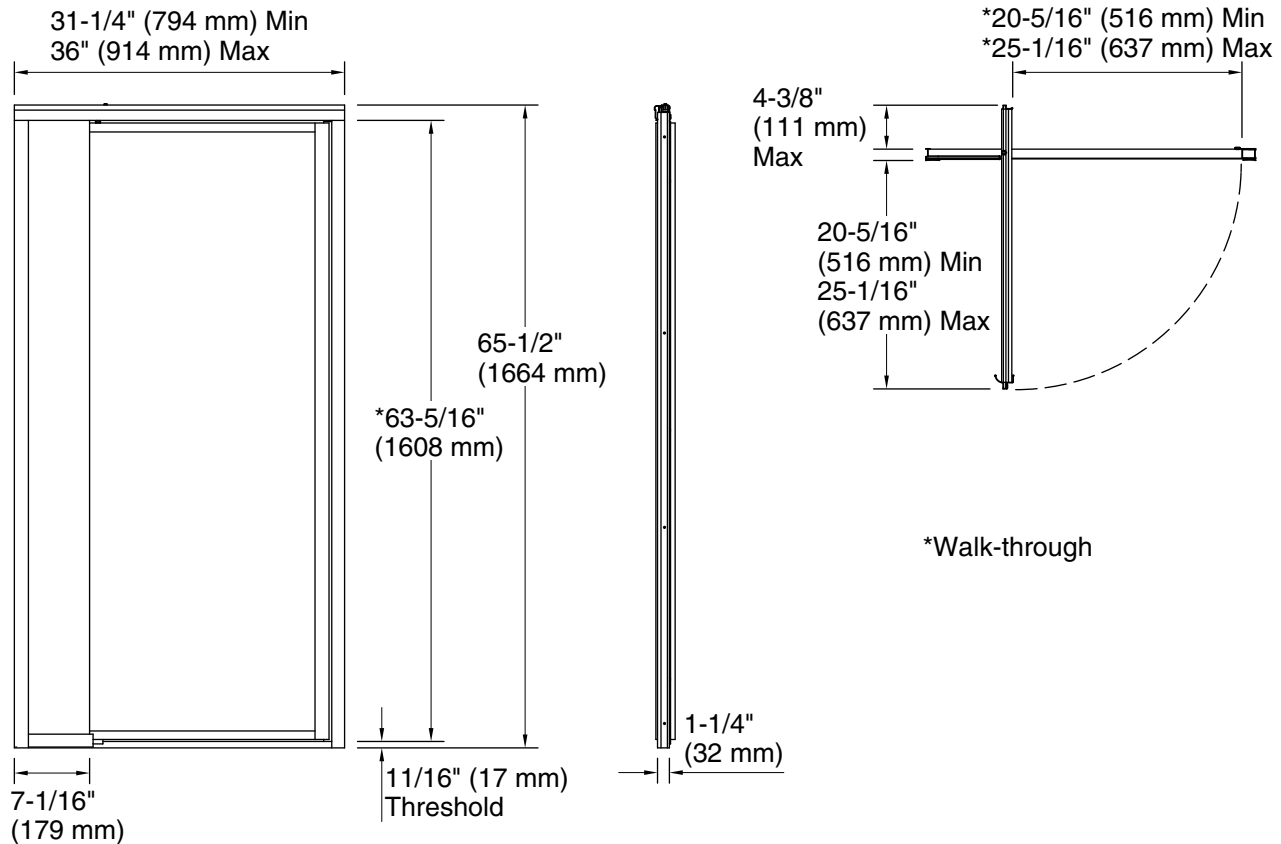

Vista Pivot™ II

Framed pivot shower door
1500D-36

Features

- Framed, 1/8" (3 mm) thick tempered glass.
- Tempered glass ensures maximum safety and durability.
- 7" (178 mm) inline panel 5/32" (4 mm) thick.

Code	Description
------	-------------

	Pebbled
--	---------

1-800-STERLING (1-800-783-7546)

Kohler Co. reserves the right to make revisions without notice to product specifications.

For the most current Specification Sheet, go to www.sterlingplumbing.com.

12-29-2021 09:51 - US//CA

Technical Information

All product dimensions are nominal.

- Installation type: For shower base installation
- Opening Width - Min: 31-1/4" (794 mm)
- Opening Width - Max: 36" (914 mm)
- Walk-through - Min: 20-5/16" (516 mm)
- Walk-through - Max: 25-1/16" (637 mm)
- Base-To-Wall: 3/8" (10 mm)
- Radius - Max:
- Glass thickness: 1/8" (3 mm)

Notes

- Install this product according to the installation guide.
- The vertical opening should be a minimum of 67" (1702 mm) to allow for installation clearance.