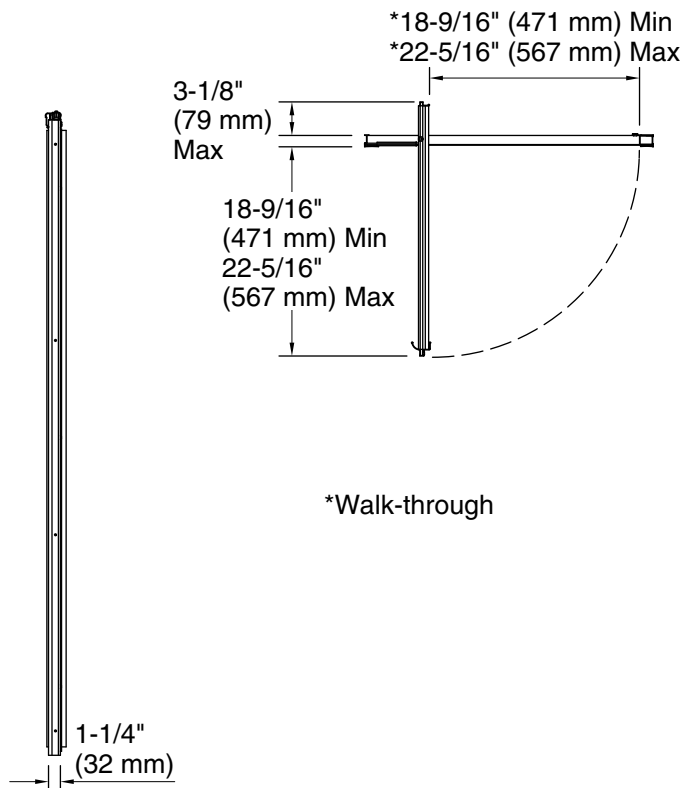

## Features

- Framed, 1/8" (3 mm) thick tempered glass
- Tempered glass ensures enhanced safety and durability
- 5" (127 mm) inline panel 5/32" (4 mm) thick

For the most current Specification Sheet, go to [www.sterlingplumbing.com](http://www.sterlingplumbing.com).

3-25-2024 21:36 - US

**Technical Information**

All product dimensions are nominal.

- Base-To-Wall 3/8" (10 mm)
- Radius – Max:
- Shower Ledge Min 1-1/8" (29 mm)
- Flat:
- Shower Wall Min 1-1/4" (32 mm)
- Flat:

**Notes**

- Install this product according to the installation guide.
- The vertical opening should be a minimum of 67" (1702 mm) to allow for installation clearance.