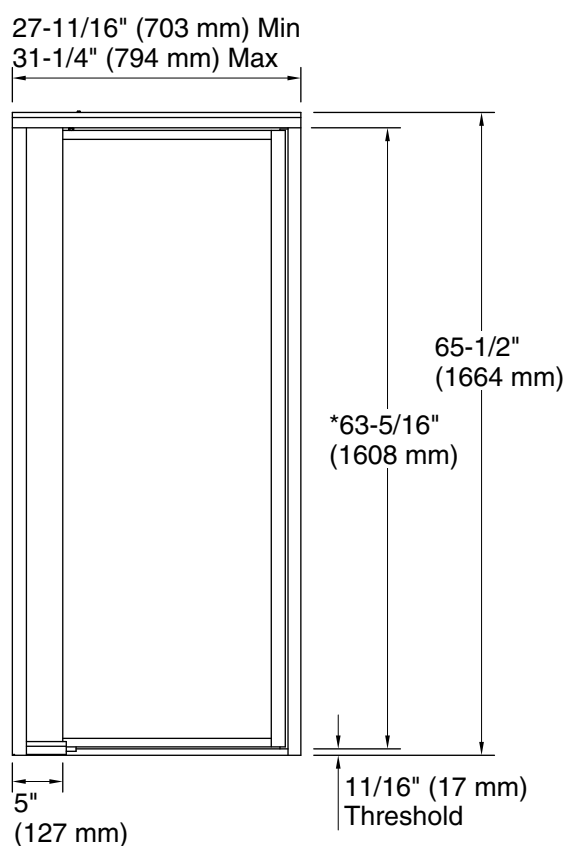

## Features

- Framed, 1/8" (3 mm) thick tempered glass
- Tempered glass ensures enhanced safety and durability
- 5" (127 mm) inline panel 5/32" (4 mm) thick

For the most current Specification Sheet, go to [www.sterlingplumbing.com](http://www.sterlingplumbing.com).

3-25-2024 21:36 - US

**Technical Information**

All product dimensions are nominal.

- Base-To-Wall 3/8" (10 mm)
- Radius – Max:
- Shower Ledge Min 1-1/8" (29 mm)
- Flat:
- Shower Wall Min 1-1/4" (32 mm)
- Flat:

**Notes**

- Install this product according to the installation guide.
- The vertical opening should be a minimum of 67" (1702 mm) to allow for installation clearance.