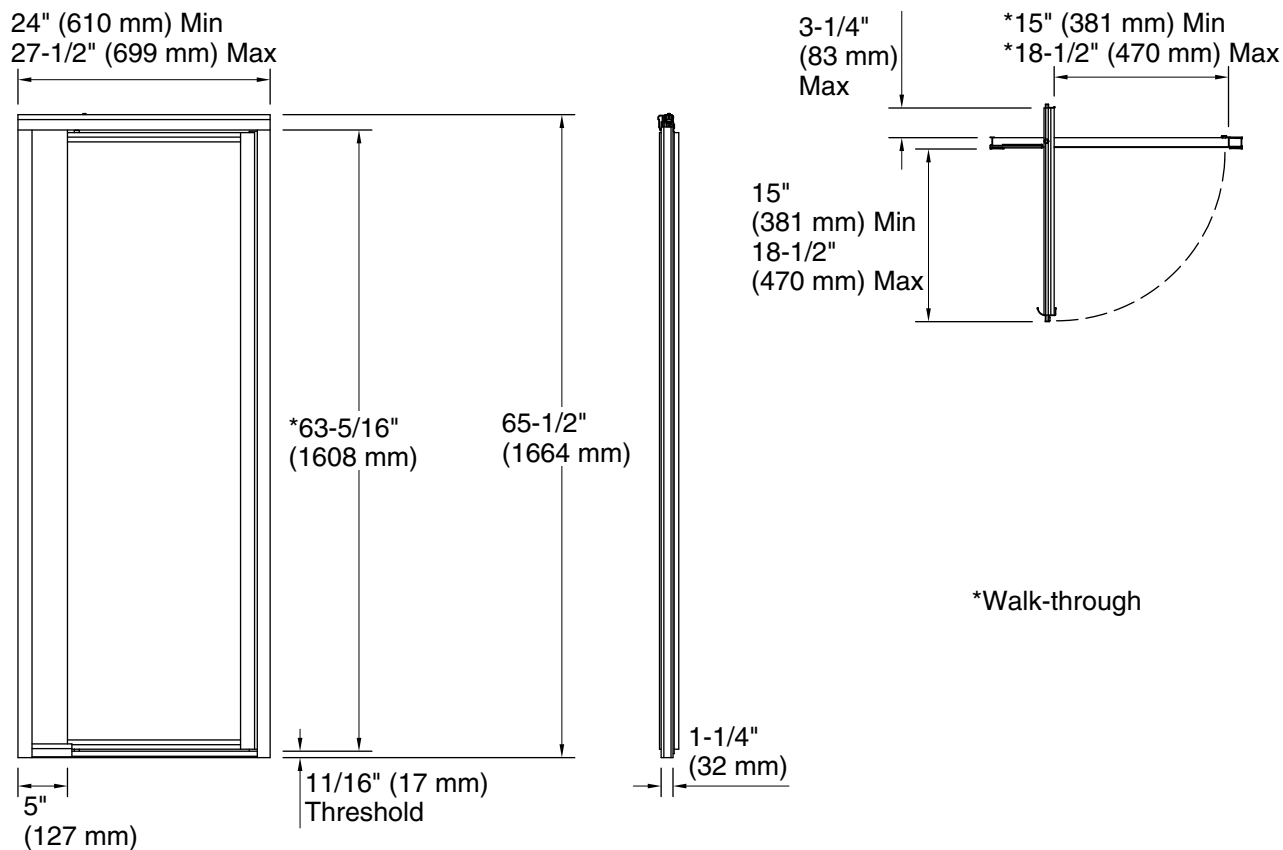

Vista Pivot™ II

Framed pivot shower door
1500D-27

Features

- Framed, 1/8" (3 mm) thick tempered glass
- Tempered glass ensures enhanced safety and durability
- 5" (127 mm) inline panel 5/32" (4 mm) thick

For the most current Specification Sheet, go to www.sterlingplumbing.com.

3-24-2024 21:54 - US

Technical Information

All product dimensions are nominal.

- Base-To-Wall 3/8" (10 mm)
- Radius – Max:
- Shower Ledge Min 1-1/8" (29 mm)
- Flat:
- Shower Wall Min 1-1/4" (32 mm)
- Flat:

Notes

- Install this product according to the installation guide.
- The vertical opening should be a minimum of 67" (1702 mm) to allow for installation clearance.