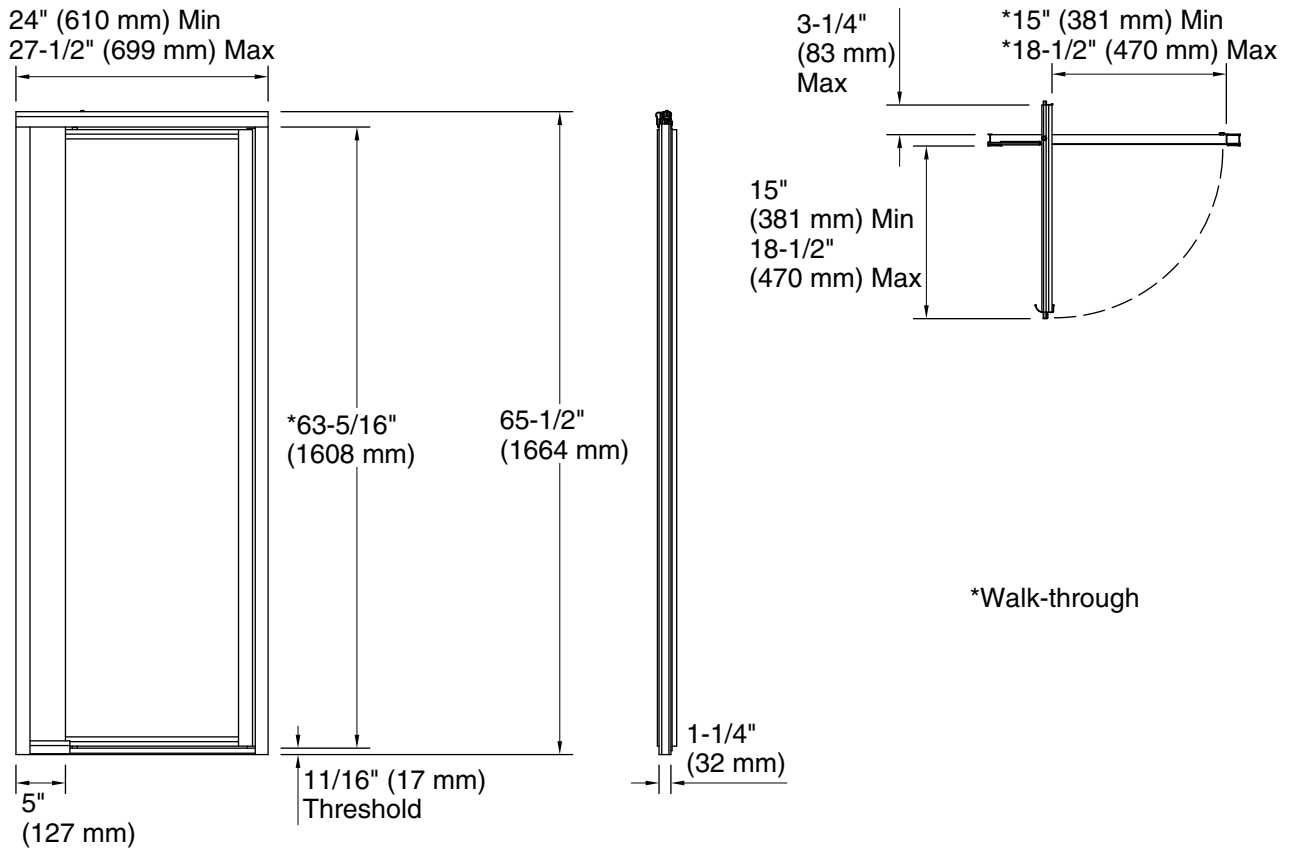

For the most current Specification Sheet, go to [www.sterlingplumbing.com](http://www.sterlingplumbing.com).

3-22-2020 05:32 - US/CA

**Vista Pivot™ II**  
Framed pivot shower door  
**1500D-27**

**Technical Information**

All product dimensions are nominal.  
 Installation type: For shower base installation  
 Opening Width - Min: 24" (610 mm)  
 Opening Width - Max: 27-1/2" (699 mm)  
 Walk-through - Min: 15" (381 mm)  
 Walk-through - Max: 18-1/2" (470 mm)  
 Base-To-Wall Radius 3/8" (10 mm)  
 – Max:  
 Glass thickness: 1/8" (3 mm)

**Notes**

Install this product according to the installation guide.  
 The vertical opening should be a minimum of 67" (1702 mm) to allow for installation clearance.