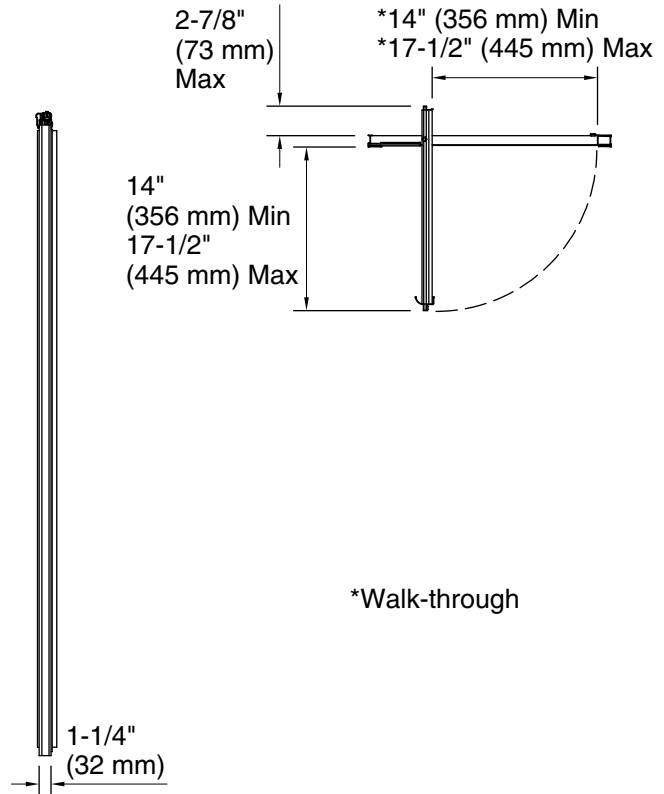

Vista Pivot™ II

Framed pivot shower door
1500D-26

Features

- Framed, 1/8" (3 mm) thick tempered glass
- Tempered glass ensures enhanced safety and durability
- 5" (127 mm) inline panel 5/32" (4 mm) thick

For the most current Specification Sheet, go to www.sterlingplumbing.com.

3-22-2024 21:30 - US

*Walk-through

Technical Information

All product dimensions are nominal.

- Base-To-Wall 3/8" (10 mm)
- Radius – Max:
- Shower Ledge Min 1-1/8" (29 mm)
- Flat:
- Shower Wall Min 1-1/4" (32 mm)
- Flat:

Notes

- Install this product according to the installation guide.
- The vertical opening should be a minimum of 67" (1702 mm) to allow for installation clearance.