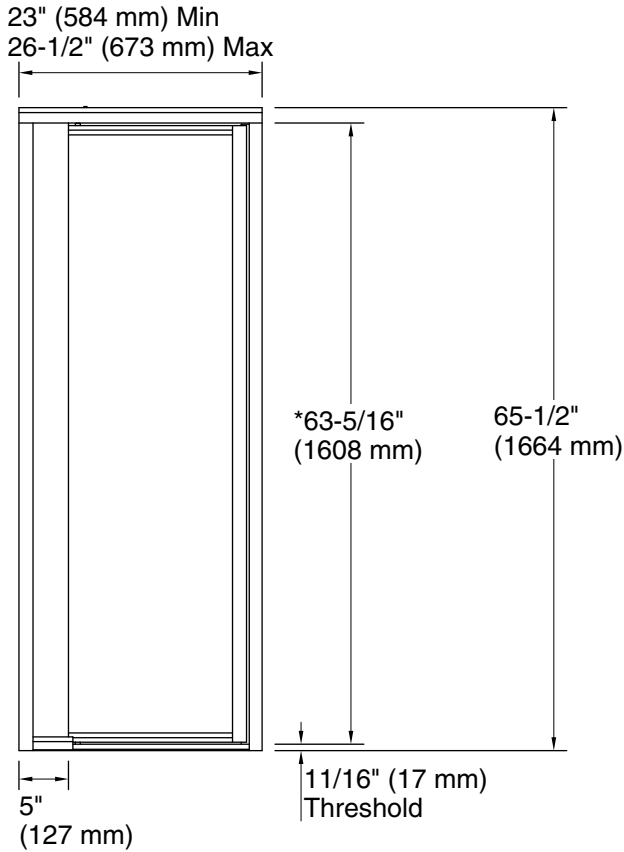

Vista Pivot™ II

Framed pivot shower door
1500D-26

Features

- Framed, 1/8" (3 mm) thick tempered glass
- Tempered glass ensures enhanced safety and durability
- 5" (127 mm) inline panel 5/32" (4 mm) thick

For the most current Specification Sheet, go to www.sterlingplumbing.com.

3-22-2024 21:30 - US

*Walk-through

Technical Information

All product dimensions are nominal.

- Base-To-Wall 3/8" (10 mm)
- Radius – Max:
- Shower Ledge Min 1-1/8" (29 mm)
- Flat:
- Shower Wall Min 1-1/4" (32 mm)
- Flat:

Notes

- Install this product according to the installation guide.
- The vertical opening should be a minimum of 67" (1702 mm) to allow for installation clearance.