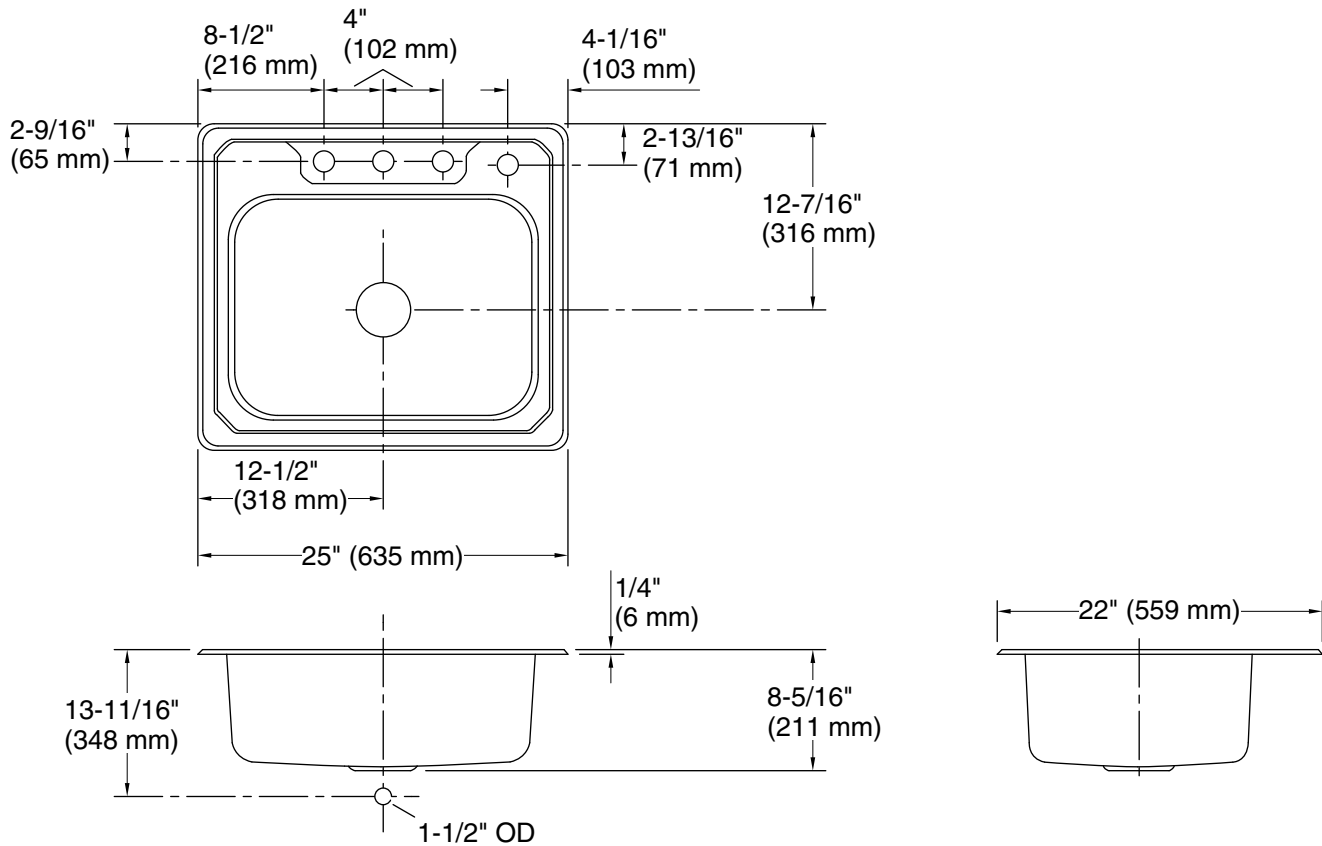

**Middleton®**  
Top-mount Kitchen Sink  
**14711-4**

**Features**

- Four faucet holes.
- 8"-deep single bowl.
- 3-5/8" (92 mm) drain opening.
- Stainless steel with durable satin finish.
- SilentShield® sound-absorption technology offers quieter performance.

Product consists of:  
1150001 Installation Clips

**Codes/Standards**

ASME A112.19.3/CSA B45.4

**STERLING® Warranty - Stainless Steel Sinks**

See website for detailed warranty information.

**Technical Information**

All product dimensions are nominal.

- Bowl configuration: Single
- Installation: Top-mount
- Cutout: Top-mount, 24-1/2" x 21-1/2" (622 mm x 546 mm) with 1/2" (13 mm) radius corners
- Bowl area (Only): Length: 21" (533 mm)  
Width: 15-1/4" (387 mm)  
Bowl depth: 8" (203 mm)  
Water depth: 8" (203 mm)
- Number of deck holes: 4
- Faucet hole spacing: 4" (102 mm)
- Faucet hole(s): 1-7/16" (37 mm)
- Drain hole: 3-5/8" (92 mm)

**Notes**

- Install this product according to the installation instructions.
- Measure your actual product for roughing-in details.