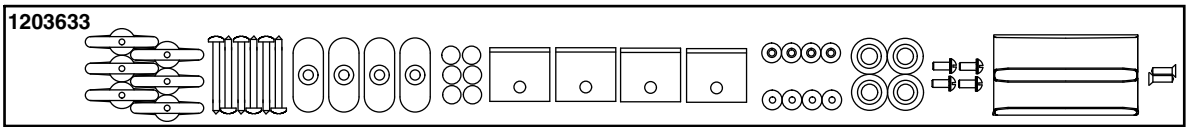

 If your shower door has brackets that look like this, please contact Customer Service at 1-888-STERLING.

\*\*Finish/color code must be specified when ordering.