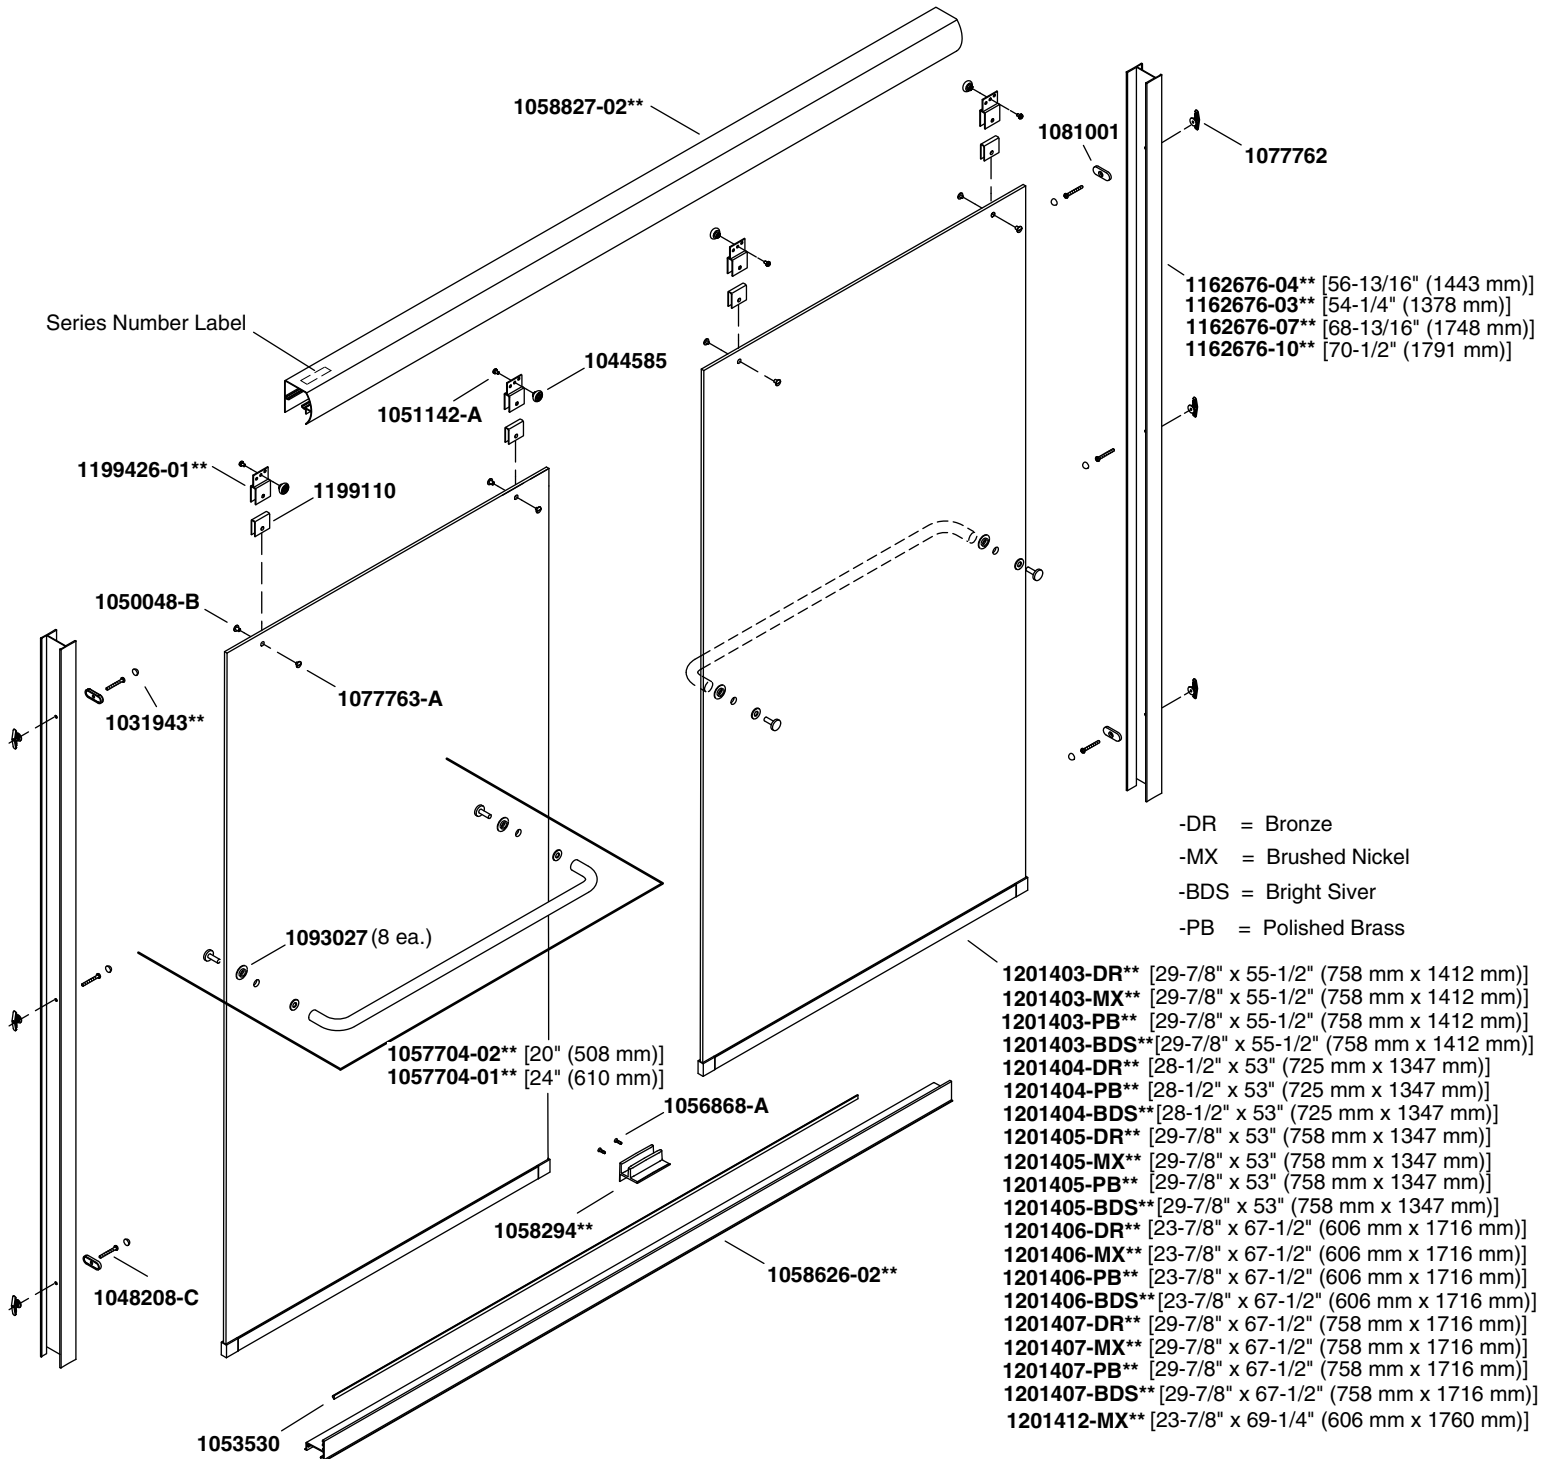

 If your shower door has brackets that look like this, please contact Customer Service at 1-888-STERLING.

\*\*Finish/color code must be specified when ordering.