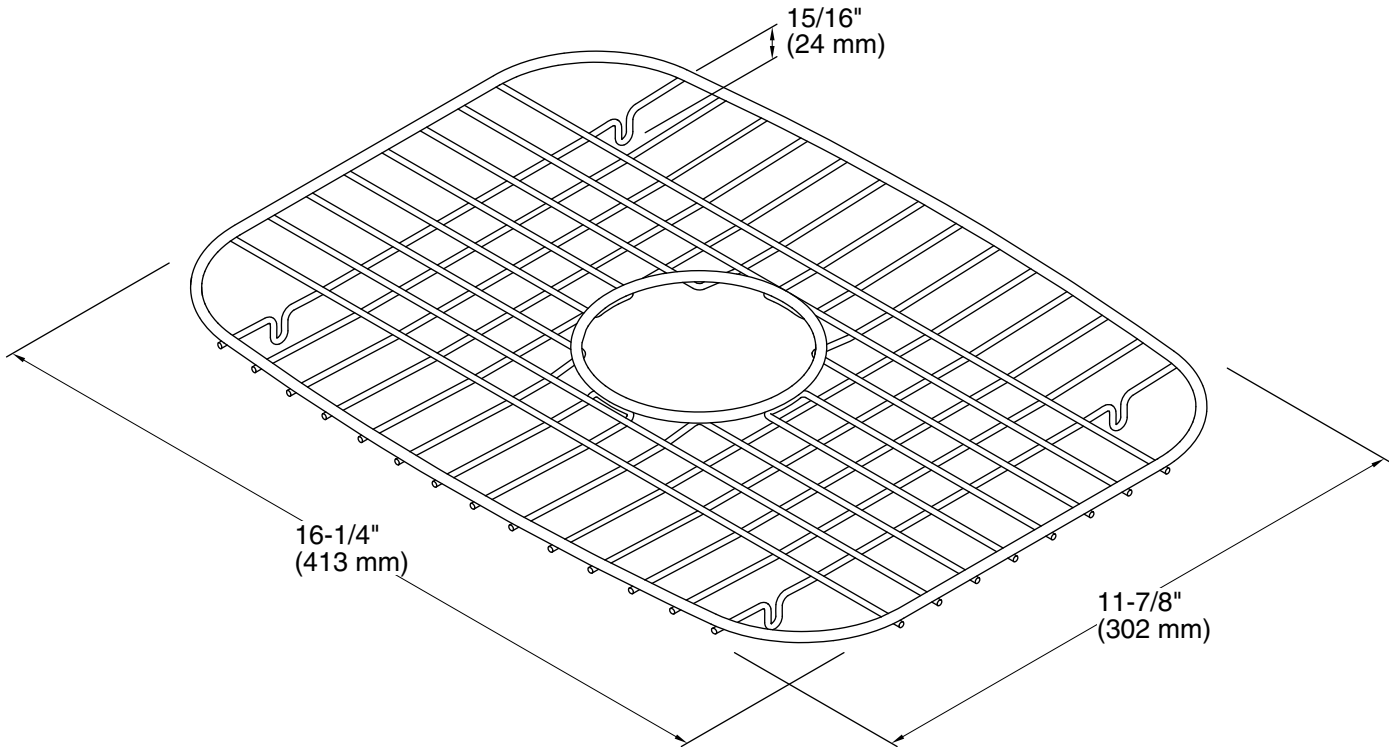

Technical Information

All product dimensions are nominal.

Material: Stainless Steel