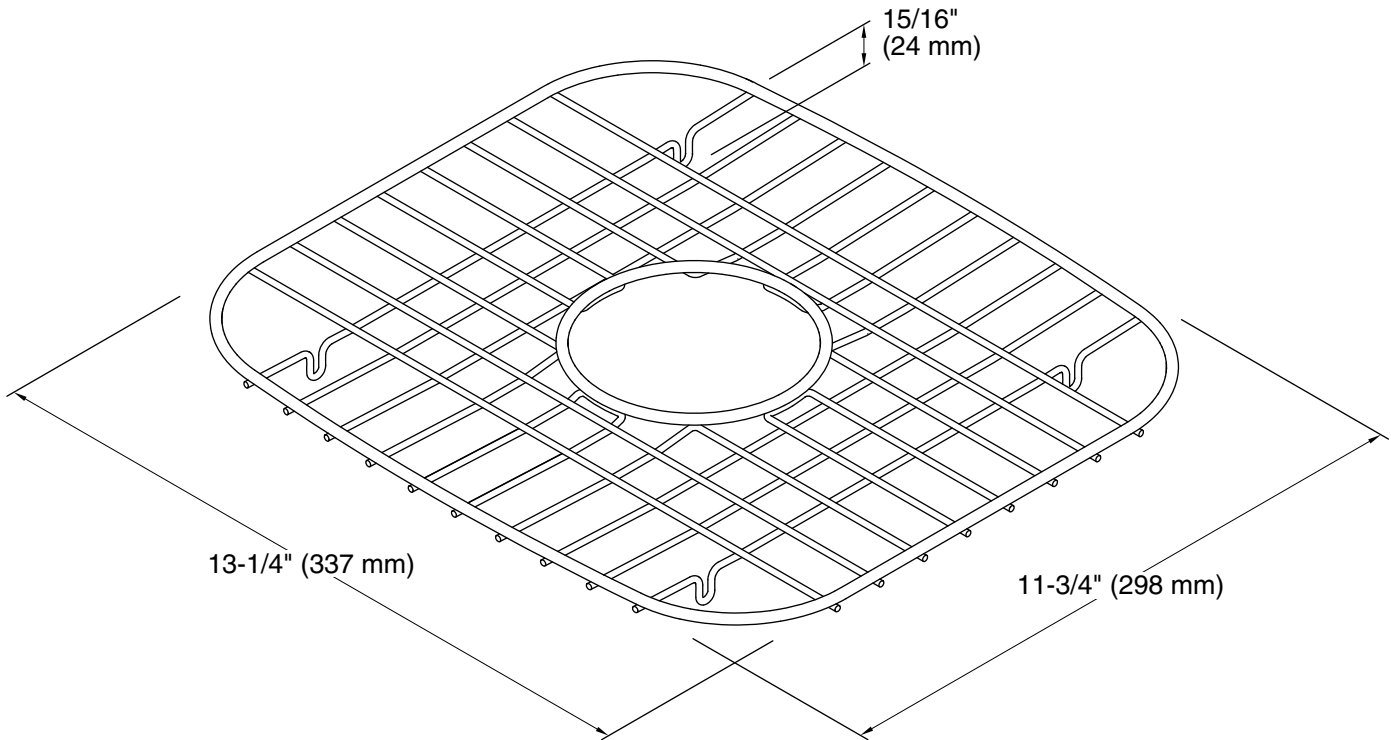

Technical Information

All product dimensions are nominal.

Material: Stainless Steel