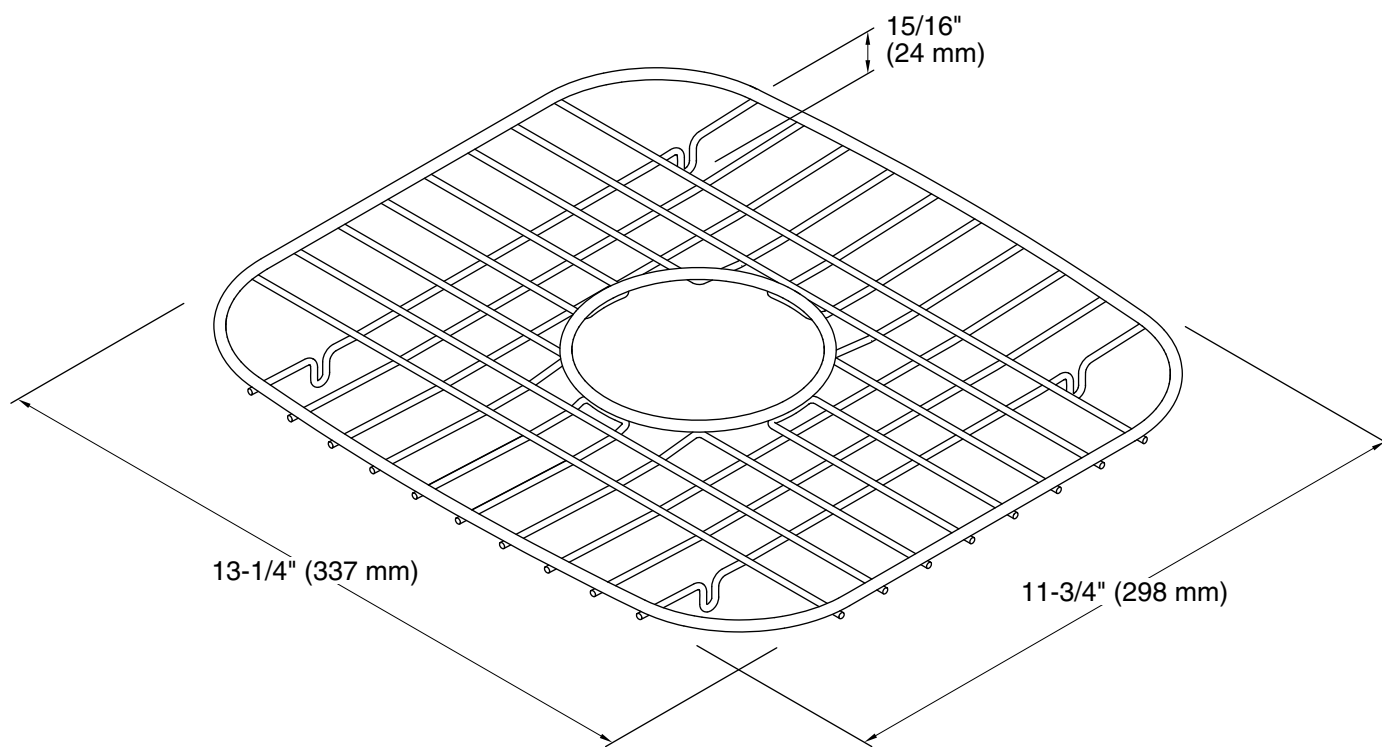

Technical Information

All product dimensions are nominal.

Material: Stainless Steel