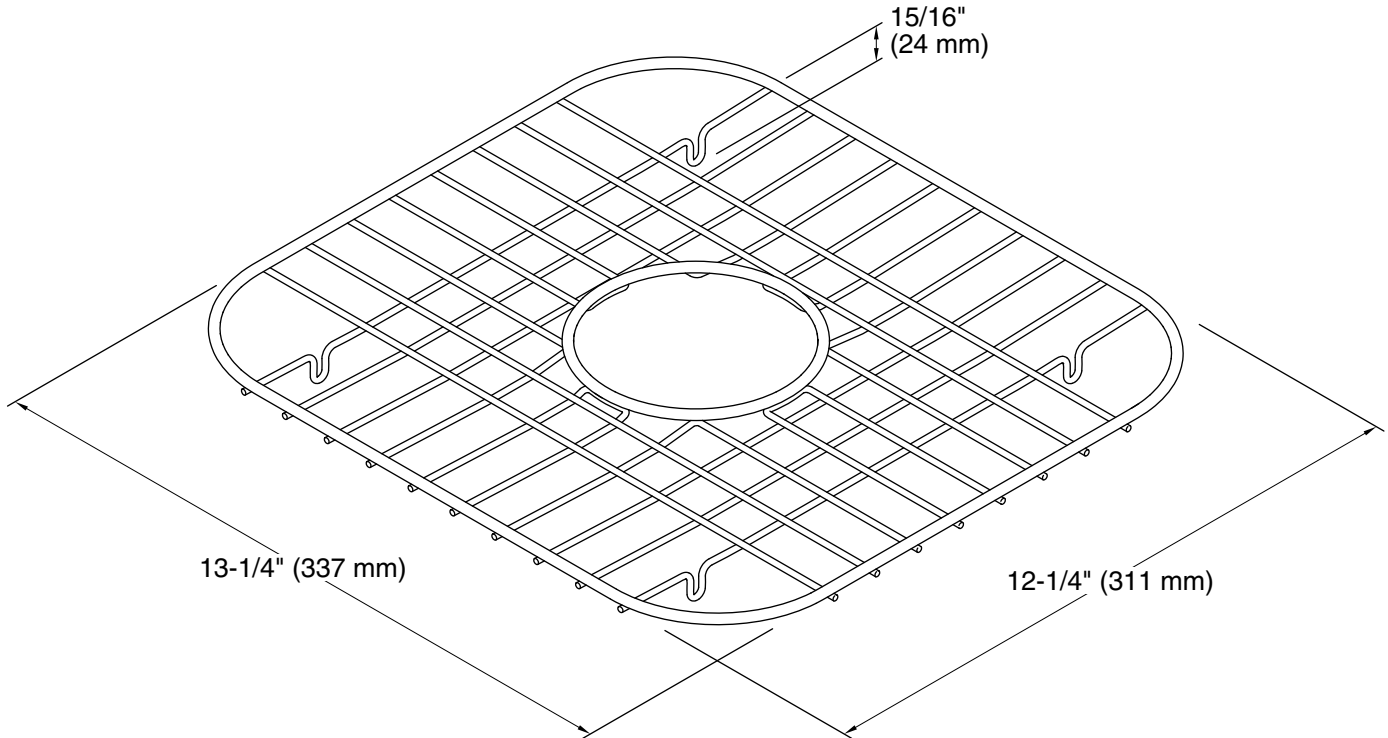

### Available Colors/Finishes

*Color tiles intended for reference only.*

Color	Code	Description
-------	------	-------------

	ST	Stainless Steel
---	----	-----------------

**Technical Information**

All product dimensions are nominal.