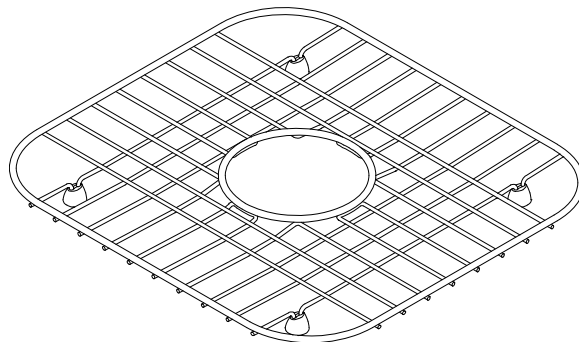

Sink Rack 11861

Features

- Single rack.
- Stainless steel construction.
- Center drain opening.
- Rests on nonabrasive plastic feet, which will not harm the sinks finish.
- For use with STERLING models 11401, 11402, 11406, 11407, 14707 and 14708.

Recommended Products/Accessories

K-23729 Stainless steel cleaner

Codes/Standards

None Applicable

STERLING® Warranty - Stainless Steel Sinks

See website for detailed warranty information.

Available Colors/Finishes

Color tiles intended for reference only.

Color	Code	Description

	ST	Stainless Steel