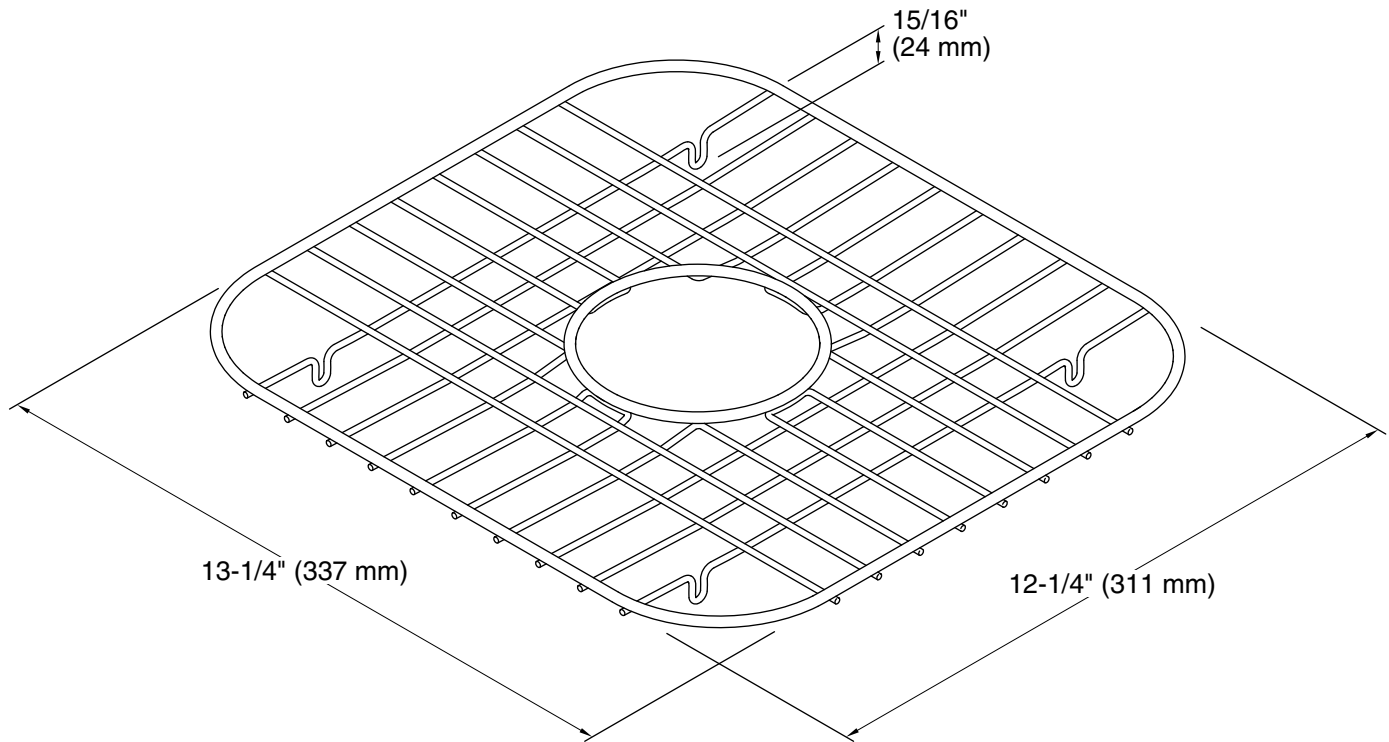

Technical Information

All product dimensions are nominal.

Material: Stainless Steel