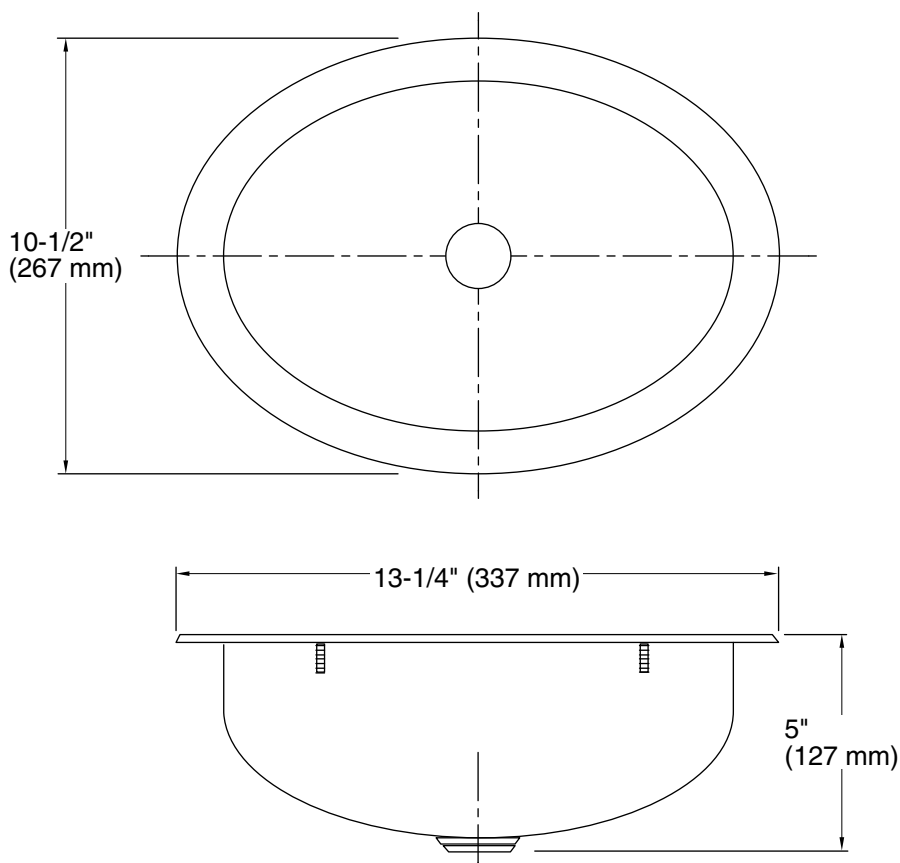

13-1/4" oval drop-in/undermount bathroom sink, no
overflow
11811-0

Features

- No faucet holes; requires wall- or counter-mount faucet
- Center drain, no overflow
- Stainless steel with mirror finish
- Oval basin

Codes/Standards

None Applicable

STERLING® Stainless Steel Sinks Lifetime Limited Warranty

See website for detailed warranty information.

Technical Information

All product dimensions are nominal.

Bowl configuration: Single
 Bowl area (Only): Length: 11-1/4" (287 mm)
 Width: 8-1/2" (216 mm)
 Bowl depth: 4-15/16" (126 mm)
 With overflow: No
 Drain hole: 1-3/4" (44 mm)