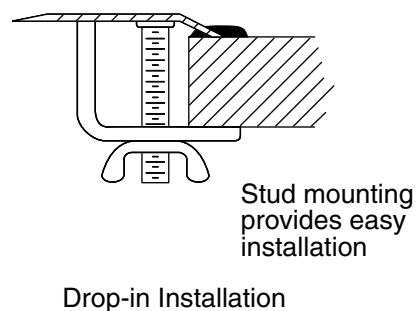

13-1/4" oval drop-in/undermount bathroom sink, no
overflow
11811-0

Features

- No faucet holes; requires wall- or counter-mount faucet
- Center drain, no overflow
- Stainless steel with mirror finish
- Oval basin

Material

- Premium 20-gauge stainless steel

Installation

- Drop-in or undermount

Recommended Products/Accessories

- K-23726 Drain treatment
- K-23729 Stainless steel cleaner

Included Components

- 1069536 Mounting hardware for undermount installation

Codes/Standards

None Applicable

STERLING® Stainless Steel Sinks Lifetime Limited Warranty

See website for detailed warranty information.

Technical Information

All product dimensions are nominal.

Bowl configuration: Single
 Bowl area (Only): Length: 11-1/4" (287 mm)
 Width: 8-1/2" (216 mm)
 Bowl depth: 4-15/16" (126 mm)
 With overflow: No
 Drain hole: 1-3/4" (44 mm)