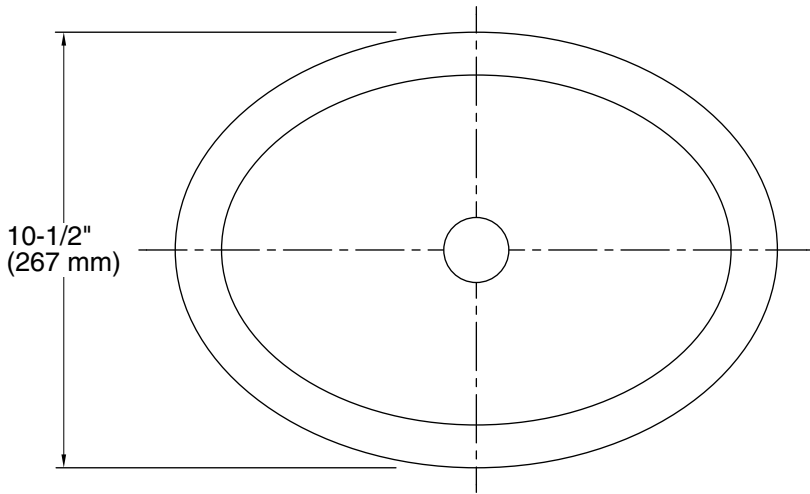

Drop-in Installation

Technical Information

All product dimensions are nominal.

- Bowl configuration: Single
- Installation: Drop-in, Under-mount
- Drain hole: 1-3/4" (44 mm)

Notes

- Install this product according to the installation instructions.
- Measure your actual product for roughing-in details.