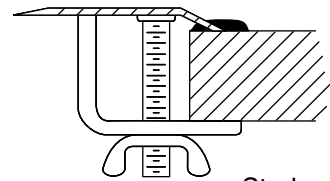

- Product consists of:
- 1069536 Mounting hardware for undermount installation

Codes/Standards

None Applicable

STERLING® Warranty - Stainless Steel Sinks

See website for detailed warranty information.

Under-mount Installation

Stud mounting provides easy installation

Drop-in Installation

Technical Information

All product dimensions are nominal.

- Bowl configuration: Single
- Installation: Drop-in, Under-mount
- Drain hole: 1-3/4" (44 mm)