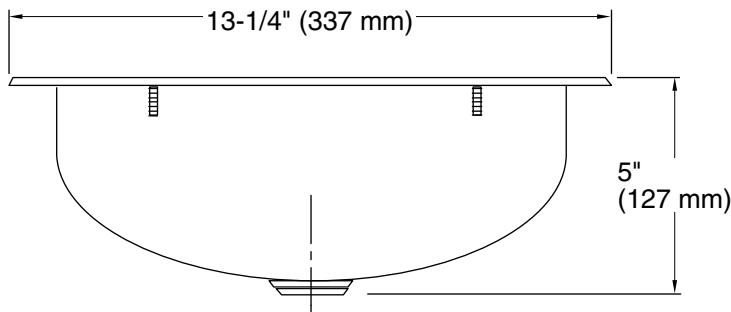

Stud mounting provides easy installation

Drop-in Installation

Technical Information

All product dimensions are nominal.

- Bowl configuration: Single
- Installation: Drop-in, Under-mount
- Drain hole: 1-3/4" (44 mm)