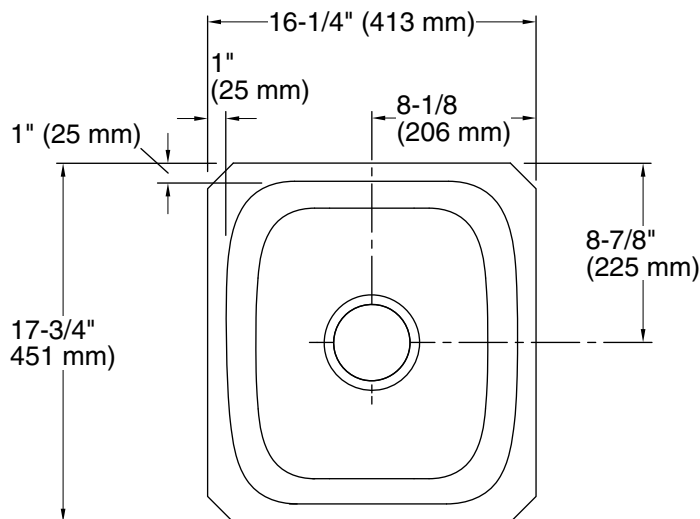

Mounting bracket assembly provides a secure installation.

Technical Information

All product dimensions are nominal.

- Bowl configuration: Single
- Installation: Undermount
- Min. base cabinet width: 21" (533 mm)
- Bowl area (Only): Length: 14-1/4" (362 mm)
  Width: 15-3/4" (400 mm)
  Bowl depth: 8" (203 mm)
  Water depth: 8" (203 mm)
- Drain hole: 3-3/4" (95 mm)
- Template: 1315843-7, required, included

Notes

- Install this product according to the installation instructions.
- Measure your actual product for roughing-in details.
- Use the supplied cut-out template to select either a hidden or exposed rim.
- ADA compliant when installed to the specific requirements of these regulations.
- ADA permits a parallel approach to wet bars.