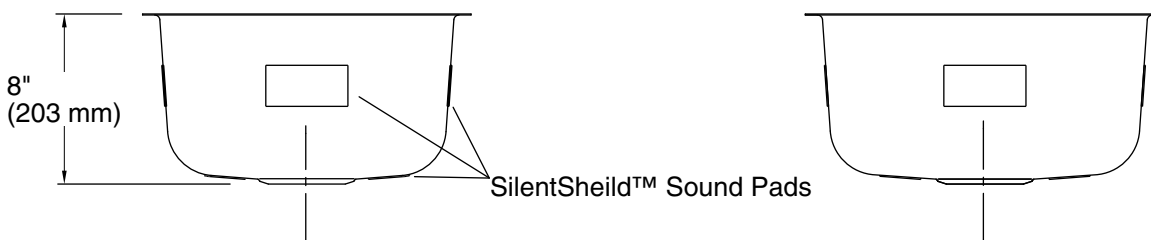

Mounting bracket assembly provides a secure installation.