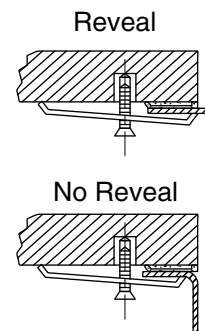

For the most current Specification Sheet, go to [www.sterlingplumbing.com](http://www.sterlingplumbing.com).

1-12-2023 20:19 - US/CA

Mounting bracket assembly provides a secure installation.

**Technical Information**

All product dimensions are nominal.

- Bowl configuration: Single
- Installation: Undermount
- Min. base cabinet width: 21" (533 mm)
- Bowl area (Only): Length: 14-1/4" (362 mm)  
Width: 15-3/4" (400 mm)  
Bowl depth: 8" (203 mm)  
Water depth: 8" (203 mm)
- Drain hole: 3-3/4" (95 mm)
- Template: 1315843-7, required, included