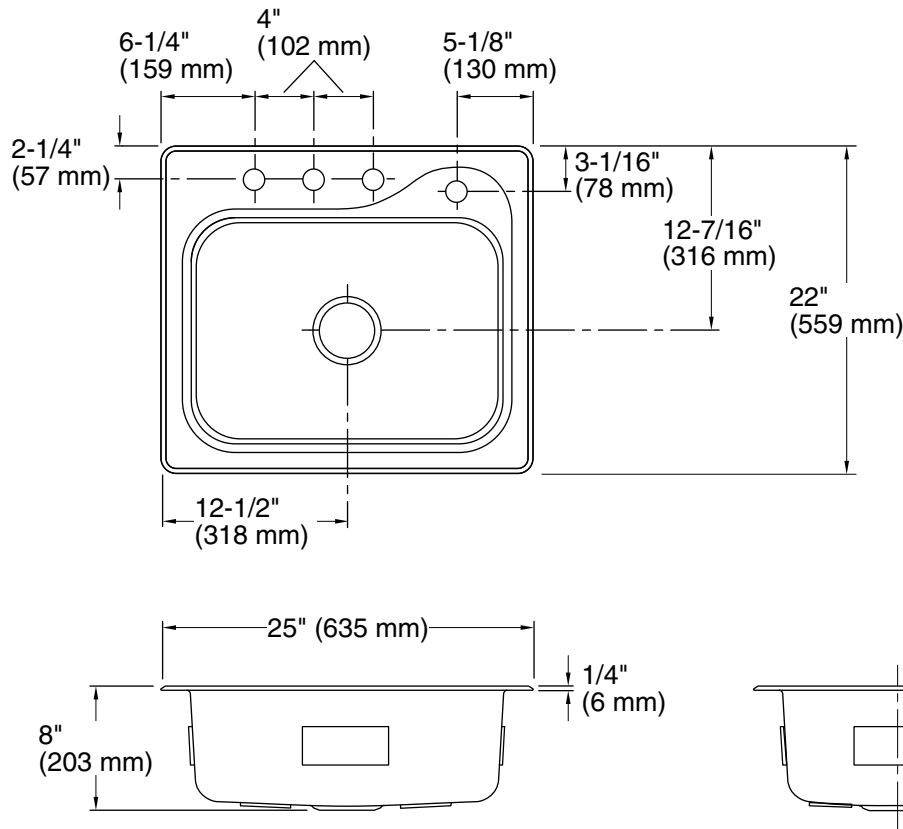

## Included Components

Product consists of:  
1150001 Installation Clips

## STERLING® Warranty - Stainless Steel Sinks

See website for detailed warranty information.

**Technical Information**

All product dimensions are nominal.

- Bowl configuration: Single
- Installation: Top-mount
- Cutout: Top-mount, 24-1/4" x 21-1/4" (616 mm x 540 mm) with 1/2" (13 mm) radius corners
- Min. base cabinet width: 27" (686 mm)
- Bowl area (Only): Length: 21" (533 mm)  
Width: 15-1/4" (387 mm)  
Bowl depth: 8" (203 mm)  
Water depth: 8" (203 mm)
- Number of deck holes: 4
- Faucet hole spacing: 4" (102 mm)
- Faucet hole(s): 1-7/16" (37 mm)
- Drain hole: 3-5/8" (92 mm)