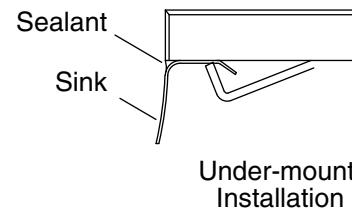

Drop-in/undermount bathroom sink 111-0

Features

- No faucet holes; requires wall- or counter-mount faucet.
- Center drain, no overflow.

Material

- Premium 20-gauge stainless steel with luster finish.

Installation

Technical Information

All product dimensions are nominal.

Installation:	Drop-in, Under-mount
Bowl area (Only):	Length: 8-7/8" (225 mm)
	Width: 8-7/8" (225 mm)
	Bowl depth: 4" (102 mm)
Drain hole:	2" (51 mm)
Template:	1033101-7, not required, not included