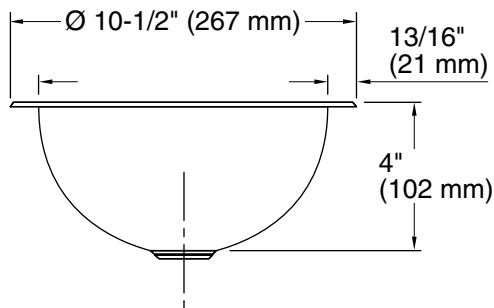

Technical Information

All product dimensions are nominal.

Installation:	Drop-in, Under-mount
Bowl area (Only):	Length: 8-7/8" (225 mm)
	Width: 8-7/8" (225 mm)
	Bowl depth: 4" (102 mm)
Drain hole:	2" (51 mm)
Template:	1033101-7, not required, not included