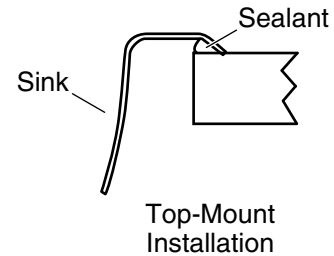

Drop-in/undermount bathroom sink 111-0

Features

- No faucet holes; requires wall- or counter-mount faucet.
- Center drain, no overflow.

Material

- Premium 20-gauge stainless steel with luster finish.

Installation

Technical Information

All product dimensions are nominal.

Installation:	Drop-in, Under-mount
Bowl area (Only):	Length: 8-7/8" (225 mm)
	Width: 8-7/8" (225 mm)
	Bowl depth: 4" (102 mm)
Drain hole:	2" (51 mm)
Template:	1033101-7, not required, not included