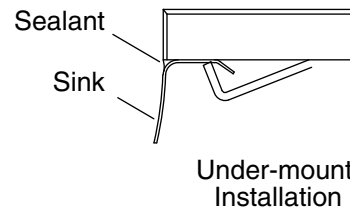

Drop-in/Under-mount Bathroom Sink 111-0

Features

- Center drain, no overflow.

Material

- Premium 20-gauge stainless steel with luster finish.

Installation

- Drop-in or undermount.
- No faucet holes; requires wall-or counter-mount faucet.

Technical Information

All product dimensions are nominal.

- Installation: Drop-in, Under-mount
- Bowl area (Only): Length: 8-7/8" (225 mm)
Width: 8-7/8" (225 mm)
Bowl depth: 4" (102 mm)
- Drain hole: 2" (51 mm)
- Template: 1033101-7, not required, not included