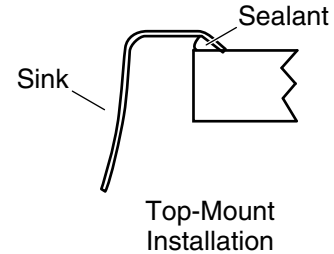

Drop-in/Under-mount Bathroom Sink 111-0

Features

- Center drain, no overflow.

Material

- Premium 20-gauge stainless steel with luster finish.

Installation

- Drop-in or undermount.
- No faucet holes; requires wall-or counter-mount faucet.

Technical Information

All product dimensions are nominal.

- Installation: Drop-in, Under-mount
- Bowl area (Only): Length: 8-7/8" (225 mm)
Width: 8-7/8" (225 mm)
Bowl depth: 4" (102 mm)
- Drain hole: 2" (51 mm)
- Template: 1033101-7, not required, not included