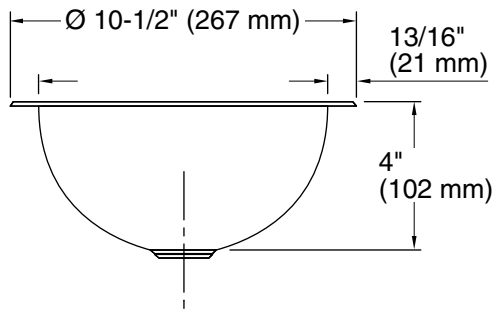

Drop-in/Under-mount Bathroom Sink 111-0

Features

- Center drain, no overflow.

Material

- Premium 20-gauge stainless steel with luster finish.

Installation

- Drop-in or undermount.
- No faucet holes; requires wall-or counter-mount faucet.

Technical Information

All product dimensions are nominal.

- Installation: Drop-in, Under-mount
- Bowl area (Only): Length: 8-7/8" (225 mm)
Width: 8-7/8" (225 mm)
Bowl depth: 4" (102 mm)
- Drain hole: 2" (51 mm)
- Template: 1033101-7, not required, not included