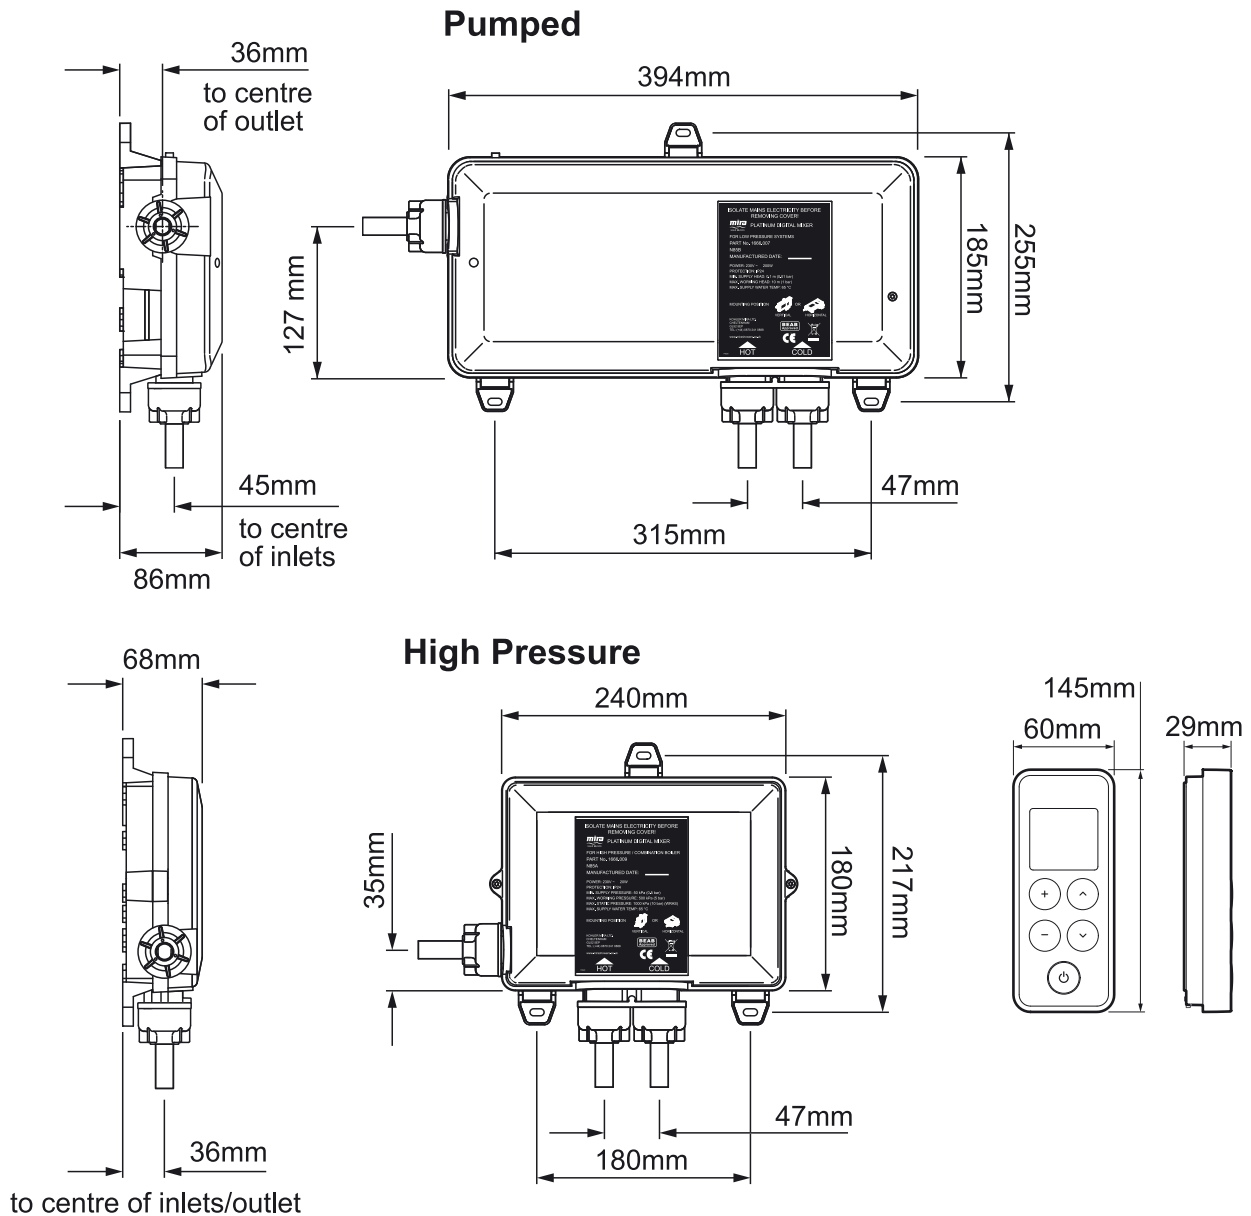

Mira Vision Valve / Controller

High pressure - 1.1797.006

Pumped - 1.1797.007

To download other resources, and for more information and advice on our products just visit:
www.mirashowers.co.uk

mira
SHOWERS