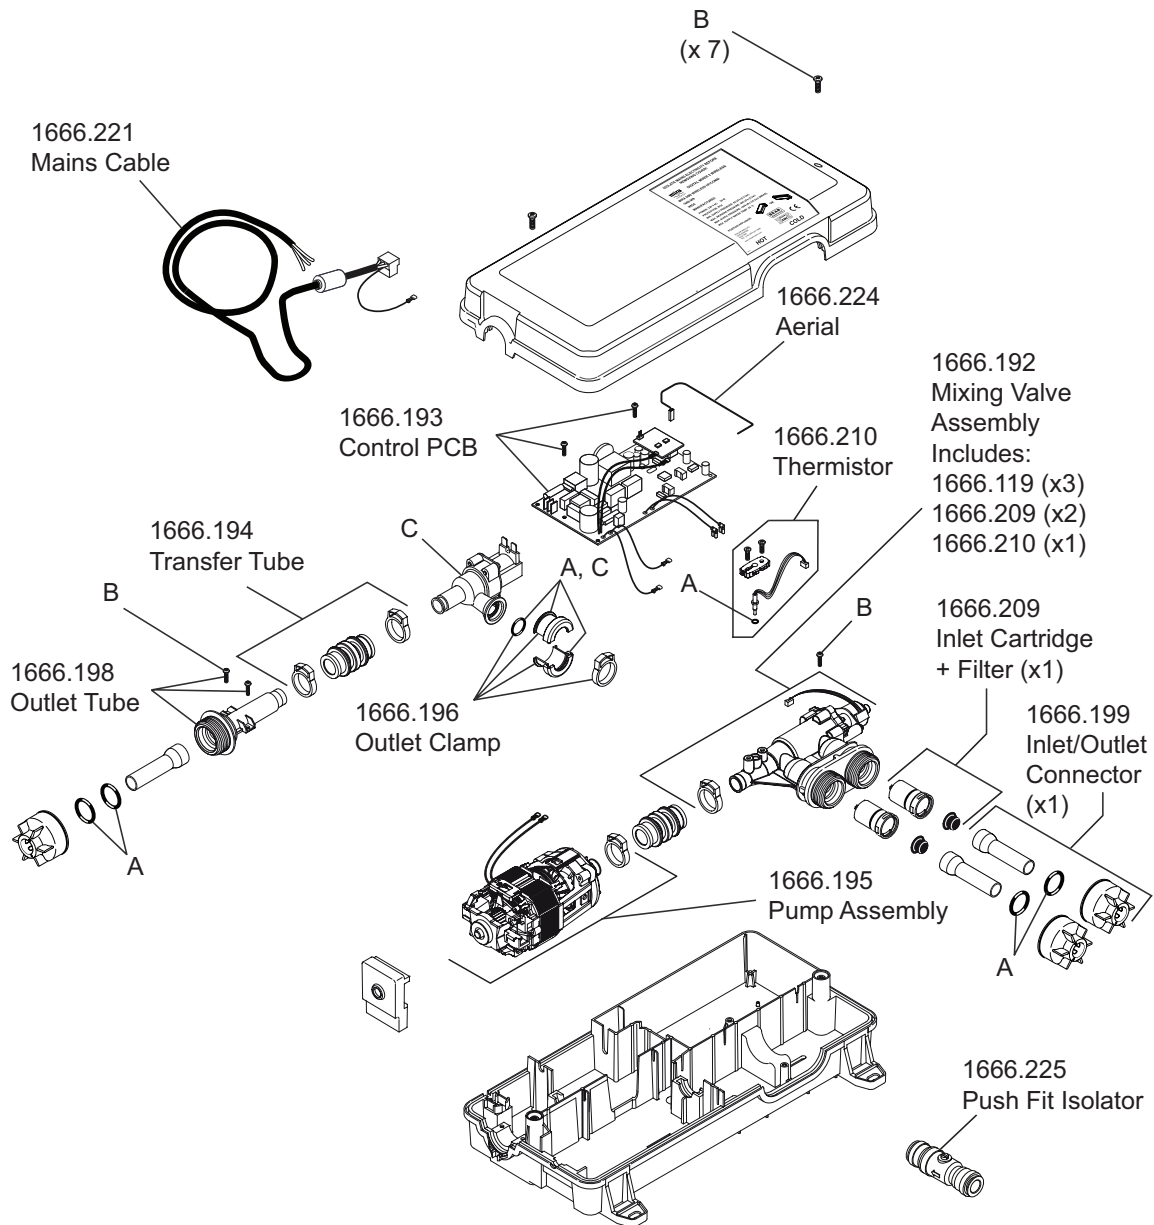

Mira Vision Pumped

(2012 - current N85i)

Ceiling Fed - 1.1797.002

Rear Fed - 1.1797.004

Valve & Controller Only - 1.1797.007

Digital Mixing Valve

1666.212 Seal Pack - Components Identified 'A'
1666.213 Screw Pack - Components Identified 'B'
1666.197 Solenoid - Components Identified 'C'

Mira Vision Pumped

(2012 - current N85i)

Ceiling Fed - 1.1797.002

Rear Fed - 1.1797.004

Valve & Controller Only - 1.1797.007

Shower Fittings - Showerhead

1688.184 Seal and Screw Pack - Components Identified 'B'.

1688.190 Classic Fittings Component Pack - Components identified 'A'.

Mira digital showers are provided with a five year warranty and spare parts are available free of charge during that period with a valid proof of purchase. For showers outside of the warranty period, spare parts are available to purchase direct, alternatively we have Mira technicians who can repair your shower for you. For further information visit www.mirashowers.co.uk or to check availability of spare parts for this shower or enquire about our repair service please contact our customer service on **0844 571 5000**.