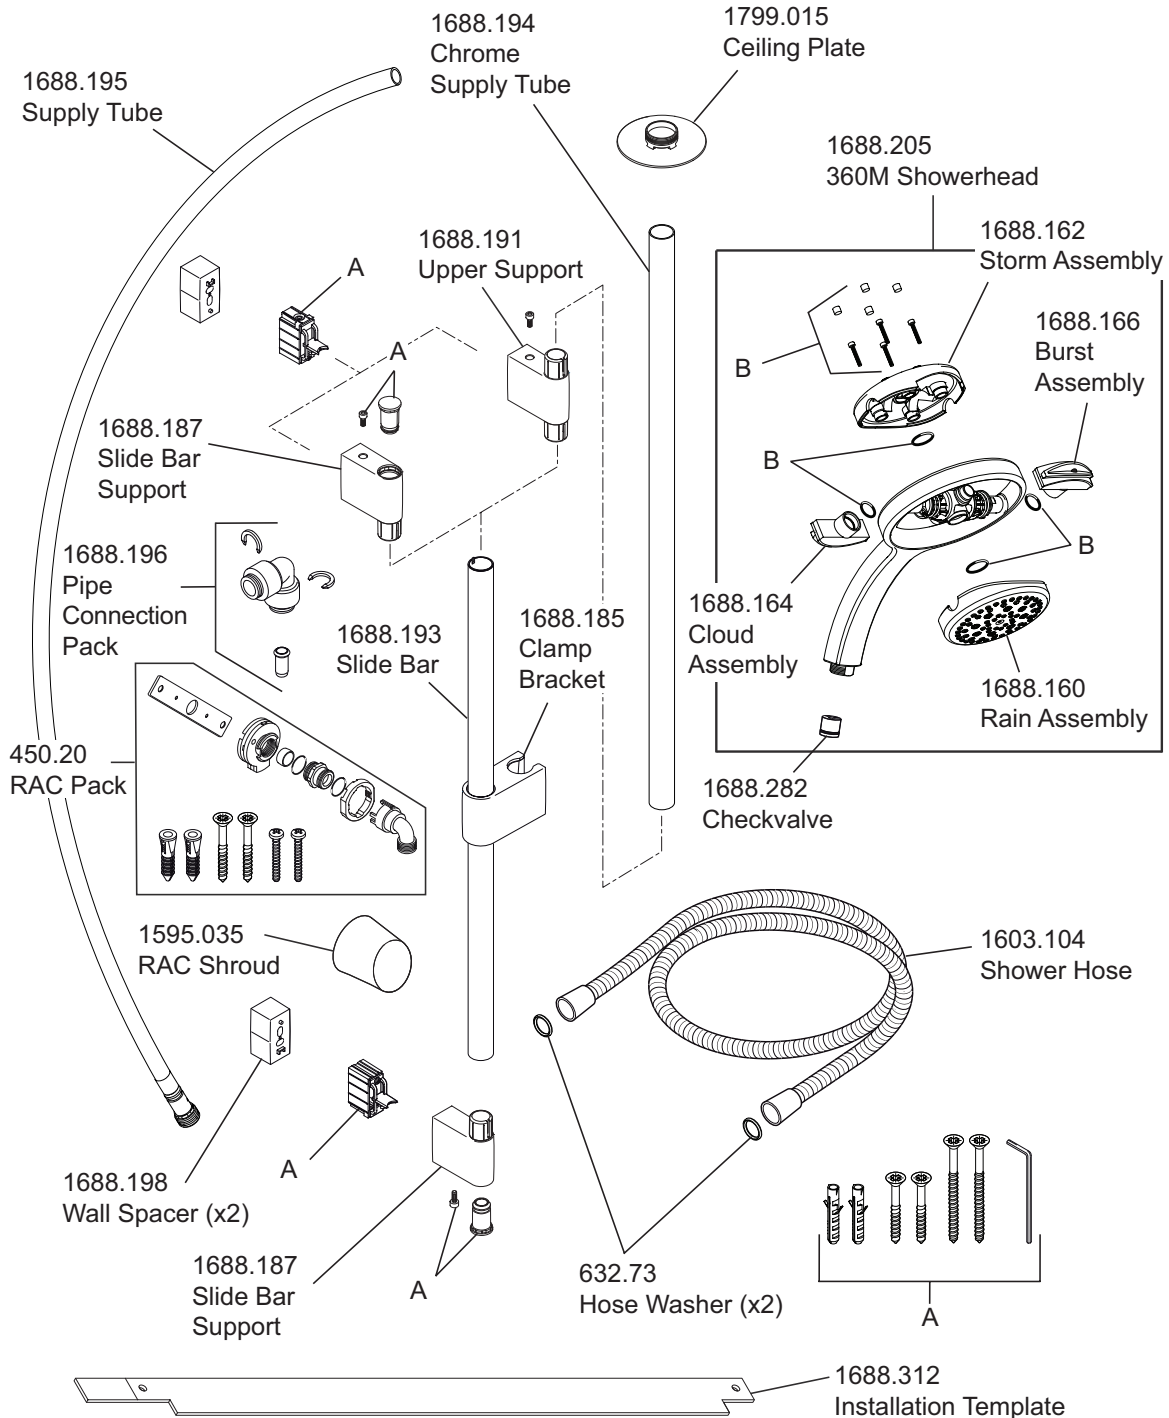

Mira Vision Pumped

(2012 - current N85i)

Ceiling Fed - 1.1797.002

Rear Fed - 1.1797.004

Valve & Controller Only - 1.1797.007

Digital Mixing Valve

1666.212 Seal Pack - Components Identified 'A'
1666.213 Screw Pack - Components Identified 'B'
1666.197 Solenoid - Components Identified 'C'

Mira Vision Pumped

(2012 - current N85i)

Ceiling Fed - 1.1797.002

Rear Fed - 1.1797.004

Valve & Controller Only - 1.1797.007

Shower Fittings - Showerhead

1688.184 Seal and Screw Pack - Components Identified 'B'.

1688.190 Classic Fittings Component Pack - Components identified 'A'.

Mira digital showers are provided with a five year warranty and spare parts are available free of charge during that period with a valid proof of purchase. For showers outside of the warranty period, spare parts are available to purchase direct, alternatively we have Mira technicians who can repair your shower for you. For further information visit www.mirashowers.co.uk or to check availability of spare parts for this shower or enquire about our repair service please contact our customer service on **0844 571 5000**.