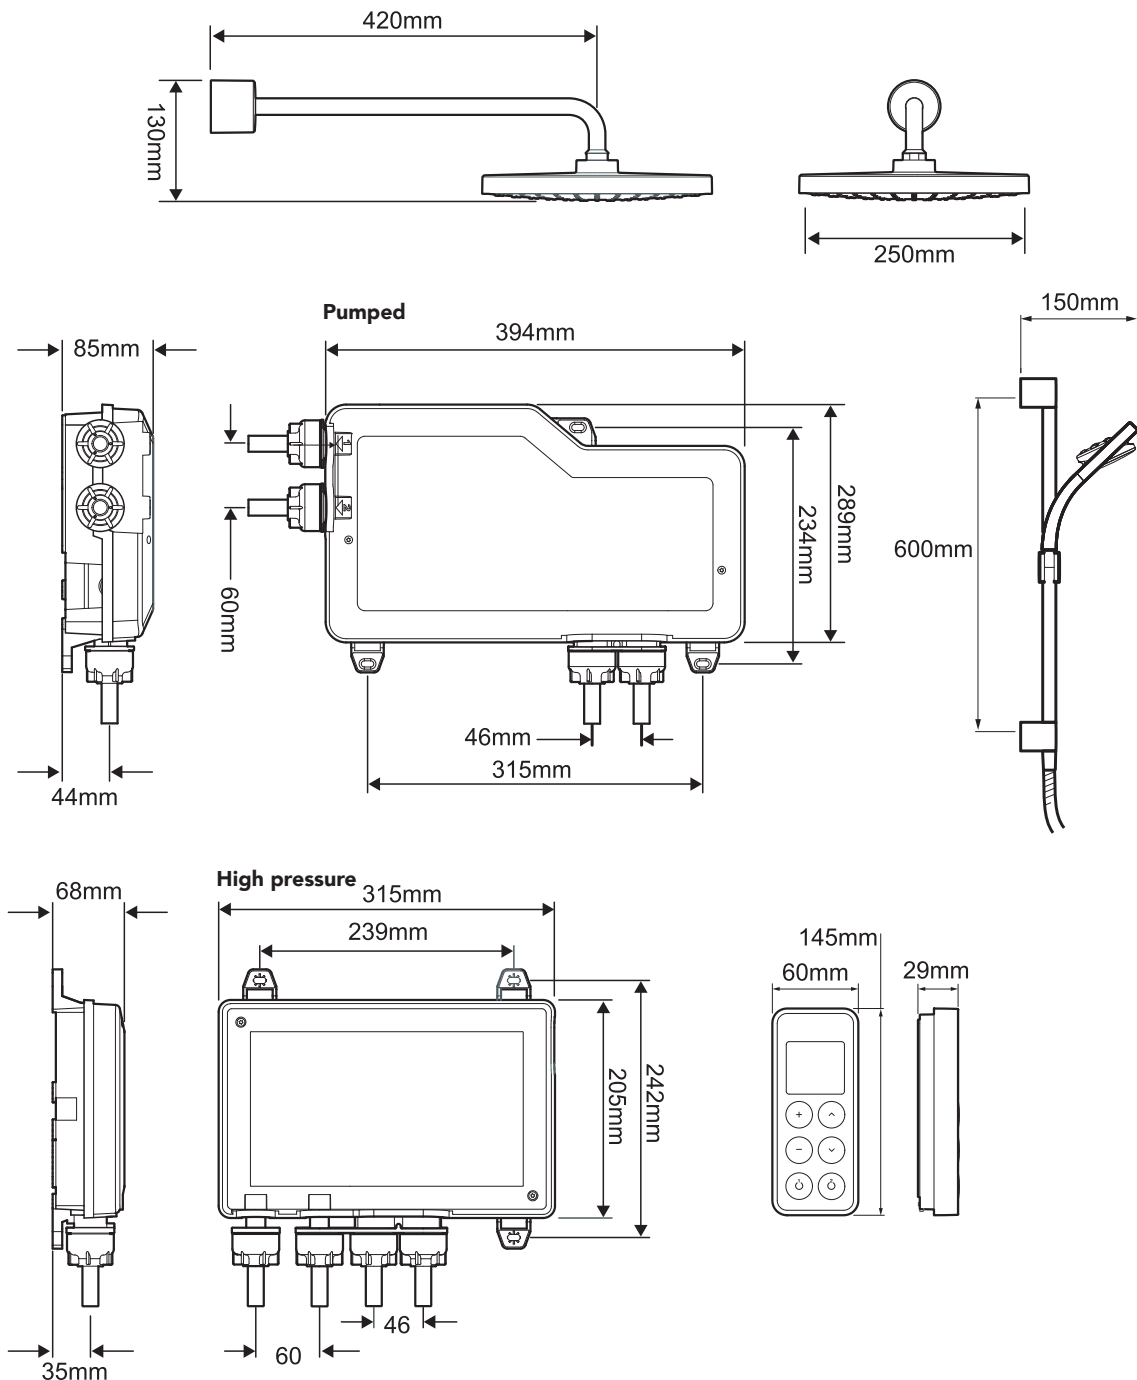

Mira Vision Dual

Surface mounted model, rear fed digital shower, chrome finish.

High pressure - 1.1797.103

Pumped - 1.1797.104

To download other resources, and for more information and advice on our products just visit: www.mirashowers.co.uk