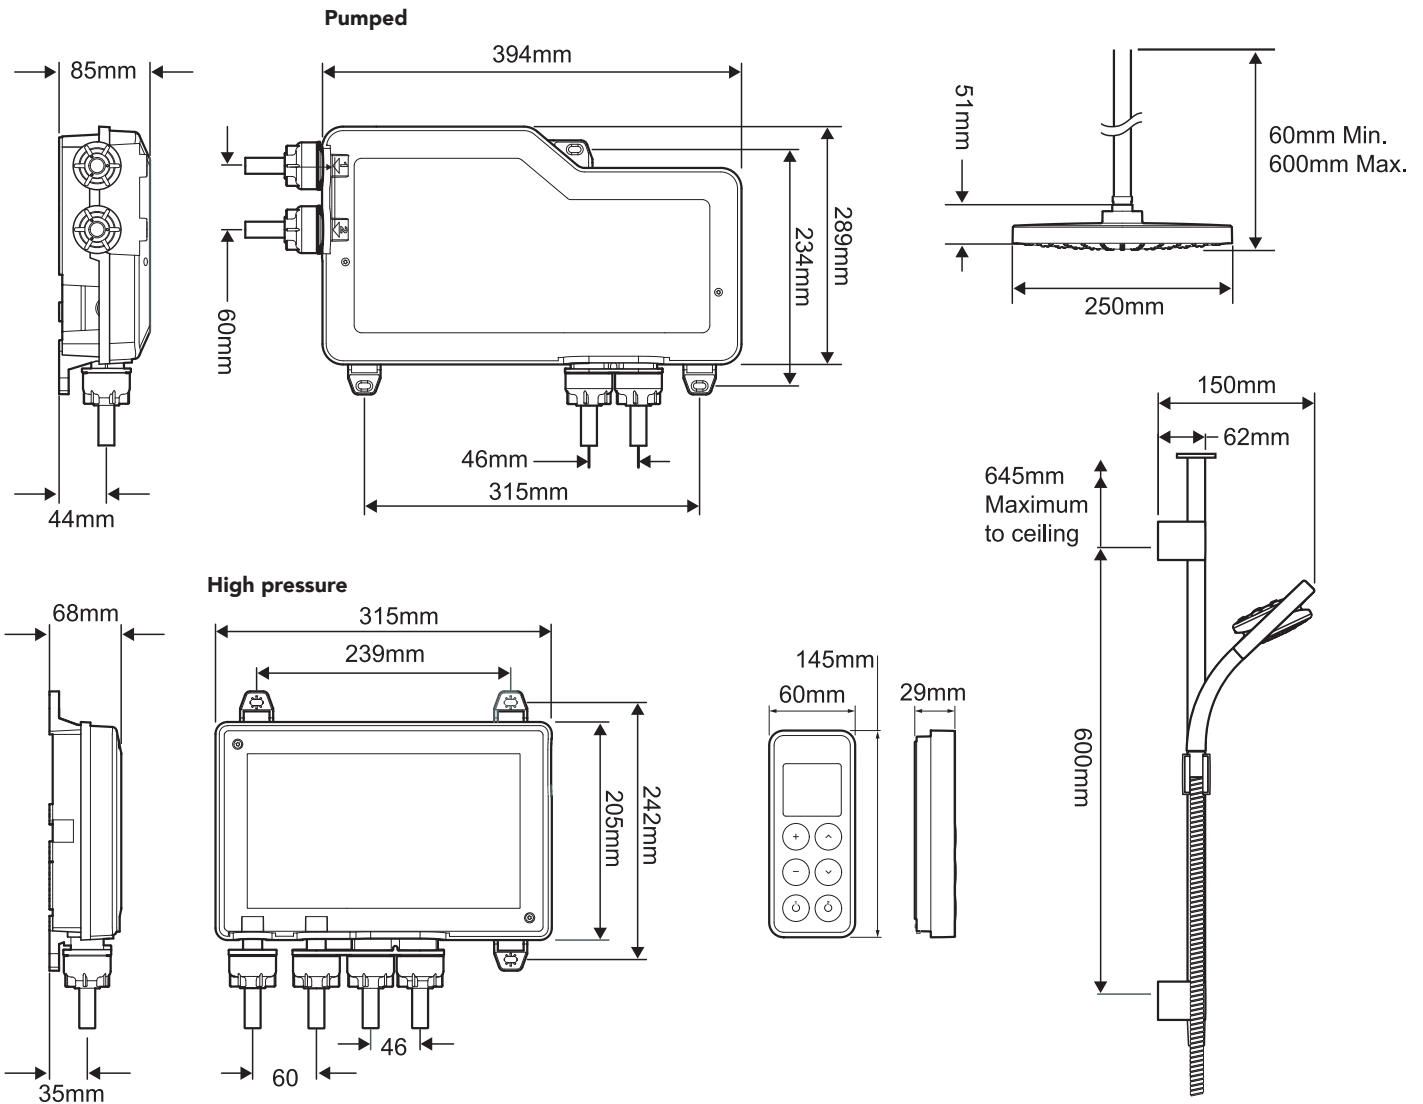

Mira Vision Dual

Surface mounted model, ceiling fed digital shower, chrome finish.

High pressure - 1.1797.101

Pumped - 1.1797.102

To download other resources, and for more information and advice on our products just visit:
www.mirashowers.co.uk