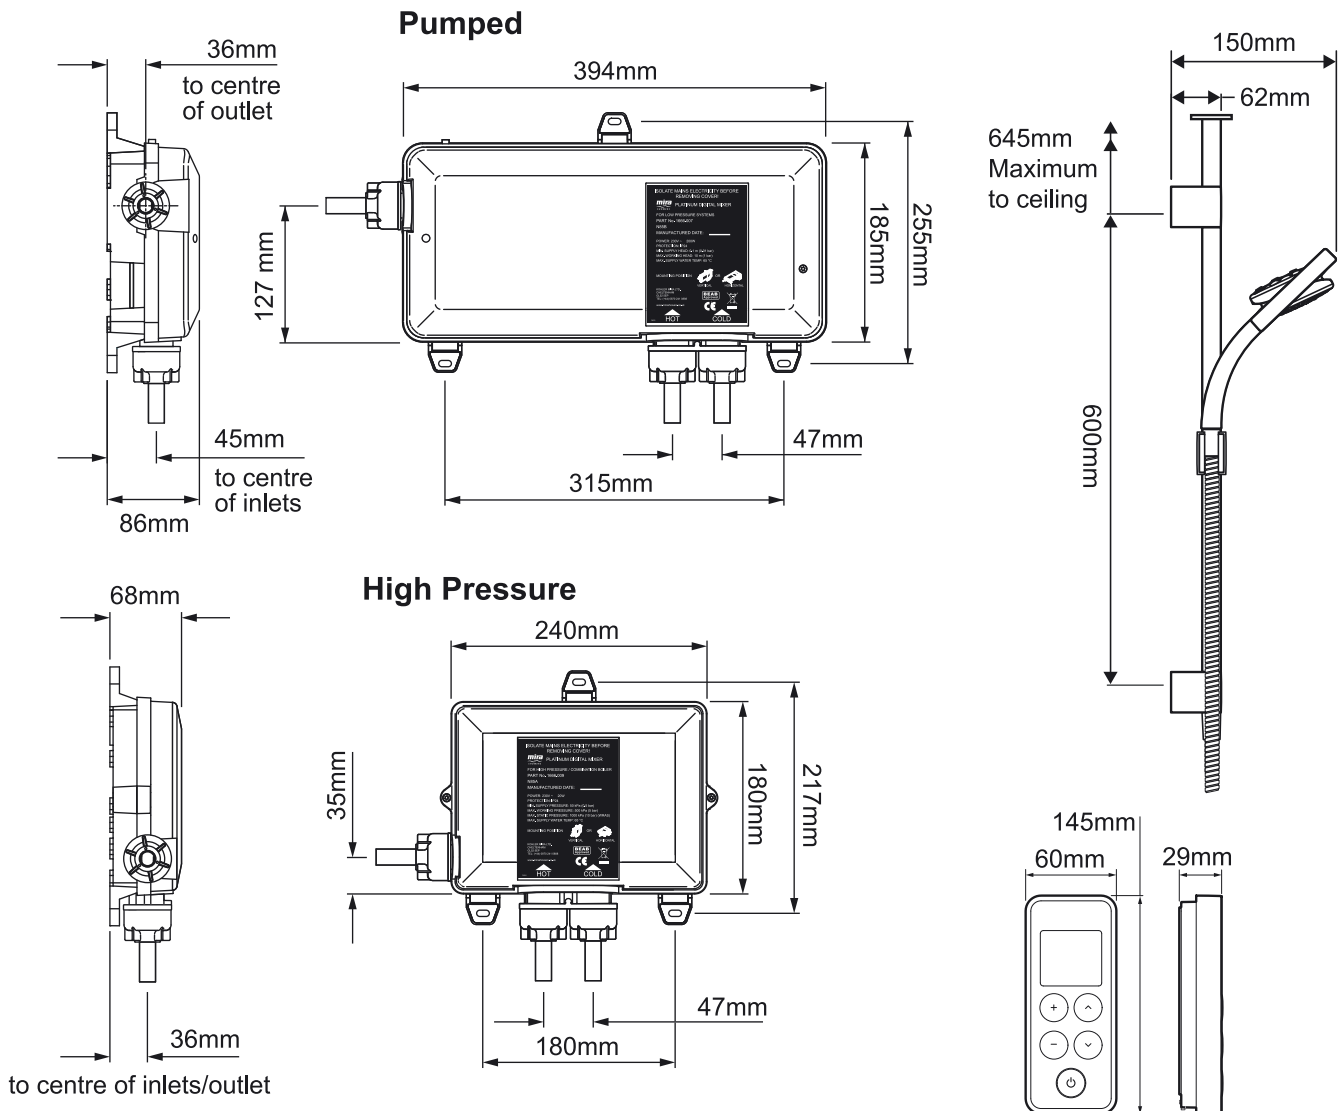

Mira Vision

Surface mounted model, ceiling fed digital shower, chrome finish.

High pressure - 1.1797.001

Pumped - 1.1797.002

To download other resources, and for more information and advice on our products just visit:
www.mirashowers.co.uk