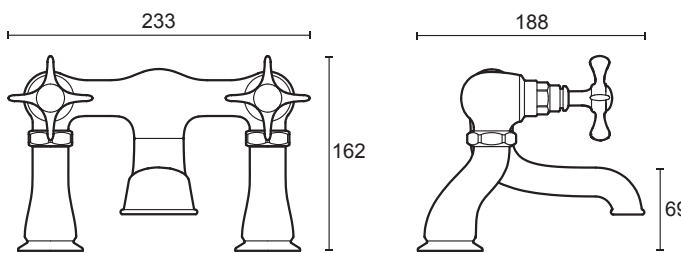

# Mira Virtue

Chrome finish.

**Mira Virtue 2-handle 1-hole monobloc** - 2.1820.001

**Mira Virtue 2-hole basin pillars** - 2.1820.002

**Mira Virtue 2-hole bath pillars** - 2.1820.003

**Mira Virtue 2-handle 2-hole bath mixer** - 2.1820.004

**Mira Virtue 2-handle 2-hole bath shower mixer** - 2.1820.005

To download other resources, and for more information and advice on our products just visit:  
[www.mirashowers.co.uk](http://www.mirashowers.co.uk)