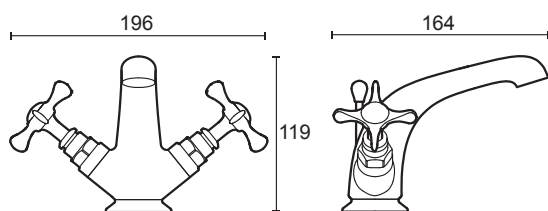

# Mira Virtue

Chrome finish.

**Mira Virtue 2-handle 1-hole monobloc** - 2.1820.001

**Mira Virtue 2-hole basin pillars** - 2.1820.002

**Mira Virtue 2-hole bath pillars** - 2.1820.003

**Mira Virtue 2-handle 2-hole bath mixer** - 2.1820.004

**Mira Virtue 2-handle 2-hole bath shower mixer** - 2.1820.005

To download other resources, and for more information and advice on our products just visit:  
[www.mirashowers.co.uk](http://www.mirashowers.co.uk)