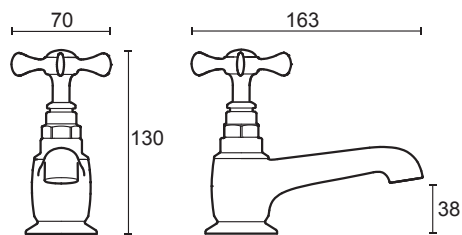

# Mira Virtue

Chrome finish.

**Mira Virtue 2-handle 1-hole monobloc** - 2.1820.001

**Mira Virtue 2-hole basin pillars** - 2.1820.002

**Mira Virtue 2-hole bath pillars** - 2.1820.003

**Mira Virtue 2-handle 2-hole bath mixer** - 2.1820.004

**Mira Virtue 2-handle 2-hole bath shower mixer** - 2.1820.005

To download other resources, and for more information and advice on our products just visit:  
[www.mirashowers.co.uk](http://www.mirashowers.co.uk)