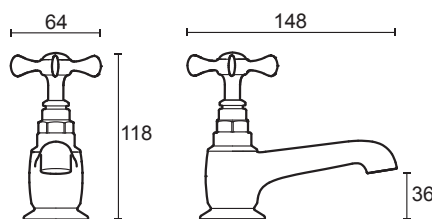

# Mira Virtue

Chrome finish.

**Mira Virtue 2-handle 1-hole monobloc** - 2.1820.001

**Mira Virtue 2-hole basin pillars** - 2.1820.002

**Mira Virtue 2-hole bath pillars** - 2.1820.003

**Mira Virtue 2-handle 2-hole bath mixer** - 2.1820.004

**Mira Virtue 2-handle 2-hole bath shower mixer** - 2.1820.005

To download other resources, and for more information and advice on our products just visit:  
[www.mirashowers.co.uk](http://www.mirashowers.co.uk)