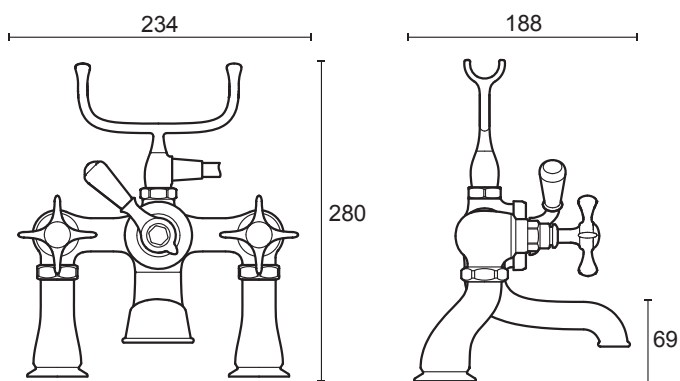

# Mira Virtue

Chrome finish.

**Mira Virtue 2-handle 1-hole monobloc** - 2.1820.001

**Mira Virtue 2-hole basin pillars** - 2.1820.002

**Mira Virtue 2-hole bath pillars** - 2.1820.003

**Mira Virtue 2-handle 2-hole bath mixer** - 2.1820.004

**Mira Virtue 2-handle 2-hole bath shower mixer** - 2.1820.005

To download other resources, and for more information and advice on our products just visit:  
[www.mirashowers.co.uk](http://www.mirashowers.co.uk)