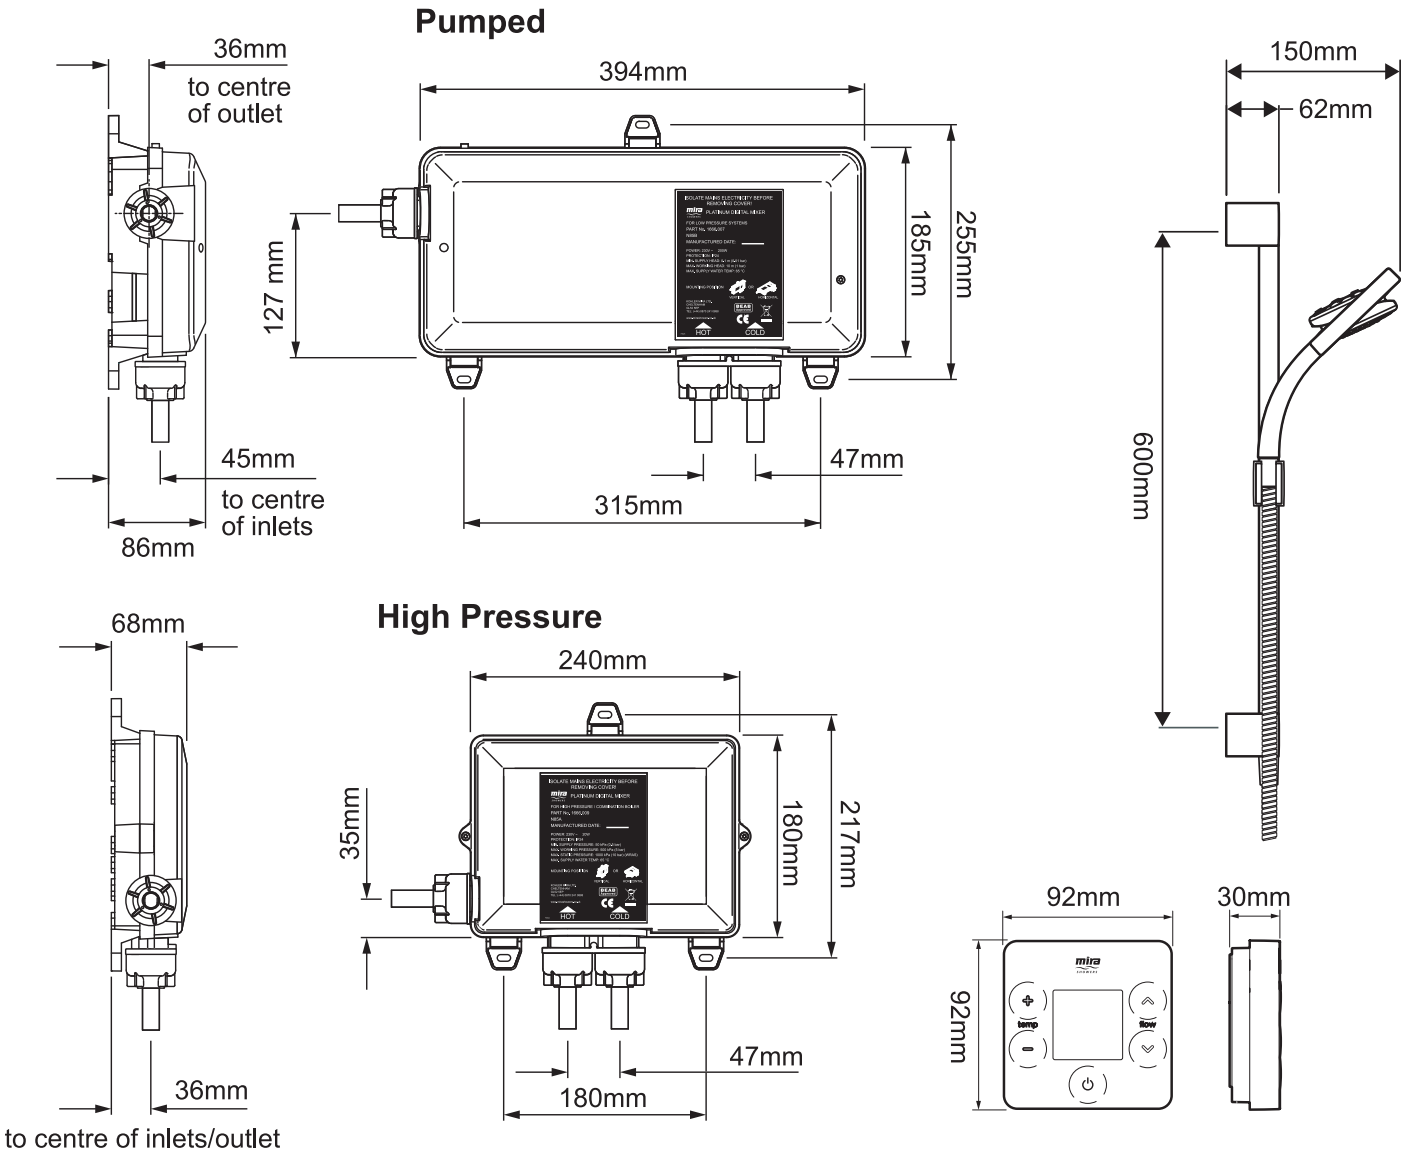

# Mira Vier

Surface mounted model, rear fed digital shower, chrome finish.

**High pressure** - 1.1742.005

**Pumped** - 1.1742.006

To download other resources, and for more information and advice on our products just visit: [www.mirashowers.co.uk](http://www.mirashowers.co.uk)