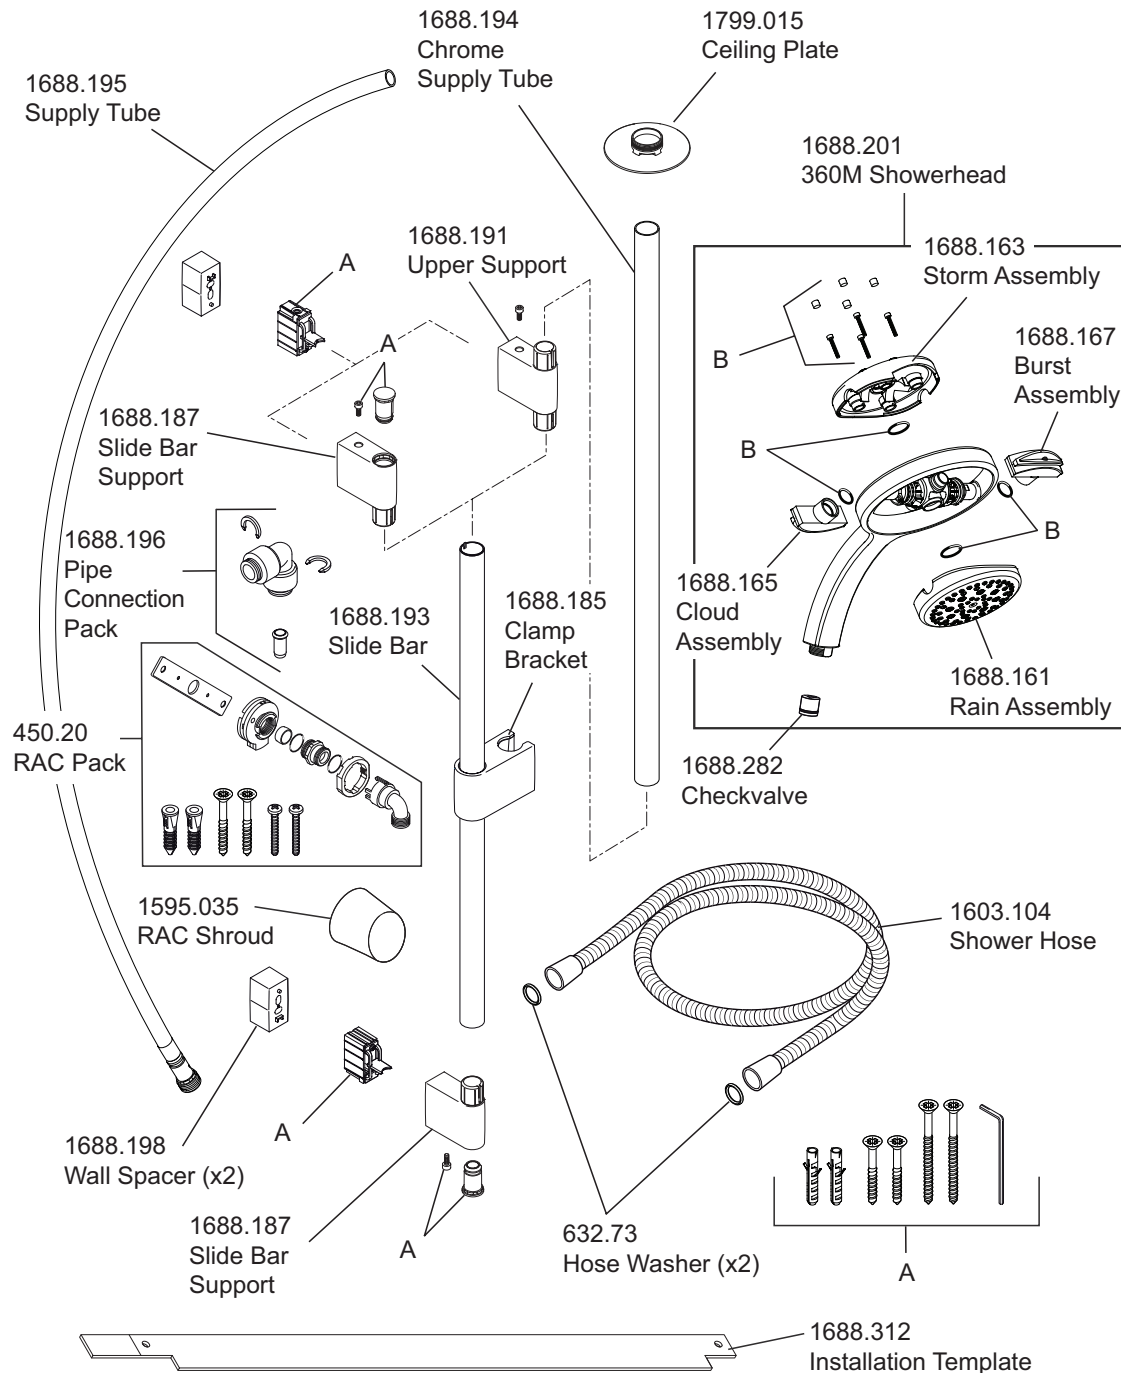

# Mira Vier Dual Pumped

(2013 - current N85N)

Ceiling Fed - 1.1742.102

Rear Fed - 1.1742.104

## Shower Fittings - Showerhead

1688.184 Seal and Screw Pack - Components Identified 'B'.

1688.190 Classic Fittings Component Pack - Components identified 'A'.

Mira Vier shower fittings on the following page

## Shower Fittings - Deluge Head