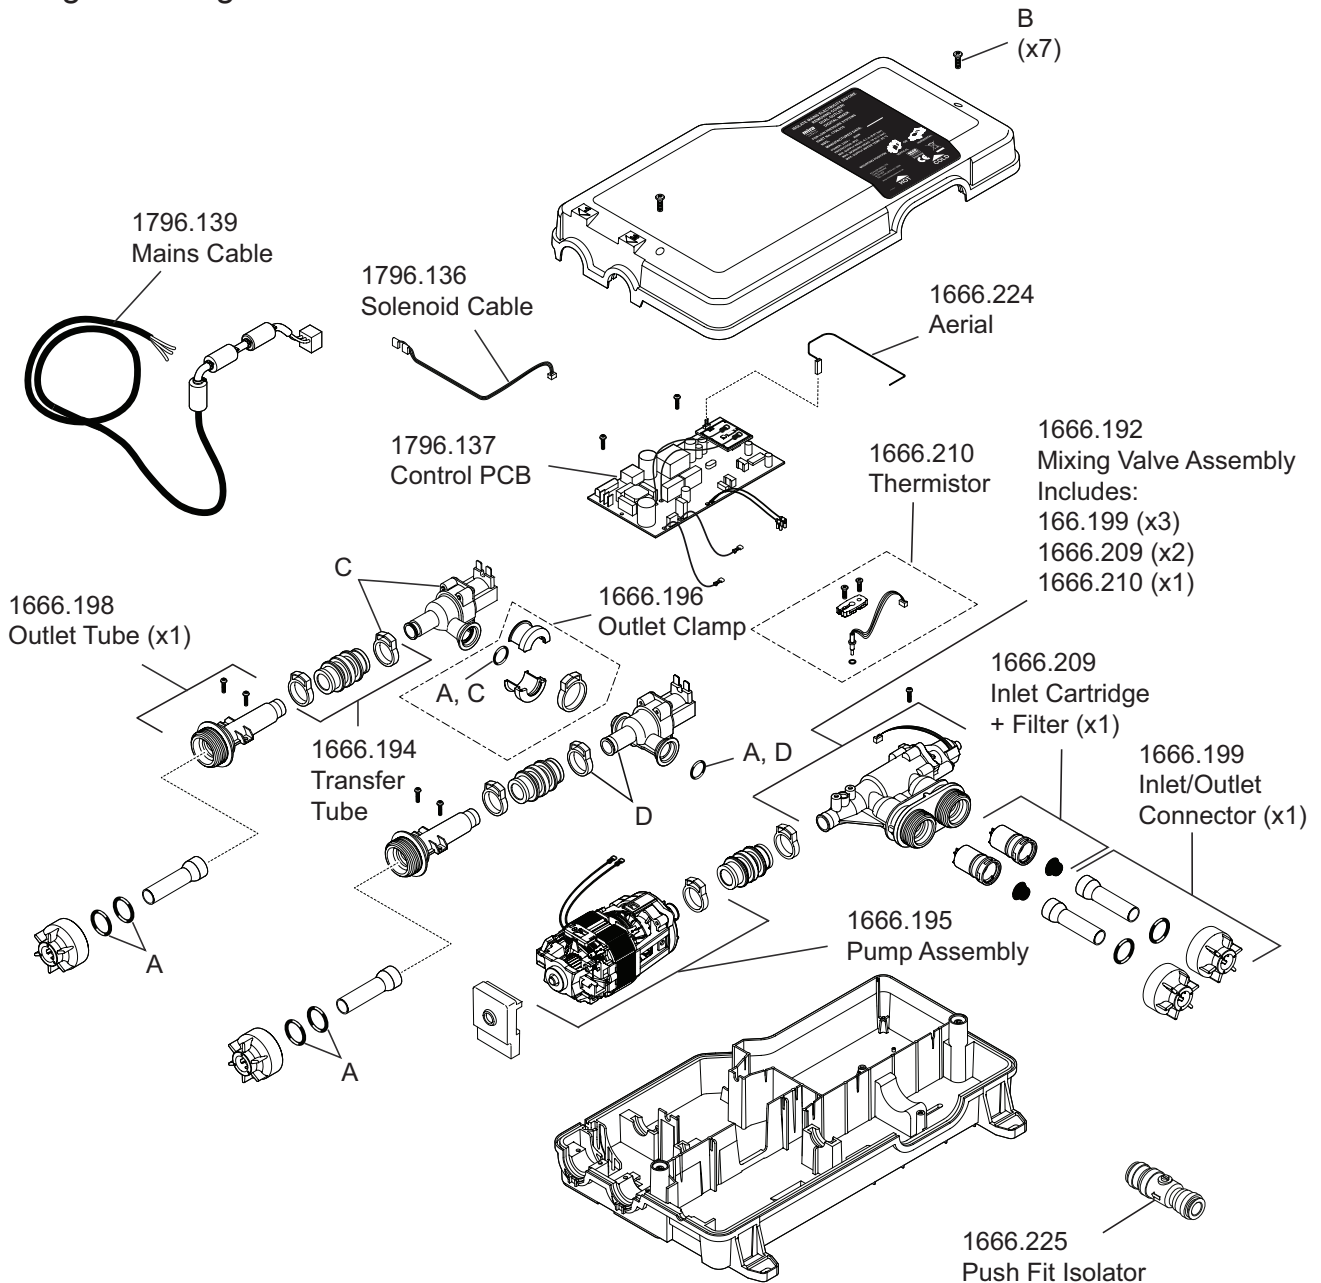

# Mira Vier Dual Pumped

(2013 - current N85N)

Ceiling Fed - 1.1742.102

Rear Fed - 1.1742.104

## Shower Fittings - Showerhead

1688.184 Seal and Screw Pack - Components Identified 'B'.

1688.190 Classic Fittings Component Pack - Components identified 'A'.

Mira Vier shower fittings on the following page