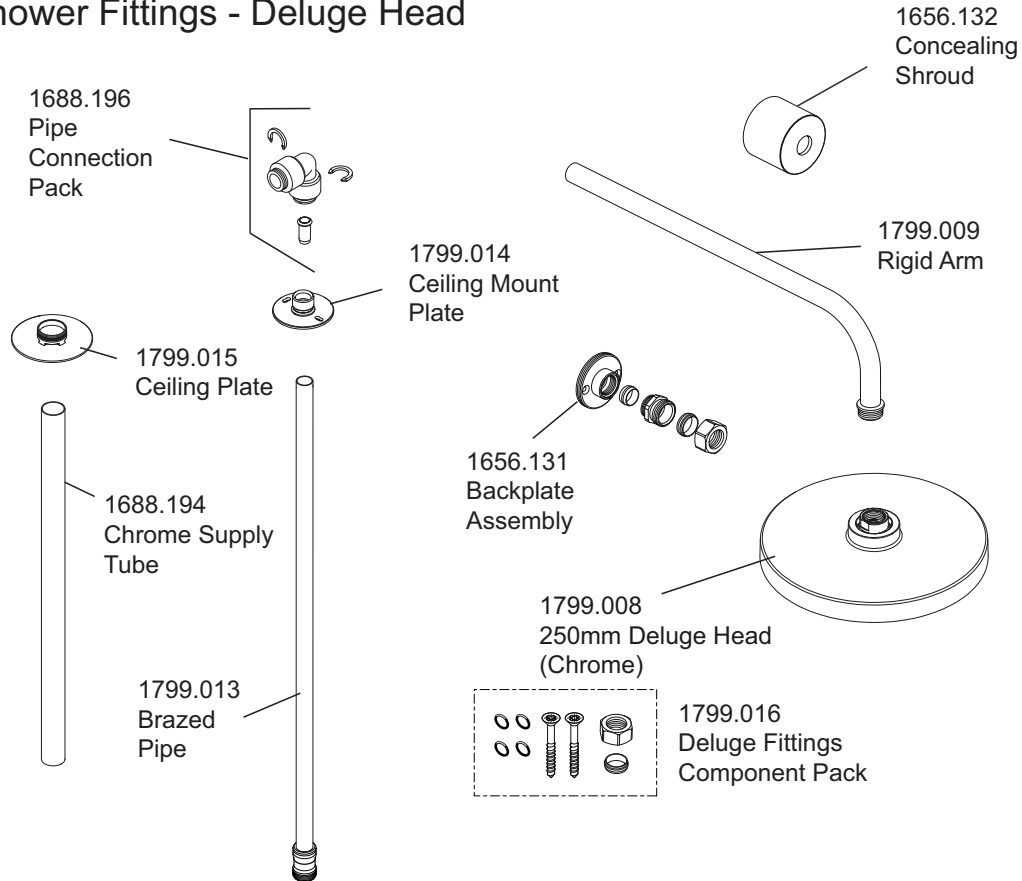

## Shower Fittings - Showerhead

1688.184 Seal and Screw Pack - Components Identified 'B'.

1688.190 Classic Fittings Component Pack - Components identified 'A'.

Mira Vier shower fittings on the following page

# Mira Vier Dual Pumped

(2013 - current N85N)

Ceiling Fed - 1.1742.102

Rear Fed - 1.1742.104

## Shower Fittings - Deluge Head