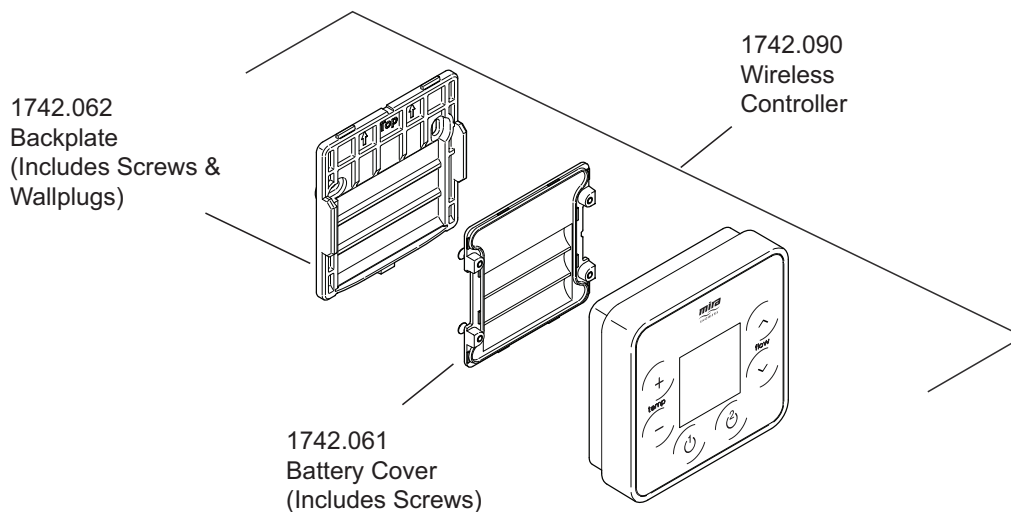

Digital Mixer - User Interface

Mira digital showers are provided with a five year warranty and spare parts are available free of charge during that period with a valid proof of purchase. For showers outside of the warranty period, spare parts are available to purchase direct, alternatively we have Mira technicians who can repair your shower for you. For further information visit www.mirashowers.co.uk or to check availability of spare parts for this shower or enquire about our repair service please contact our customer service on **0844 571 5000**.