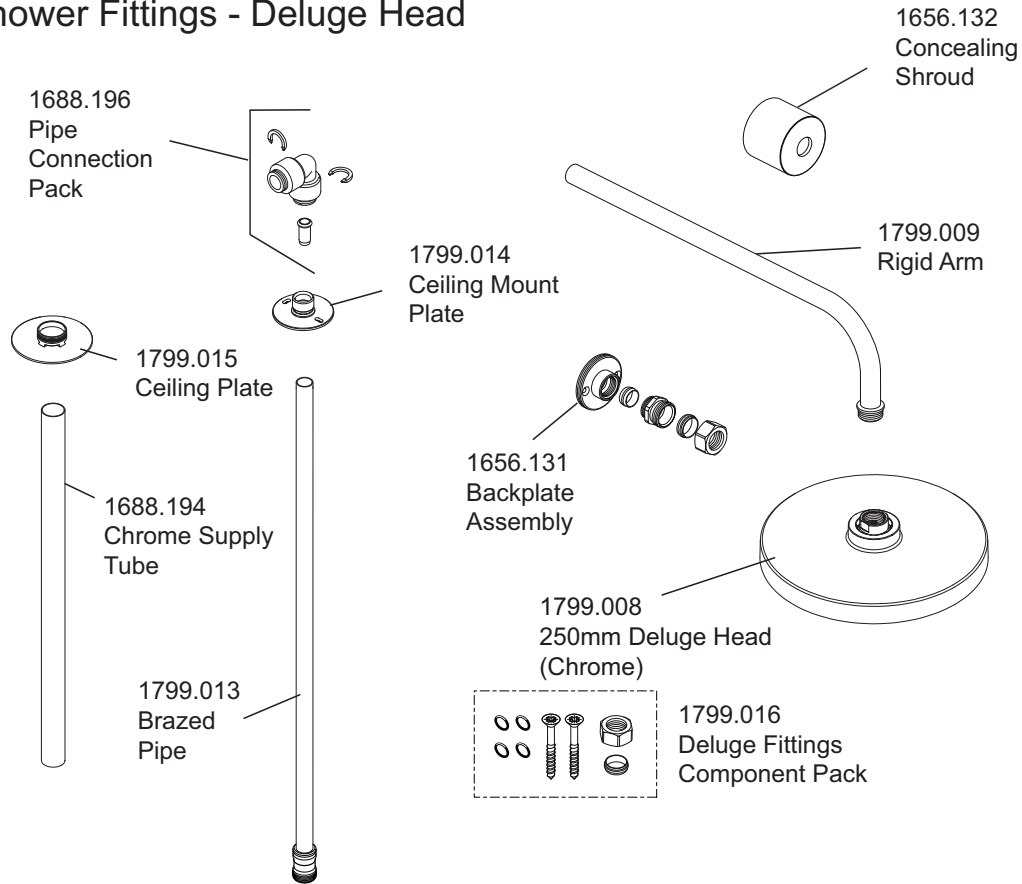

Mira Vier Dual High Pressure

(2013 - current N85M)

Ceiling Fed - 1.1742.101

Rear Fed - 1.1742.103

1666.212 Seal Pack - Components Identified 'A'
 1666.213 Screw Pack - Components Identified 'B'

Mira Vier shower fittings on the following page

Mira Vier Dual High Pressure

(2013 - current N85M)

Ceiling Fed - 1.1742.101

Rear Fed - 1.1742.103

Shower Fittings - Showerhead

1688.184 Seal and Screw Pack - Components Identified 'B'.

1688.190 Classic Fittings Component Pack - Components identified 'A'.

Mira Vier shower fittings on the following page

Mira Vier Dual High Pressure

(2013 - current N85M)

Ceiling Fed - 1.1742.101

Rear Fed - 1.1742.103

Shower Fittings - Deluge Head

Digital Mixer - User Interface