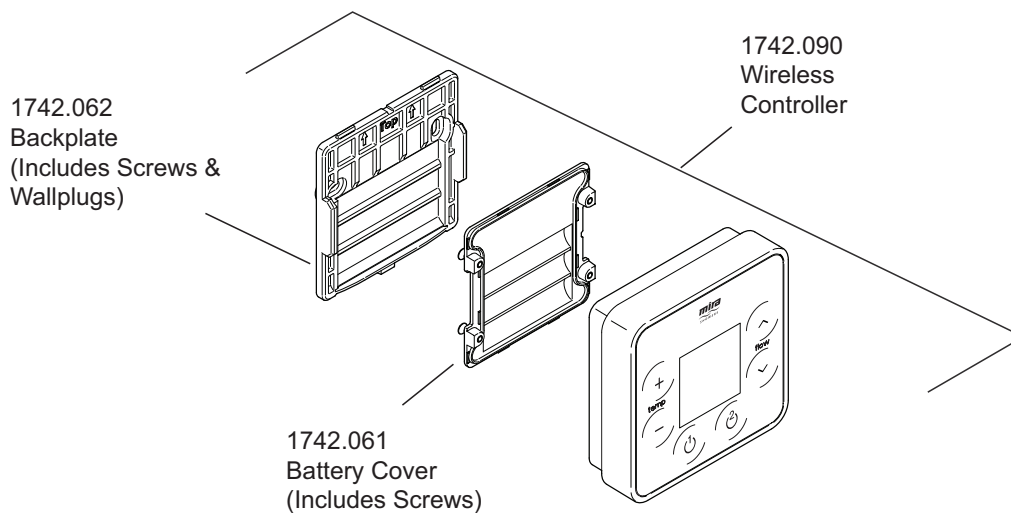

Mira Vier Dual High Pressure

(2013 - current N85M)

Ceiling Fed - 1.1742.101

Rear Fed - 1.1742.103

Shower Fittings - Showerhead

1688.184 Seal and Screw Pack - Components Identified 'B'.

1688.190 Classic Fittings Component Pack - Components identified 'A'.

Mira Vier shower fittings on the following page

Mira Vier Dual High Pressure

(2013 - current N85M)

Ceiling Fed - 1.1742.101

Rear Fed - 1.1742.103

Shower Fittings - Deluge Head

Digital Mixer - User Interface