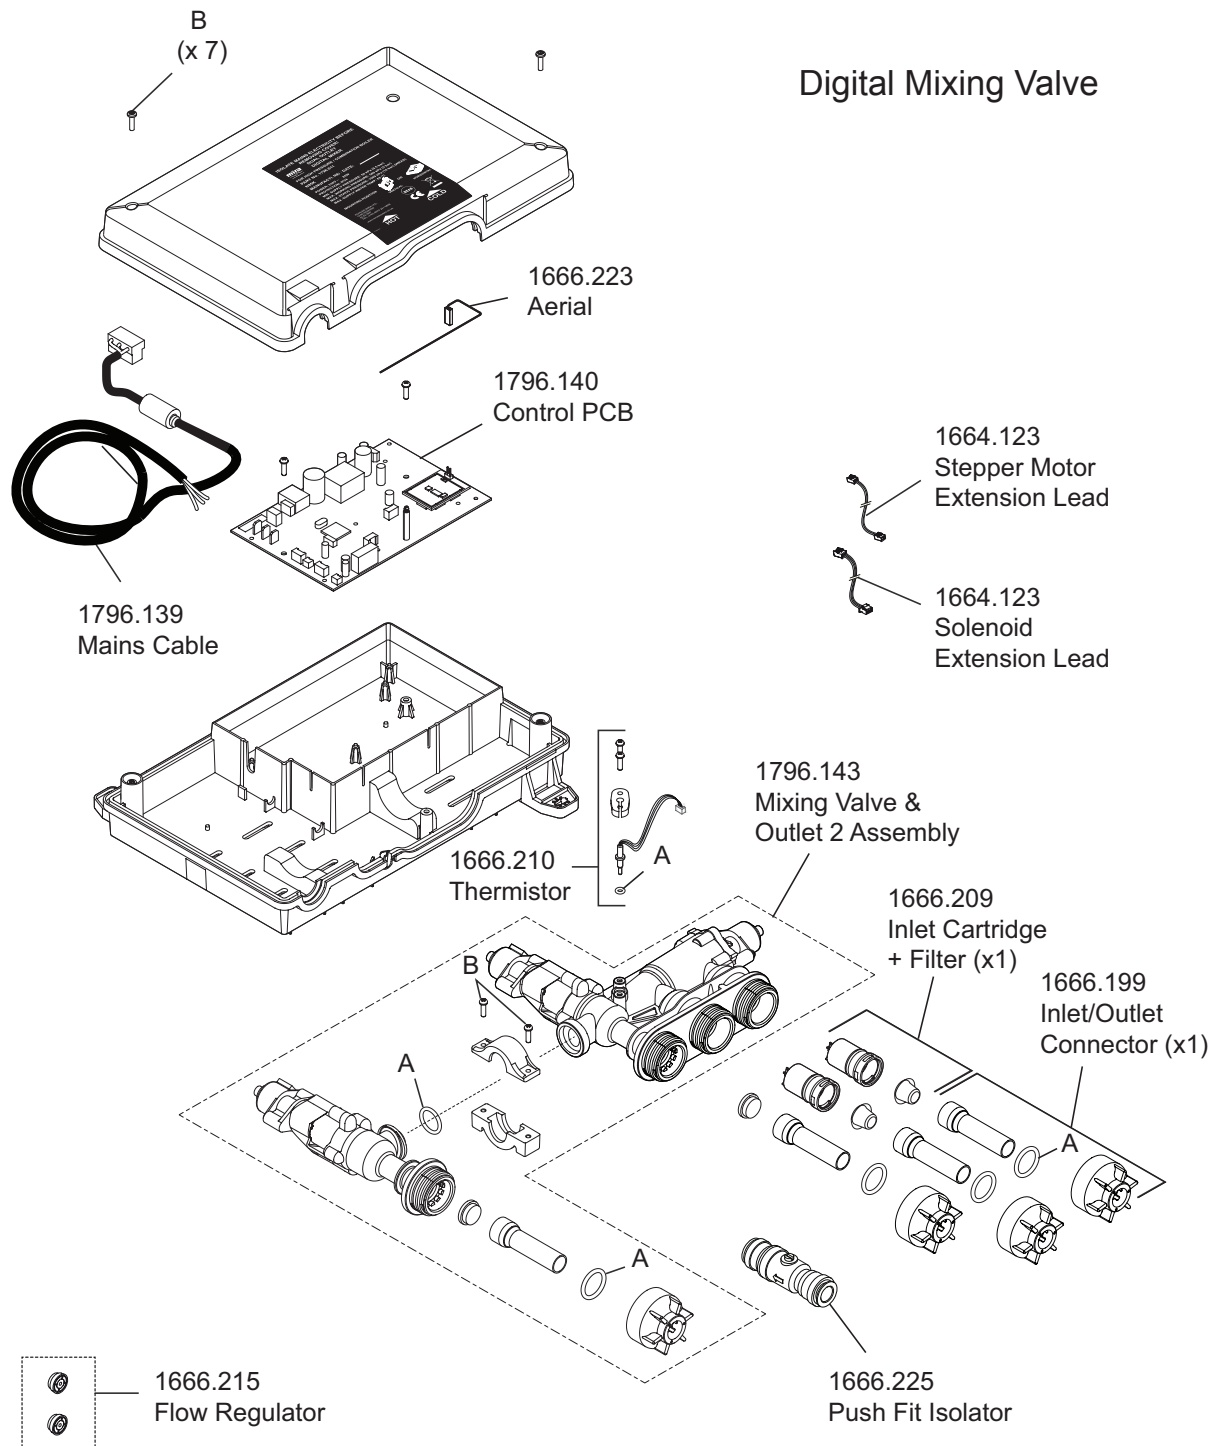

Mira Vier Dual High Pressure

(2013 - current N85M)

Ceiling Fed - 1.1742.101

Rear Fed - 1.1742.103

1666.212 Seal Pack - Components Identified 'A'
 1666.213 Screw Pack - Components Identified 'B'

Mira Vier shower fittings on the following page

Mira Vier Dual High Pressure

(2013 - current N85M)

Ceiling Fed - 1.1742.101

Rear Fed - 1.1742.103

Shower Fittings - Showerhead

1688.184 Seal and Screw Pack - Components Identified 'B'.

1688.190 Classic Fittings Component Pack - Components identified 'A'.

Mira Vier shower fittings on the following page

Mira Vier Dual High Pressure

(2013 - current N85M)

Ceiling Fed - 1.1742.101

Rear Fed - 1.1742.103

Shower Fittings - Deluge Head

Digital Mixer - User Interface