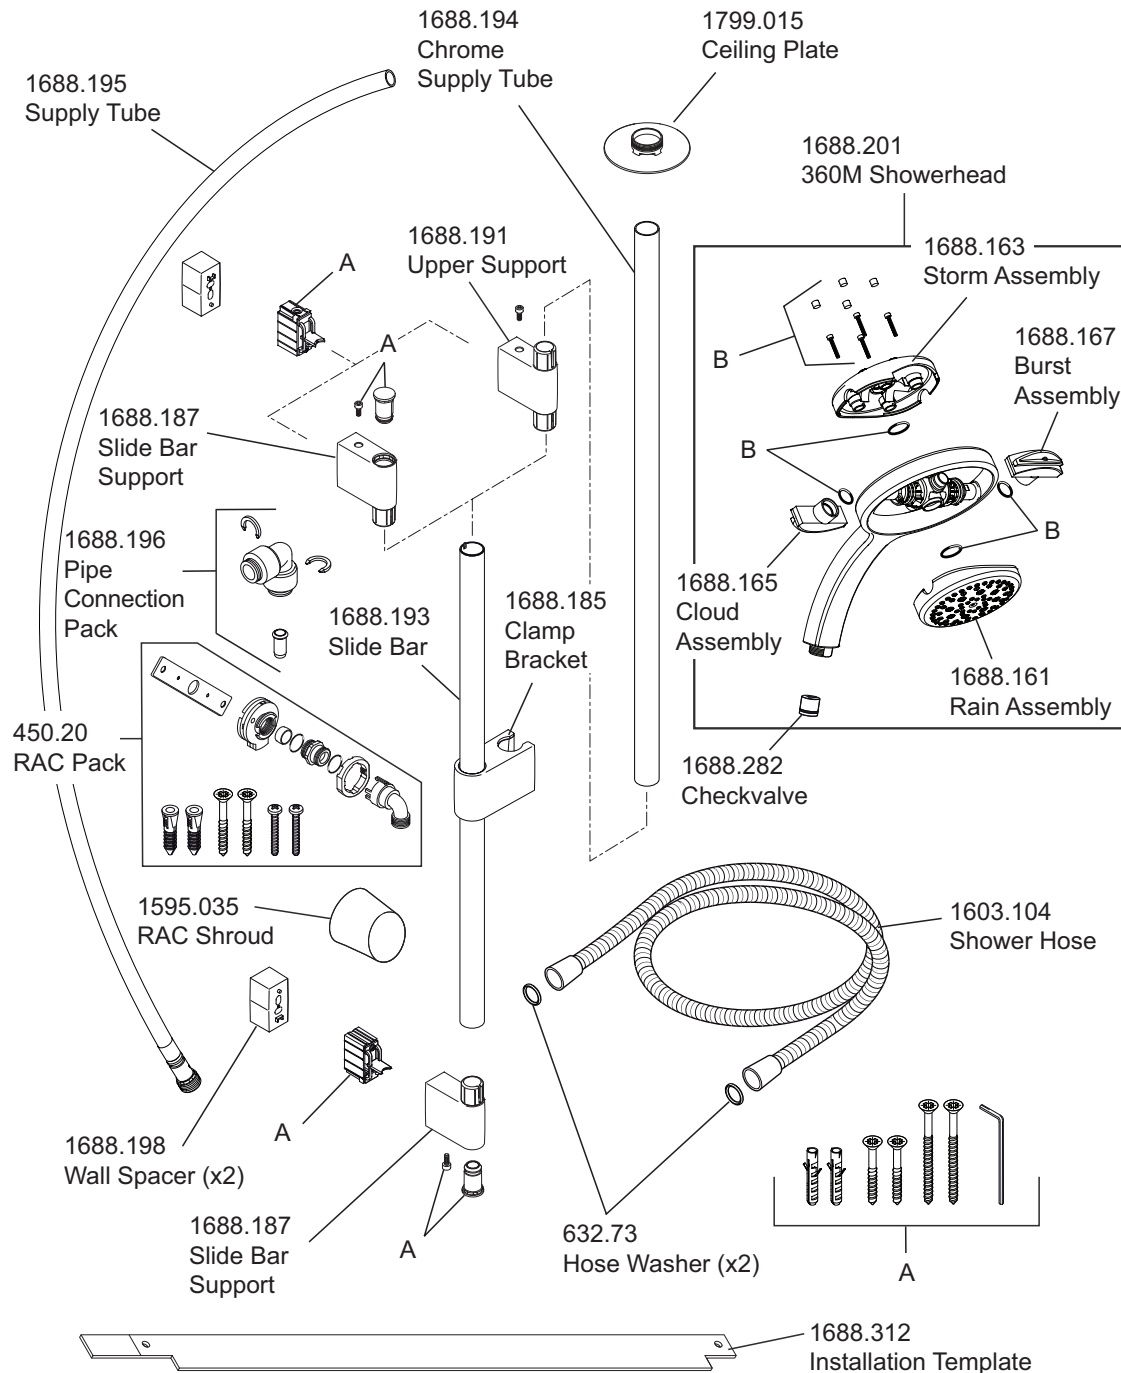

Mira Vier Dual High Pressure

(2013 - current N85M)

Ceiling Fed - 1.1742.101

Rear Fed - 1.1742.103

1666.212 Seal Pack - Components Identified 'A'
 1666.213 Screw Pack - Components Identified 'B'

Mira Vier shower fittings on the following page

Mira Vier Dual High Pressure

(2013 - current N85M)

Ceiling Fed - 1.1742.101

Rear Fed - 1.1742.103

Shower Fittings - Showerhead

1688.184 Seal and Screw Pack - Components Identified 'B'.

1688.190 Classic Fittings Component Pack - Components identified 'A'.

Mira Vier shower fittings on the following page

Mira Vier Dual High Pressure

(2013 - current N85M)

Ceiling Fed - 1.1742.101

Rear Fed - 1.1742.103

Shower Fittings - Deluge Head

Digital Mixer - User Interface