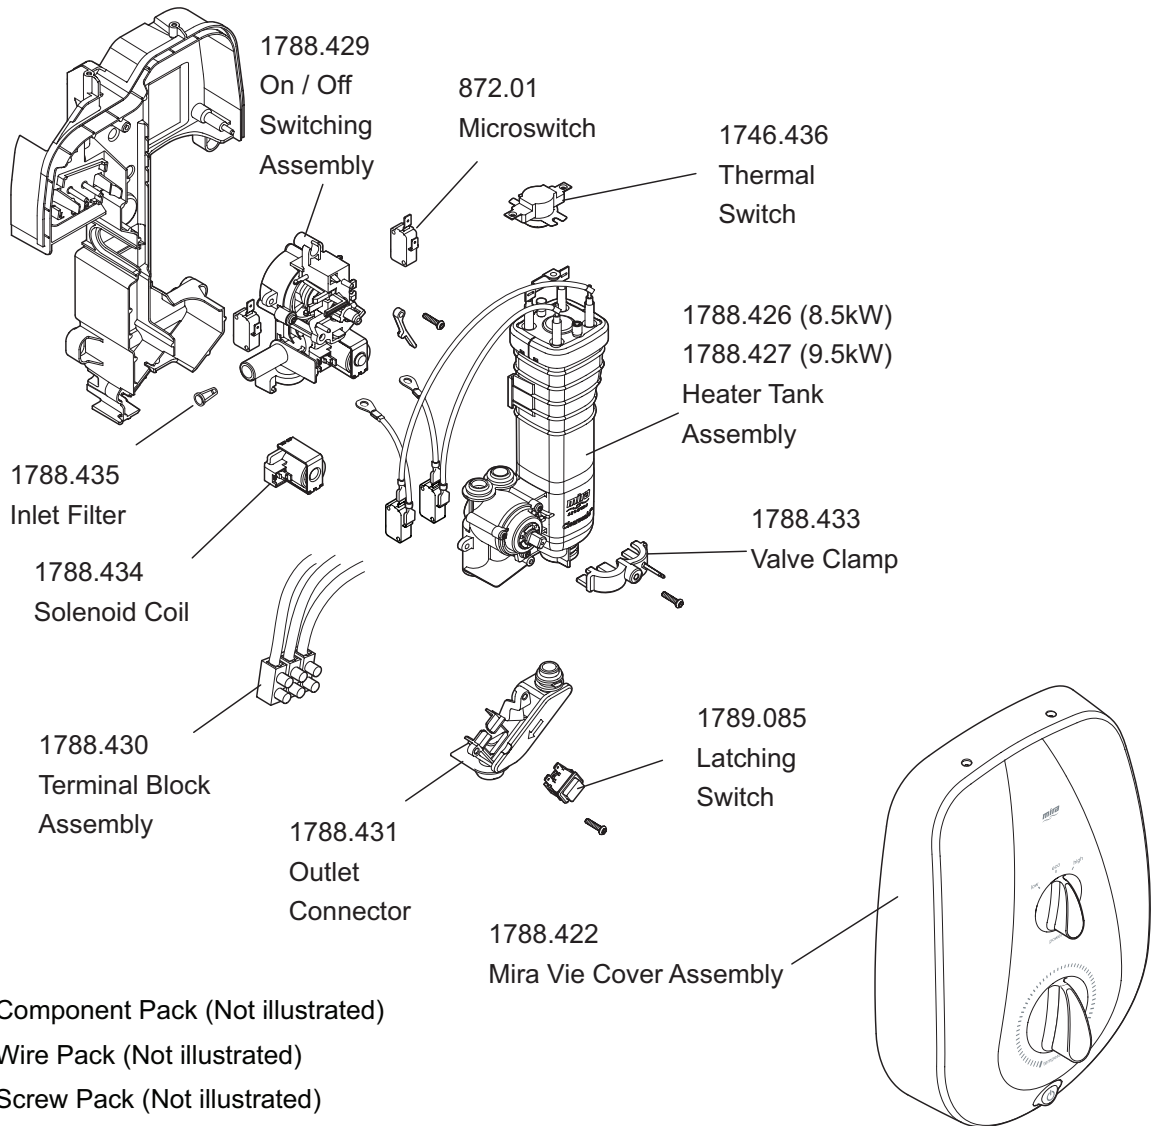

Mira Vie

(2014 - Current J08Ab, Bb 8.5kW & 9.5kW)

1.1788.004 / 1.1788.005

- 1693.331 Component Pack (Not illustrated)
- 1788.432 Wire Pack (Not illustrated)
- 1788.436 Screw Pack (Not illustrated)

Mira electric showers are provided with a two year warranty and spare parts are available free of charge during that period with a valid proof of purchase. For showers outside of the warranty period, spare parts are available to purchase direct, alternatively we have Mira technicians who can repair your shower for you. For further information visit www.mirashowers.co.uk or to check availability of spare parts for this shower or enquire about our repair service please contact our customer service on **0844 571 5000**.