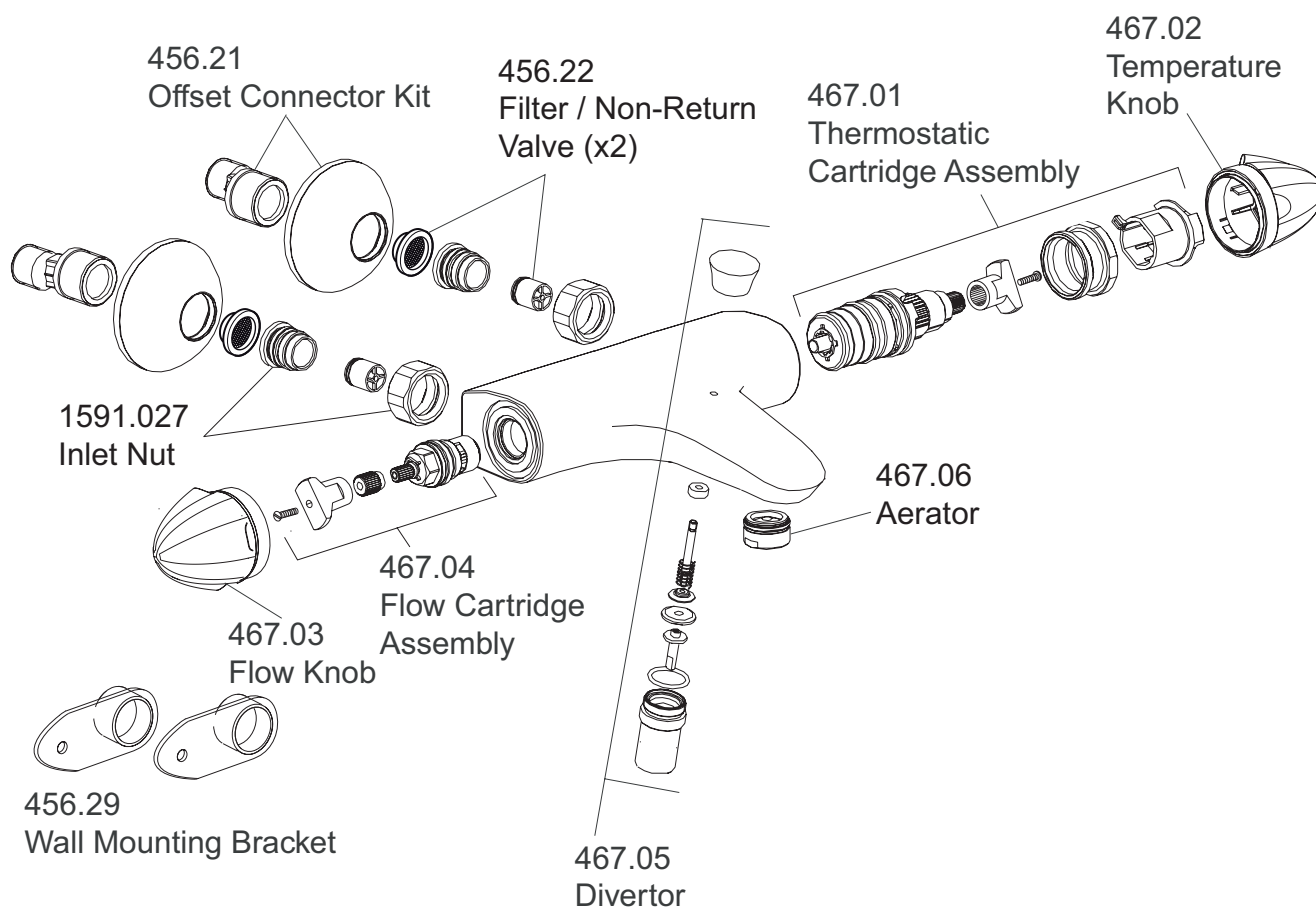

Mira Verve Wall Mount Bath Shower Mixer

(2005 - Current H02L)

2.1591.006

Mira mixer showers are provided with a five year warranty and spare parts are available free of charge during that period with a valid proof of purchase. For showers outside of the warranty period, spare parts are available to purchase direct, alternatively we have Mira technicians who can repair your shower for you. For further information visit www.mirashowers.co.uk or to check availability of spare parts for this shower or enquire about our repair service please contact our customer service on **0844 571 5000**.

mira
SHOWERS