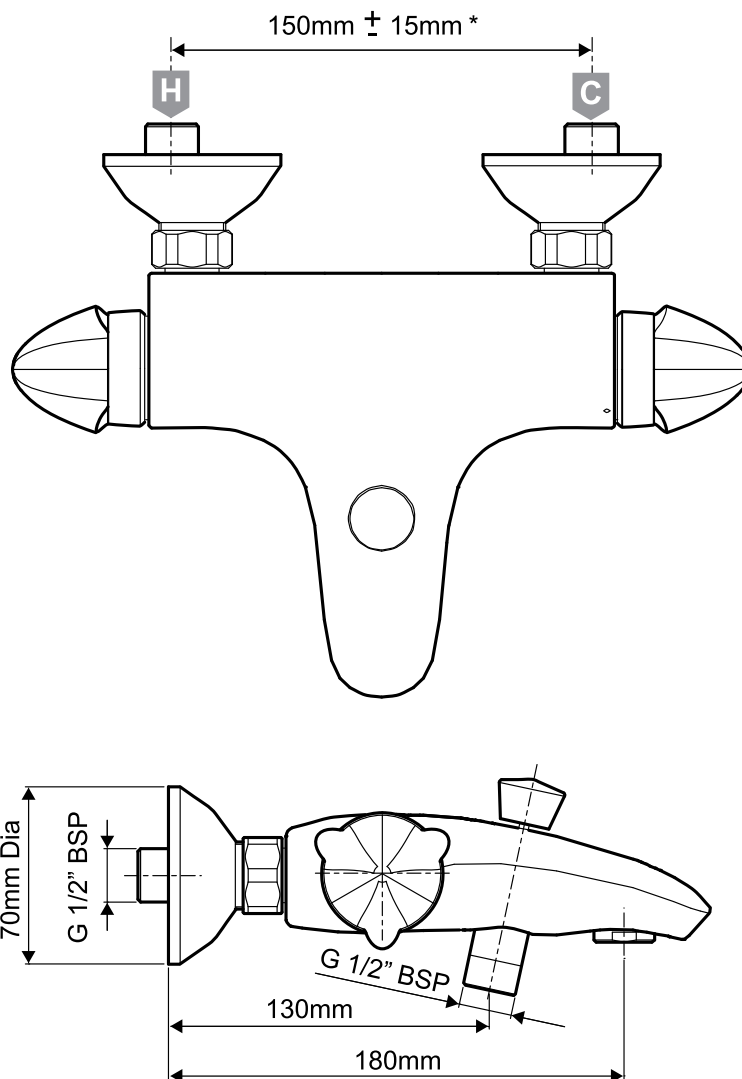

Mira Verve Wall Mounted Bath and Shower Mixer

Exposed valve, chrome finish.

2.1591.006

To download other resources, and for more information and advice on our products just visit: www.mirashowers.co.uk