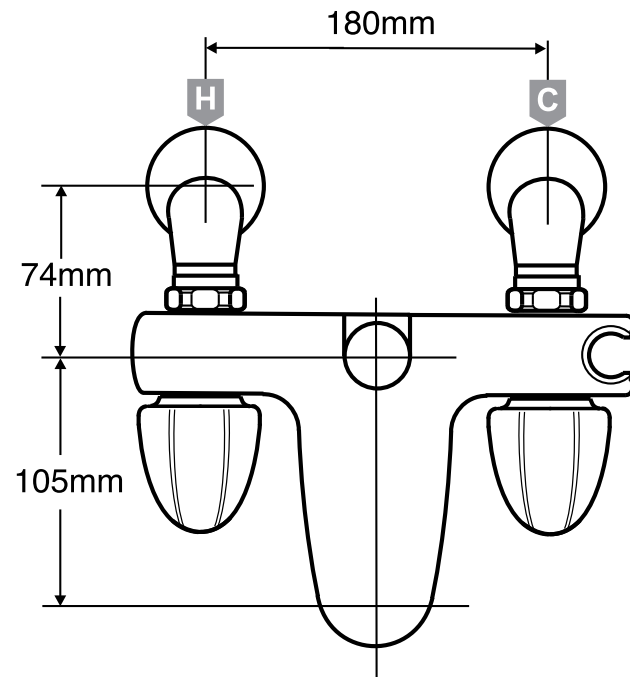

Mira Verve Deck Mounted Bath and Shower Mixer

Exposed valve, chrome finish.

2.1591.005

To download other resources, and for more information and advice on our products just visit: www.mirashowers.co.uk