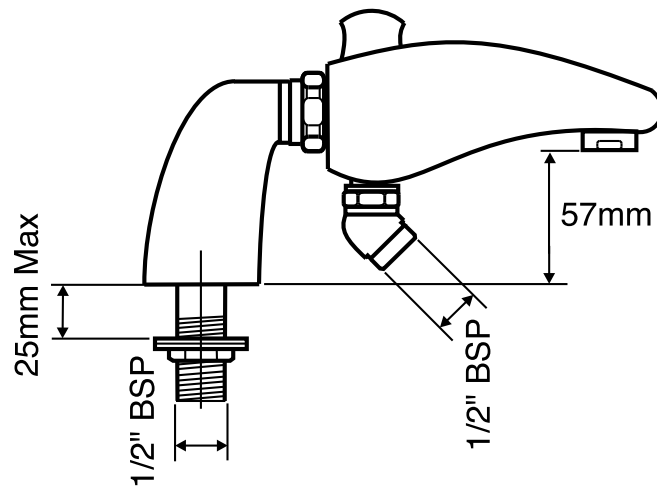

Mira Verve Deck Mounted Bath and Shower Mixer

Exposed valve, chrome finish.

2.1591.005

To download other resources, and for more information and advice on our products just visit: www.mirashowers.co.uk