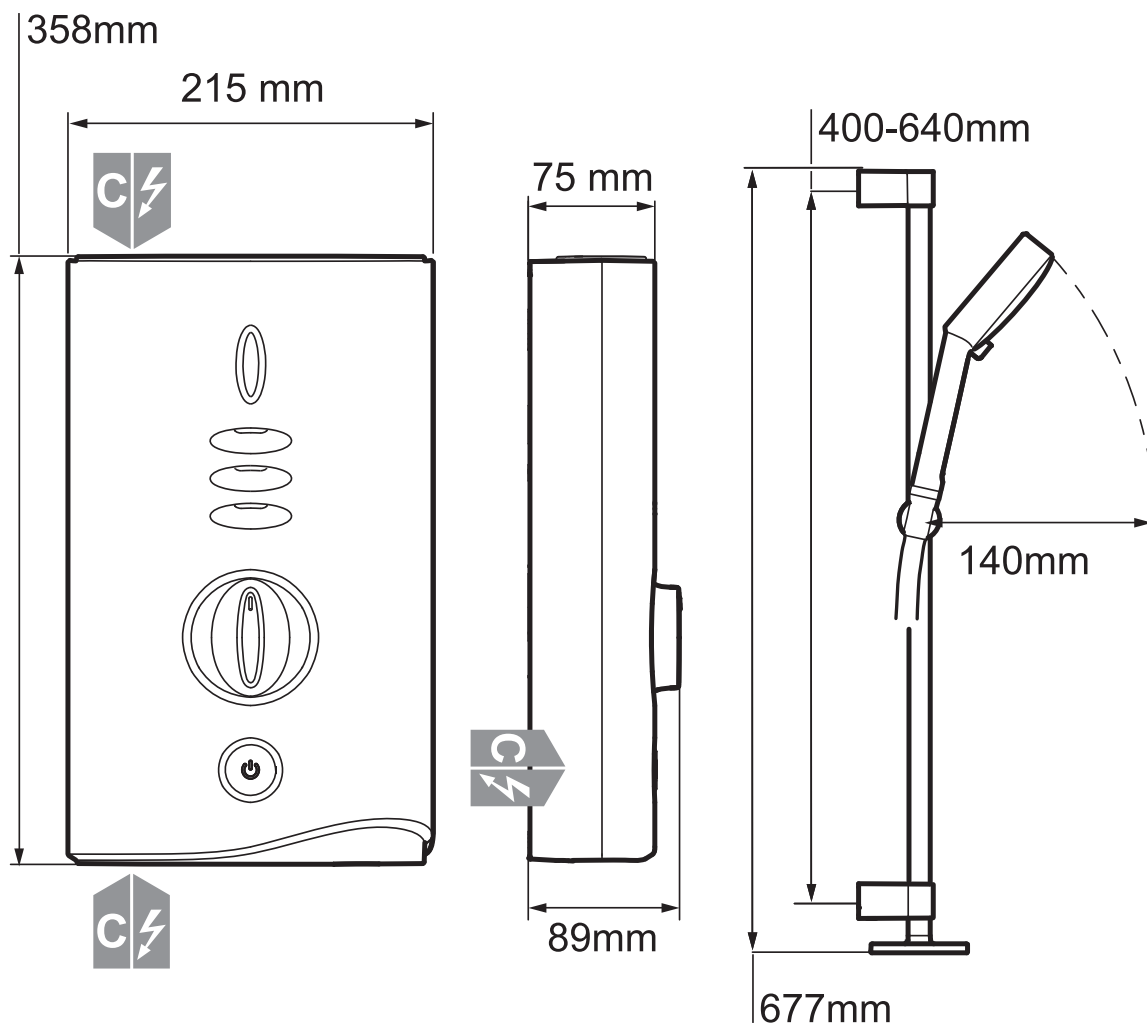

# Mira Sport Max with Airboost™

Electric shower, white/chrome finish.

9.0kW - 1.1746.007

10.8kW - 1.1746.008

To download other resources, and for more information and advice on our products just visit: [www.mirashowers.co.uk](http://www.mirashowers.co.uk)