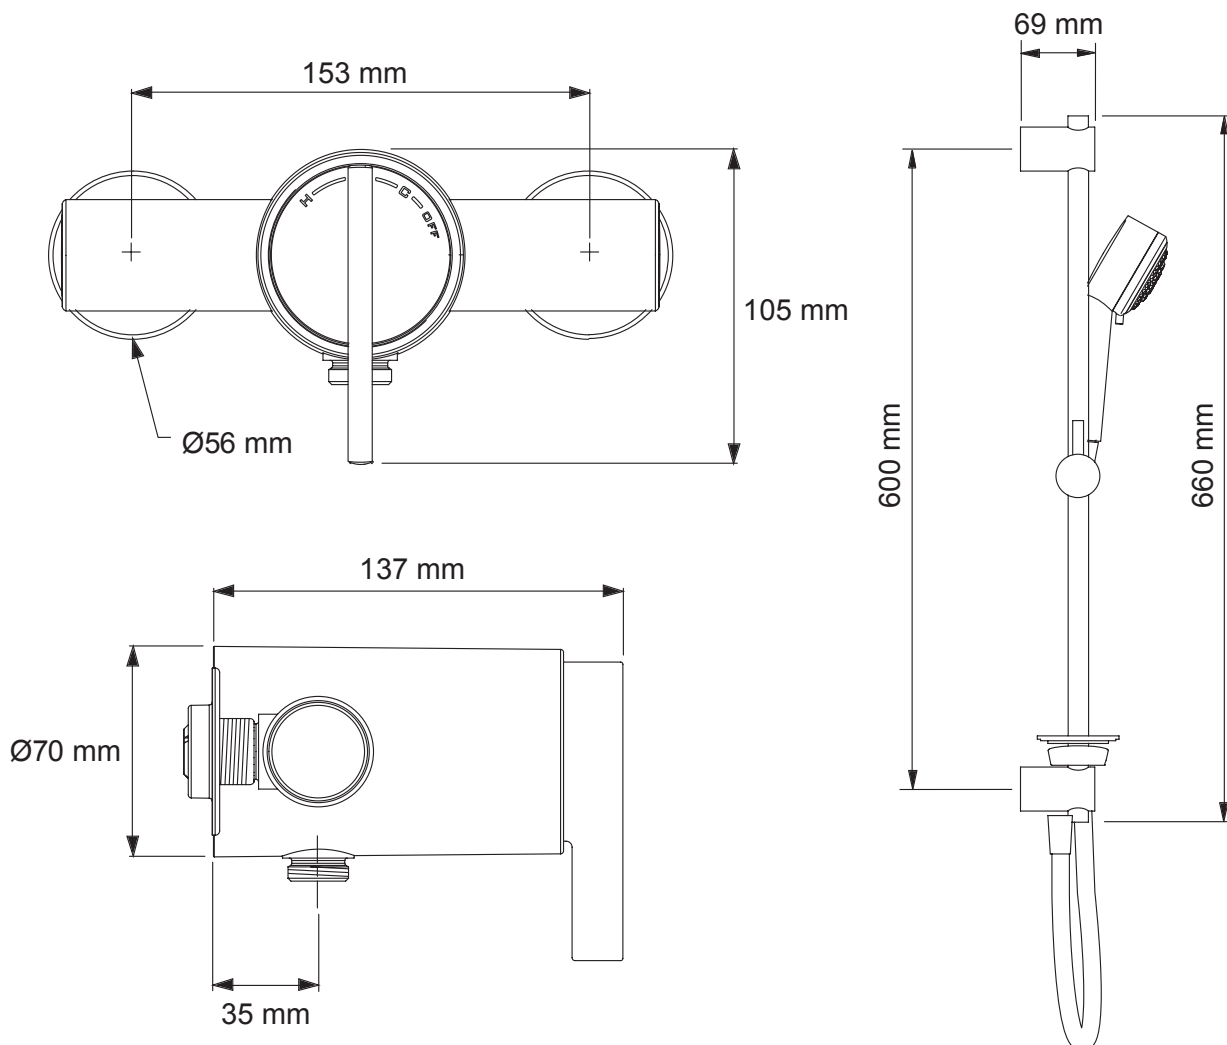

Mira Silver EV

Exposed valve, chrome finish
with shower fittings.

1.1628.001

To download other resources, and for more
information and advice on our products just visit:
www.mirashowers.co.uk

mira
SHOWERS