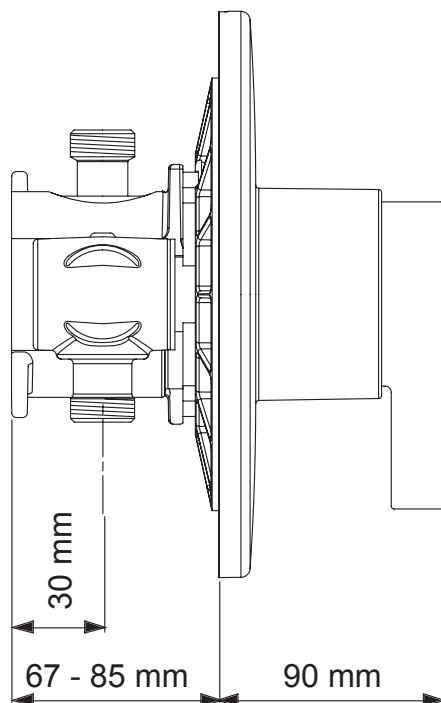

Mira Silver BIV

Built-in valve, chrome finish
with shower fittings.

1.1628.002

Building-in Depth

To download other resources, and for more
information and advice on our products just visit:
www.mirashowers.co.uk