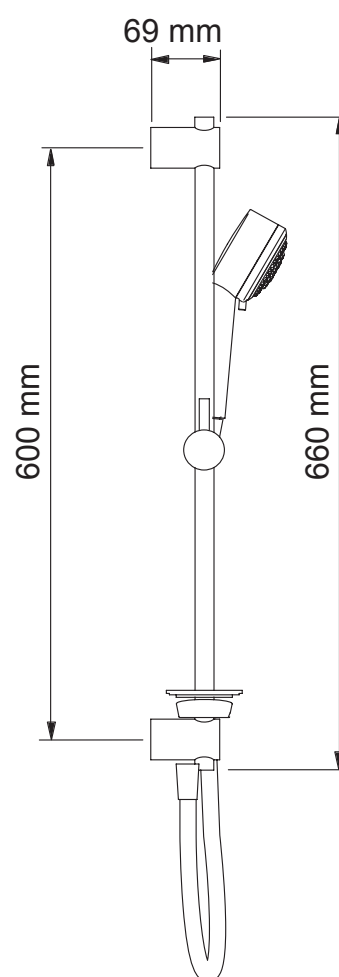

Mira Silver BIV

Built-in valve, chrome finish
with shower fittings.

1.1628.002

Building-in Depth

To download other resources, and for more
information and advice on our products just visit:
www.mirashowers.co.uk

mira
SHOWERS