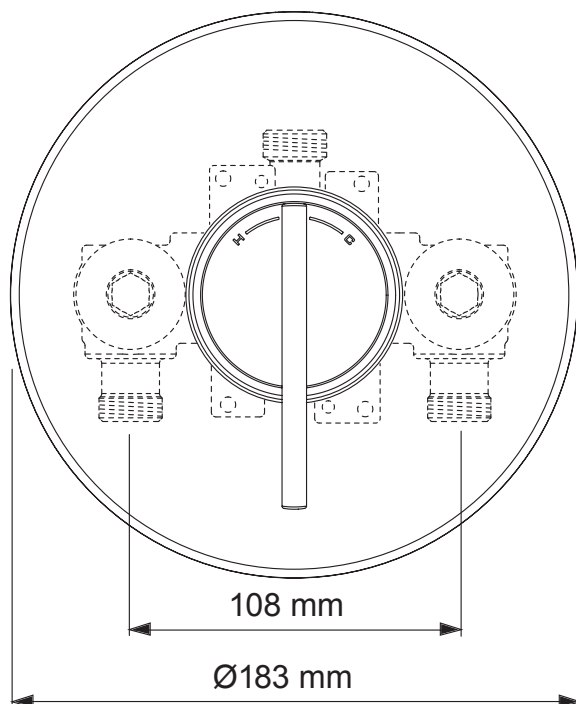

Mira Silver BIV

Built-in valve, chrome finish
with shower fittings.

1.1628.002

Building-in Depth

To download other resources, and for more
information and advice on our products just visit:
www.mirashowers.co.uk