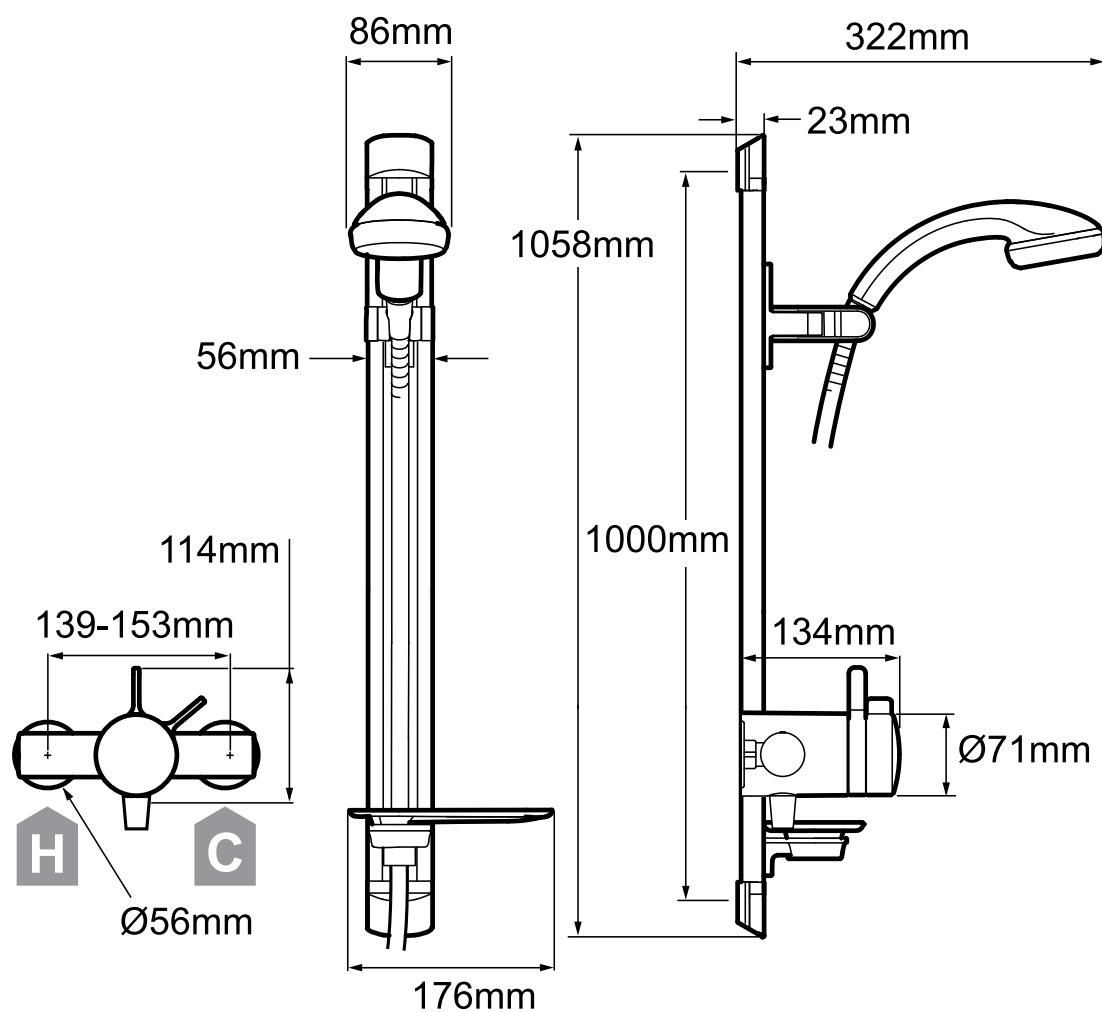

Mira Select Flex

Exposed valve with adjustable fittings, chrome finish.

1.1679.001

To download other resources, and for more information and advice on our products just visit: www.mirashowers.co.uk

mira
SHOWERS