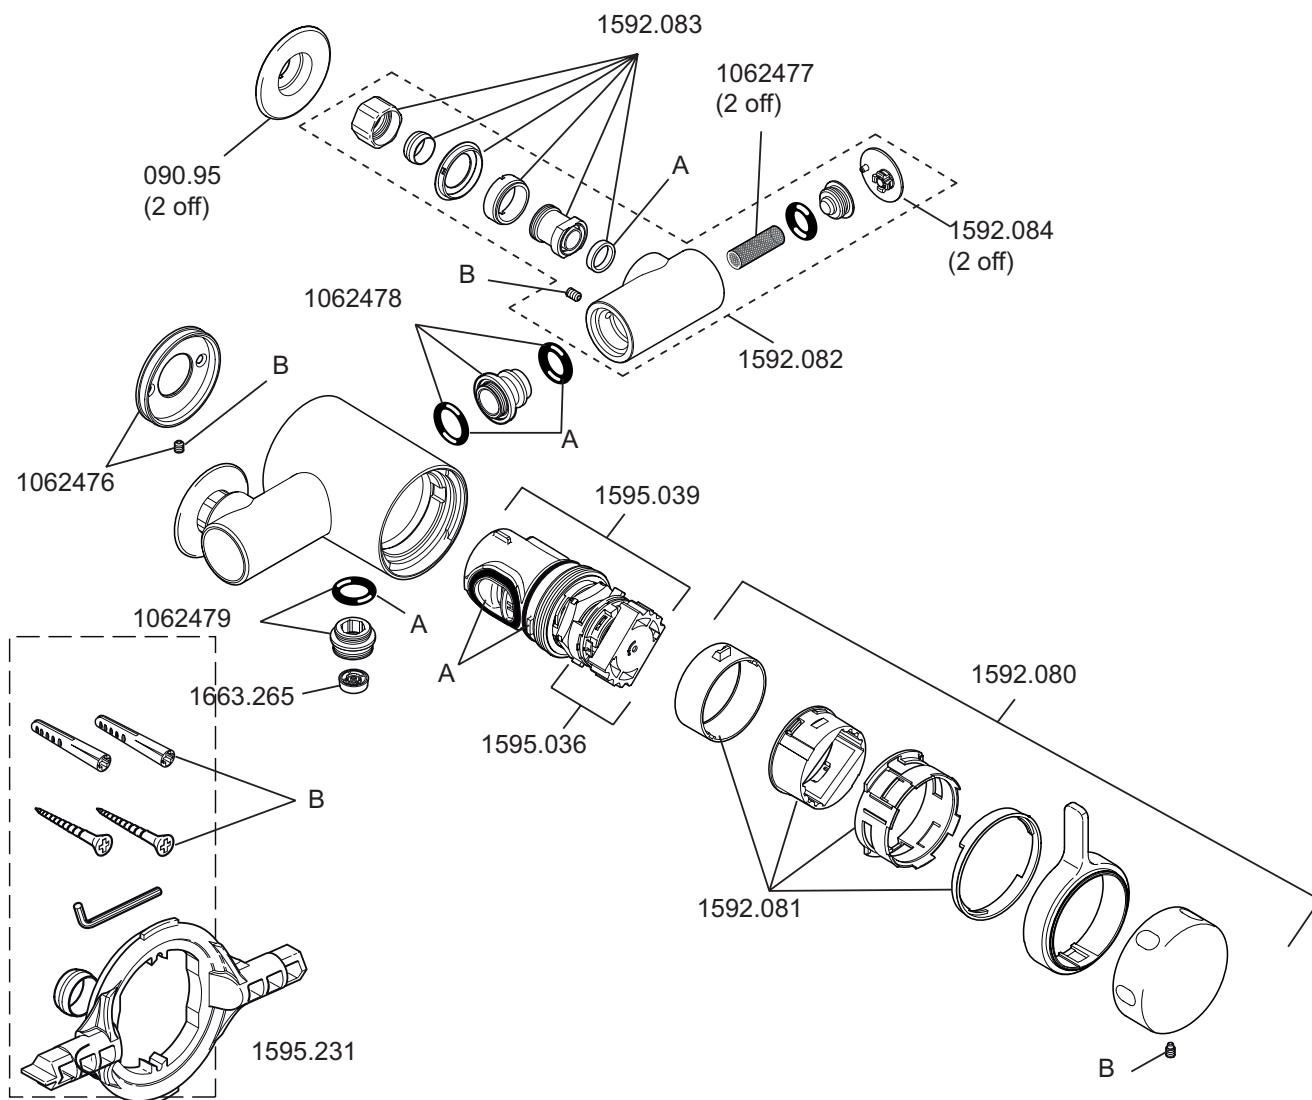

Mira Select EV

(2007 - Current B92F)

1.1592.005

Mira Select EV

(2007 - Current B92F)

1.1592.005

090.95	Pipe concealing plate (x 2)
1062476	Backplate
1062477	Filter Pack (x 2)
1062478	Elbow Connector Pack
1062479	Outlet Connector Pack
1592.080	Handle Pack
1592.081	Handle Adaptor Pack
1592.082	Elbow Assembly
1592.083	Adjustable Inlet
1592.084	Filter Cap (x 2)
1592.085	Seal Pack (identified 'A')
1595.036	Temperature Hub Assembly
1595.039	Cartridge Assembly
1595.067	Screw Pack (identified 'B')
1595.231	'O' Key
1663.265	Flow Regulator Pack

mira
SHOWERS