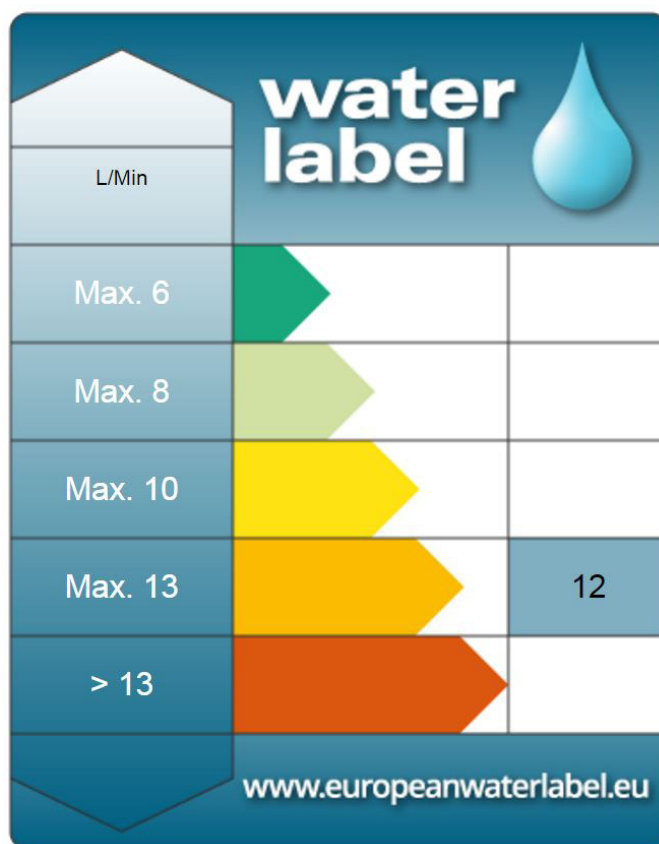

Mira Select EV

Exposed valve with adjustable fittings,
chrome finish.

1.1592.005

To find out more about the European Water Label Scheme
just visit: www.europeanwaterlabel.eu