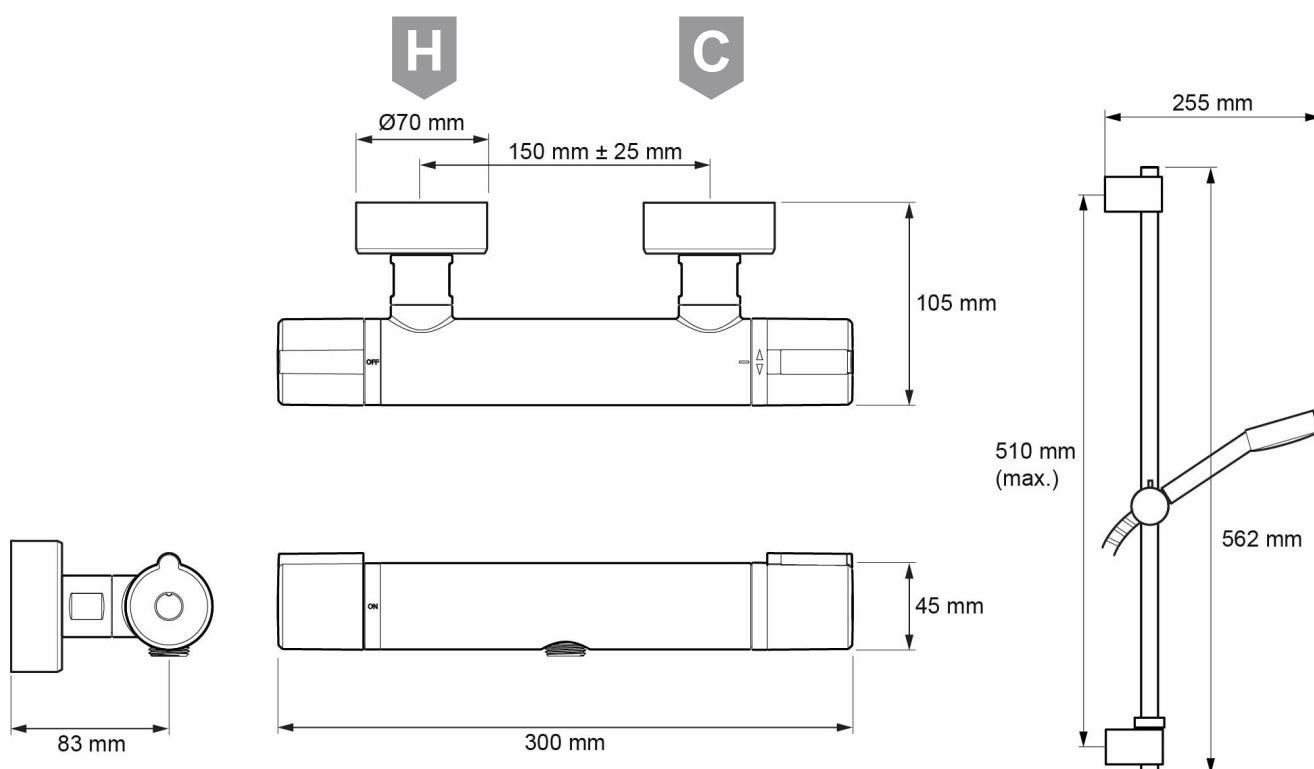

# Mira Relate EV

Exposed bar valve, chrome finish  
with shower fittings.

2.1878.001

To download other resources, and for more information and advice on our products just visit:  
[www.mirashowers.co.uk](http://www.mirashowers.co.uk)