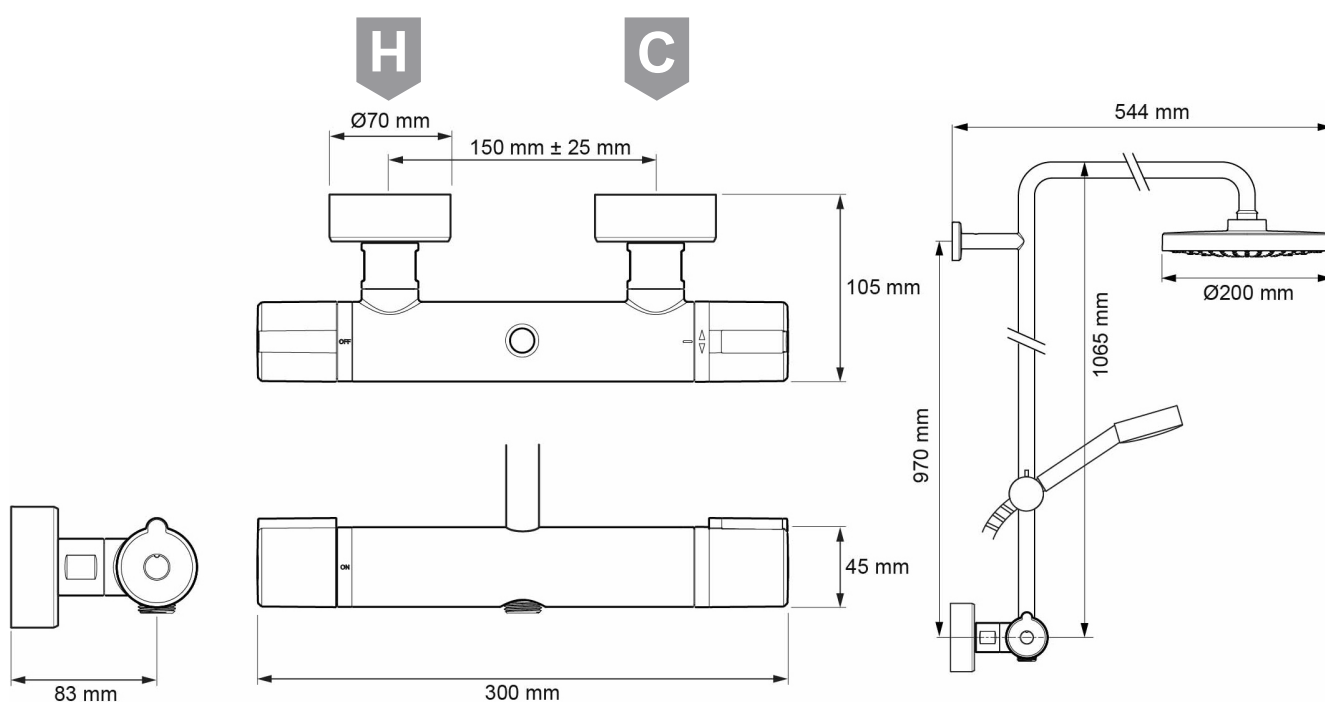

Mira Relate ERD

Exposed bar valve with diverter, chrome finish.

2.1878.002

To download other resources, and for more information and advice on our products just visit:
www.mirashowers.co.uk