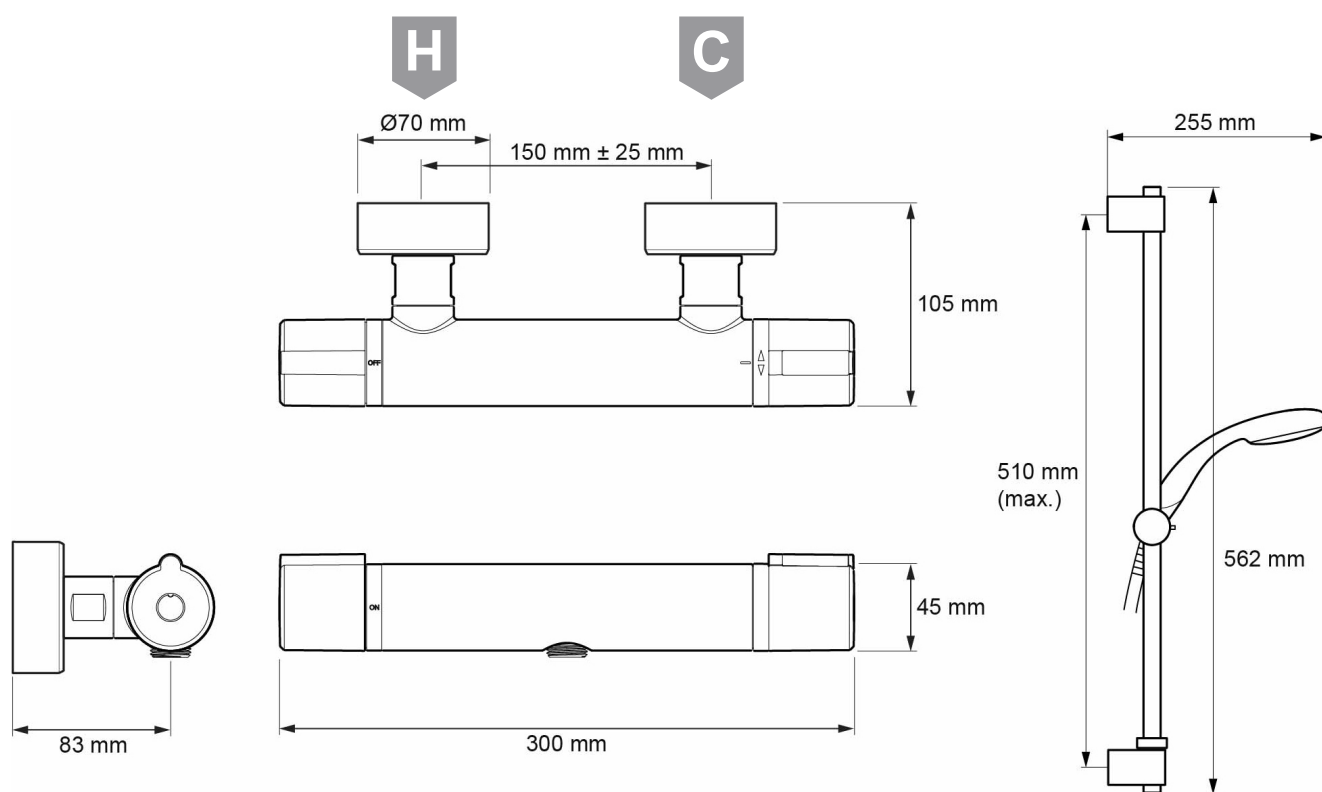

Mira Reflex EV

Exposed bar valve, chrome finish
with shower fittings.

2.1878.003

To download other resources, and for more
information and advice on our products just visit:
www.mirashowers.co.uk