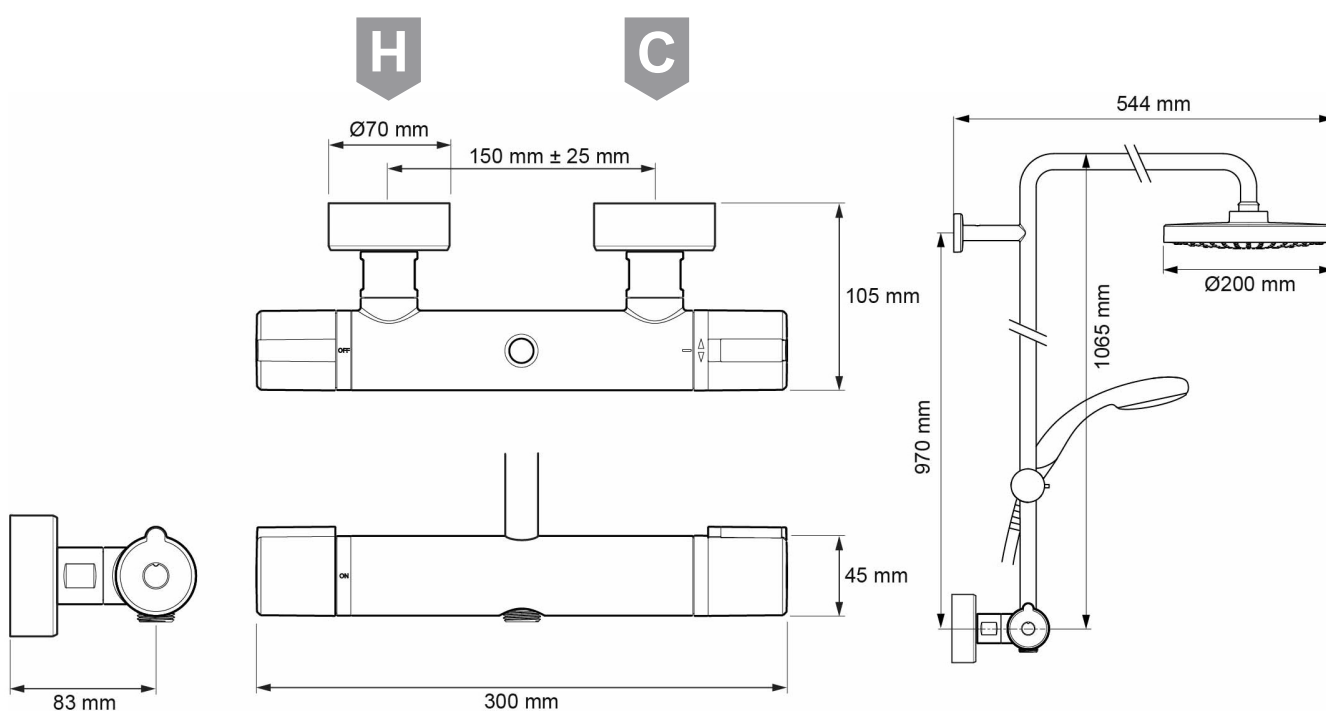

# Mira Reflex ERD

Exposed bar valve with diverter, chrome finish.

2.1878.004

To download other resources, and for more information and advice on our products just visit:  
[www.mirashowers.co.uk](http://www.mirashowers.co.uk)