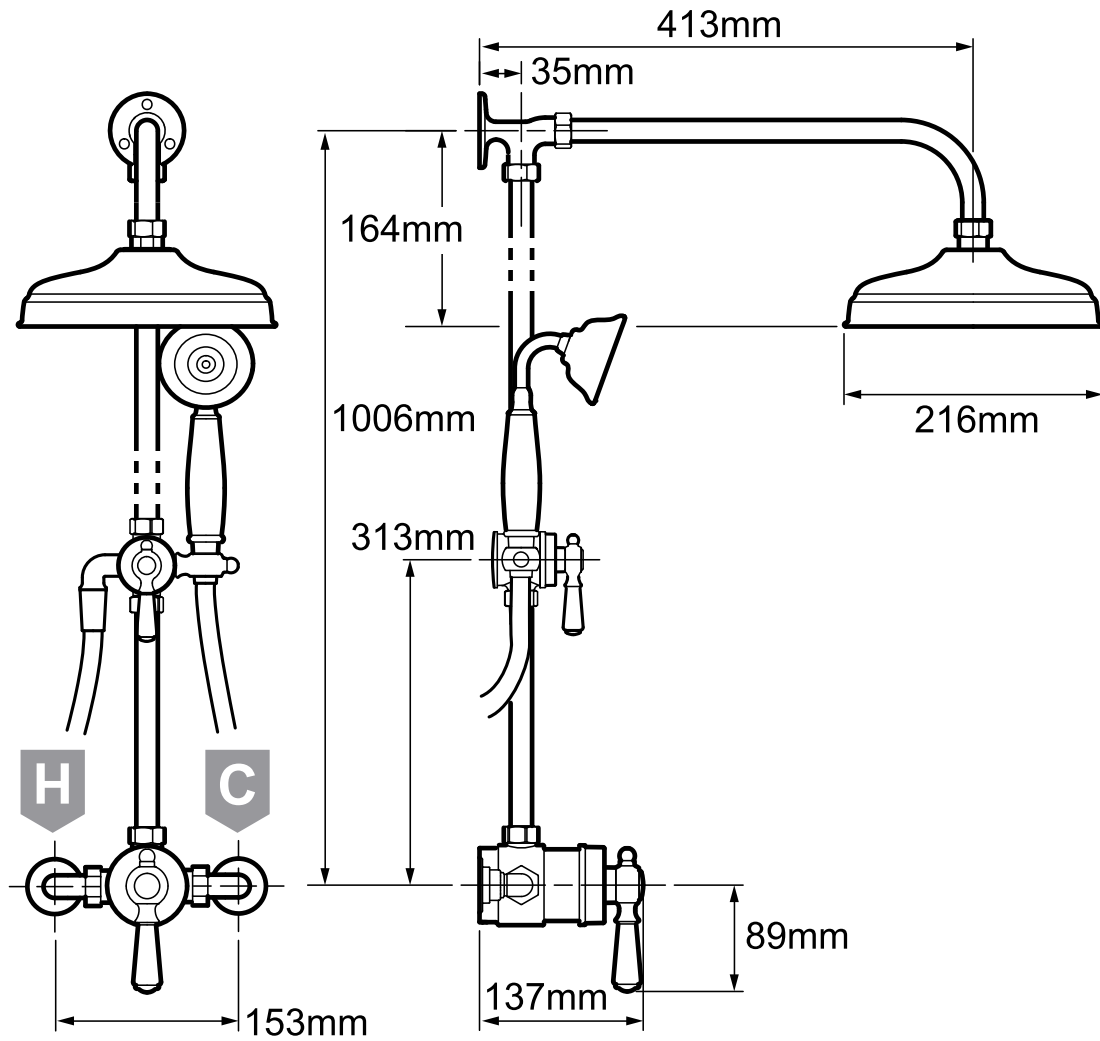

Mira Realm with diverter ERD

Exposed valve with rigid riser and diverter,
chrome finish.

1.1735.002

To download other resources, and for more
information and advice on our products just visit:
www.mirashowers.co.uk