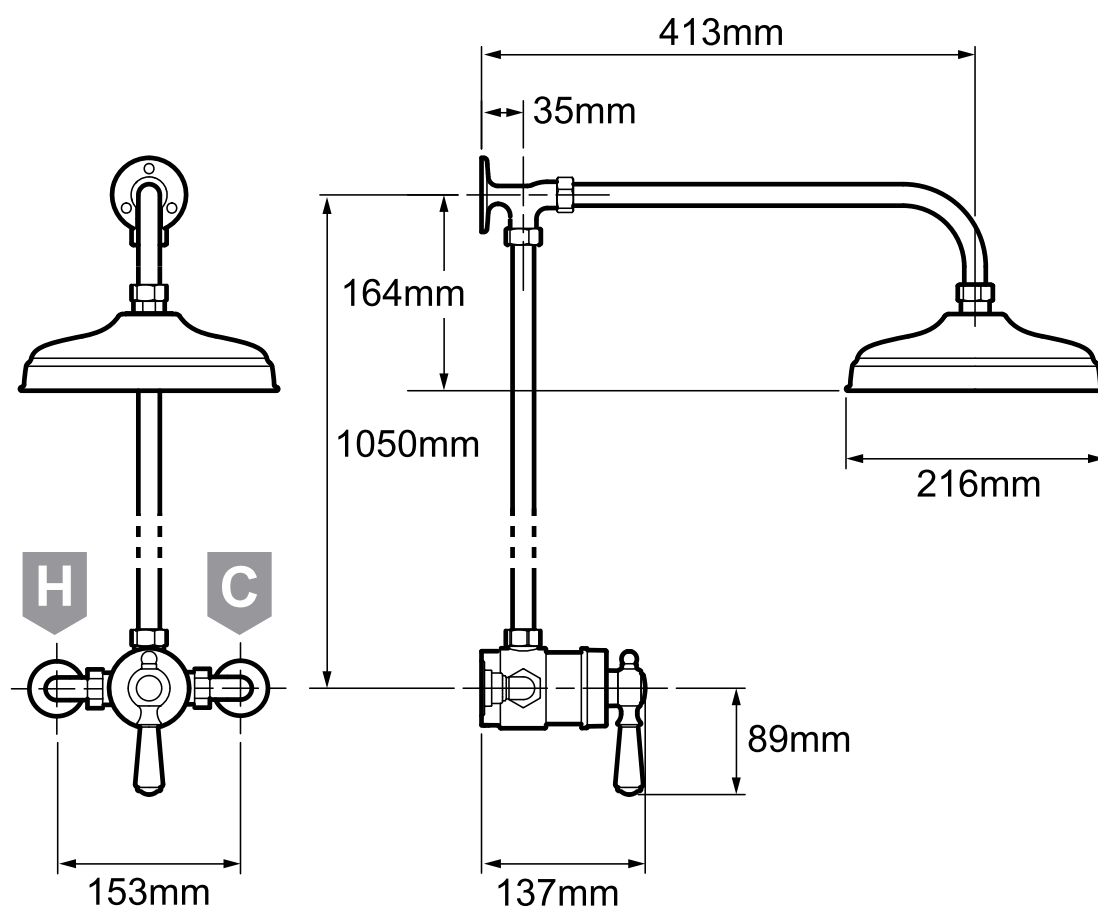

Mira Realm ER

Exposed valve with rigid riser, chrome finish.

1.1735.001

To download other resources, and for more information and advice on our products just visit: www.mirashowers.co.uk

mira
SHOWERS