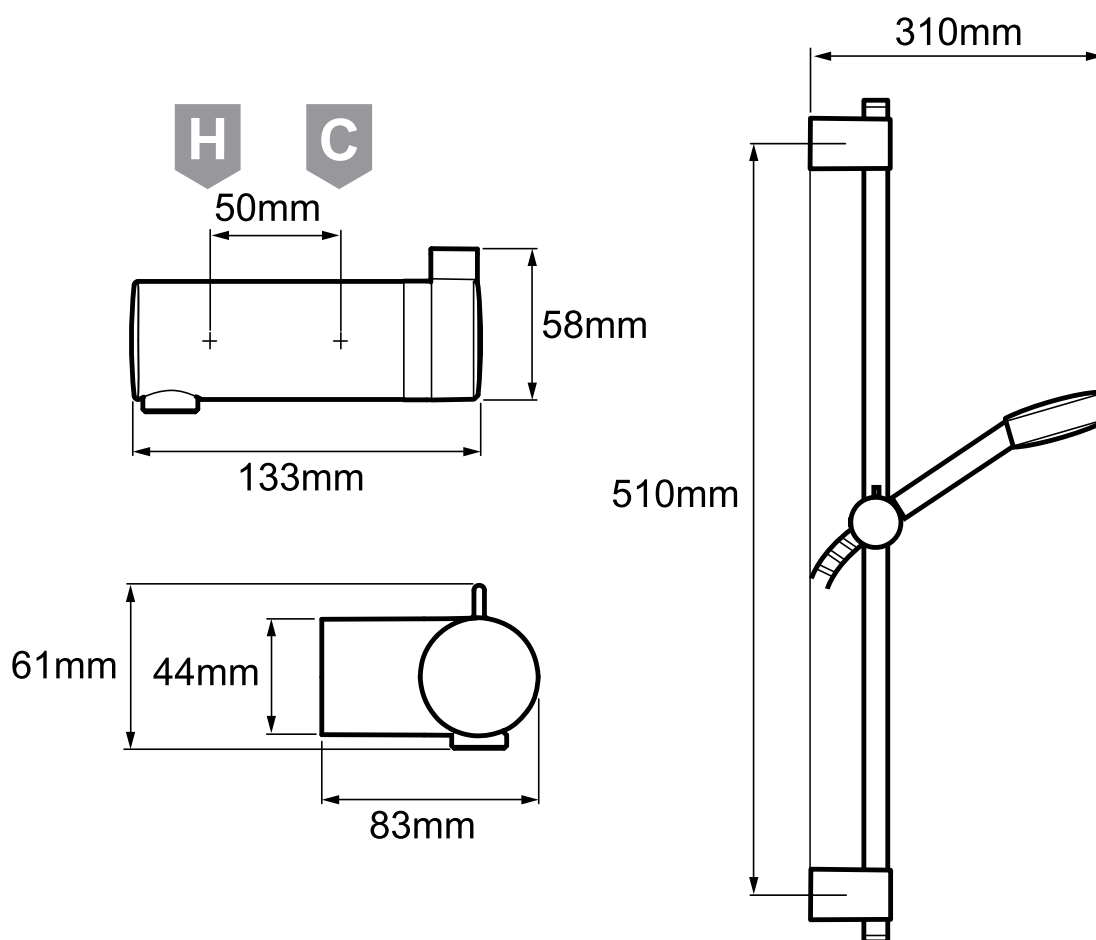

# Mira Pronta S EV

Exposed valve with adjustable fittings,  
chrome finish.

1.1736.410

To download other resources, and for more  
information and advice on our products just visit:  
[www.mirashowers.co.uk](http://www.mirashowers.co.uk)