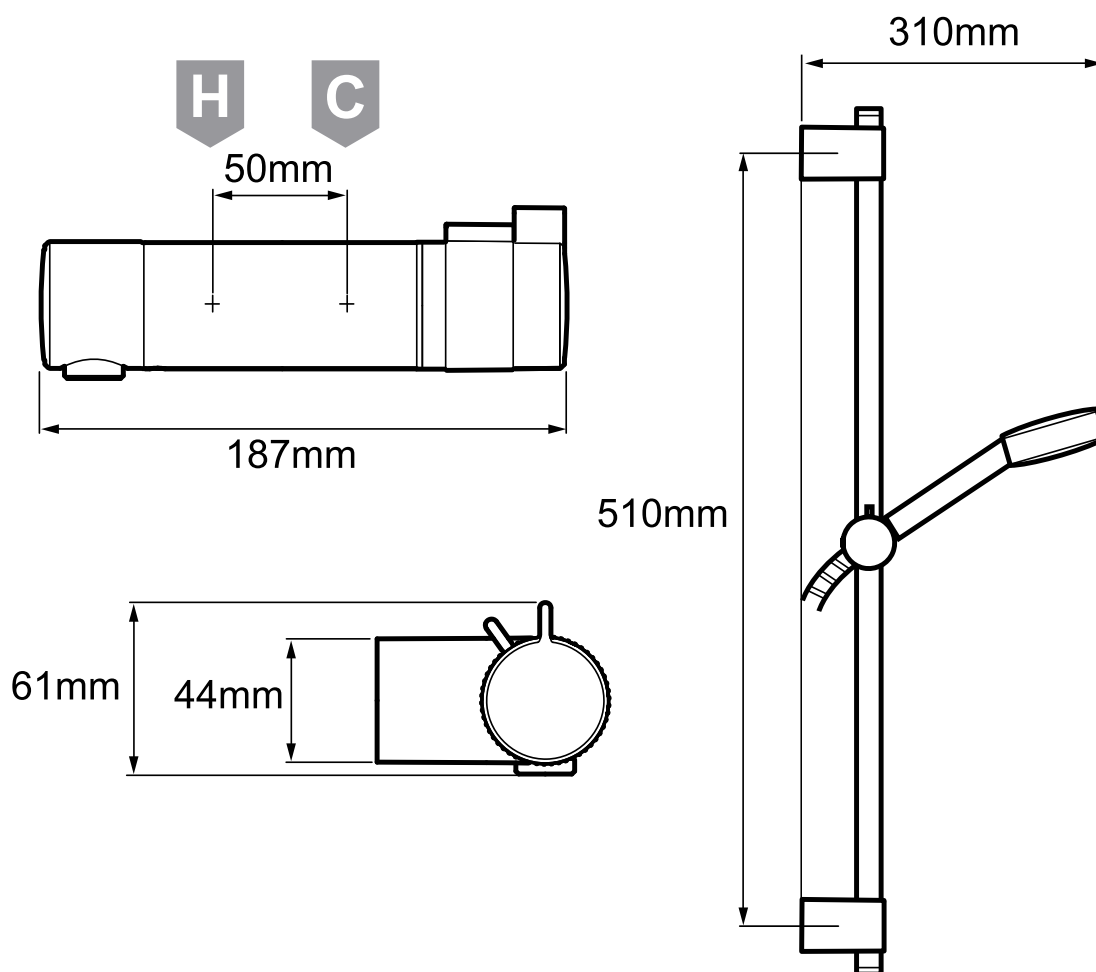

Mira Pronta EV

Exposed valve with adjustable fittings,
chrome finish.

1.1736.411

To download other resources, and for more
information and advice on our products just visit:
www.mirashowers.co.uk