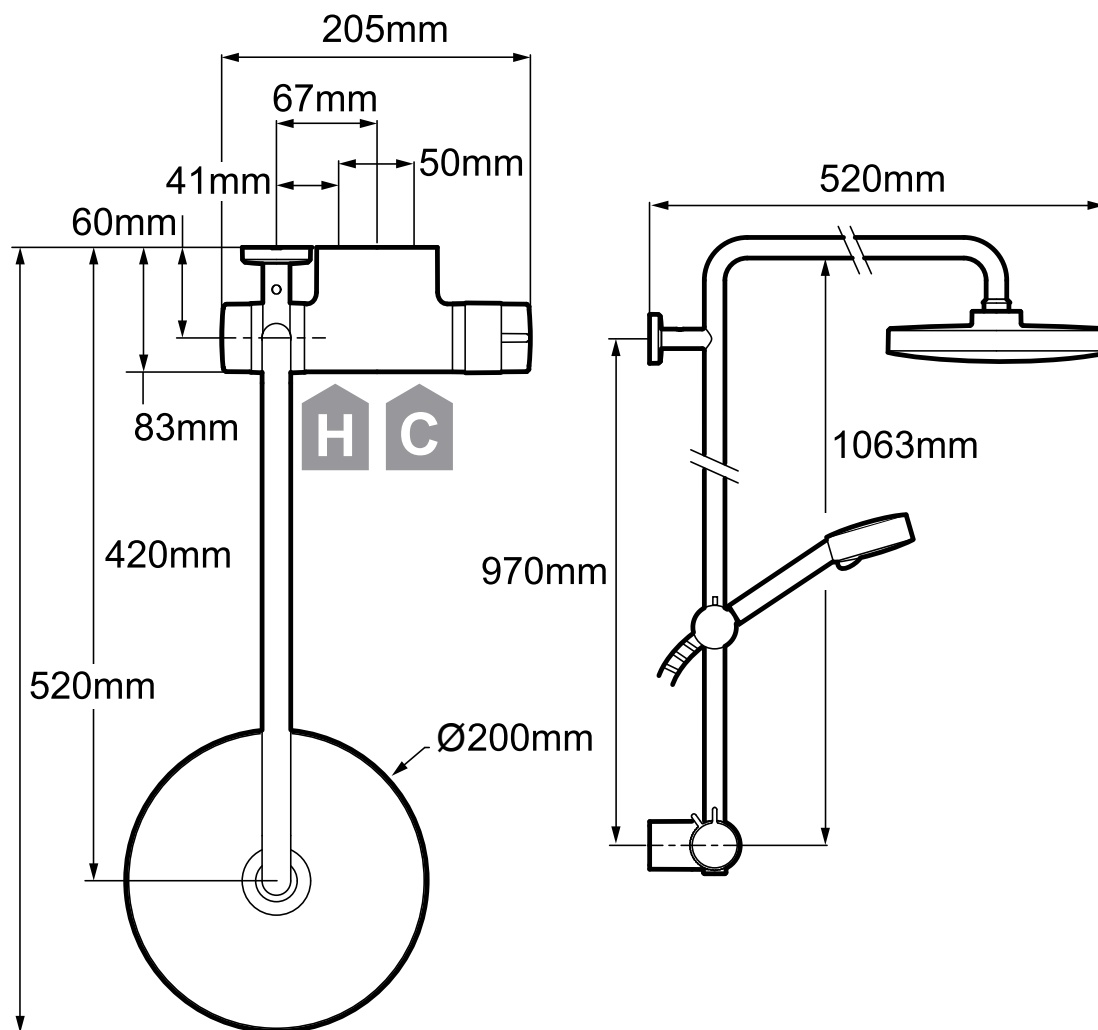

Mira Pronta ERD+

Exposed valve with adjustable fittings,
chrome finish.

1.1736.409

To download other resources, and for more
information and advice on our products just visit:
www.mirashowers.co.uk

mira
SHOWERS