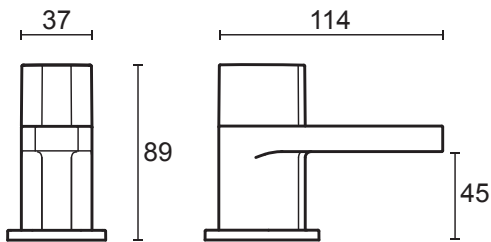

# Mira Precision

Chrome finish.

**Mira Precision Single lever monobloc** - 2.1817.001

**Mira Precision 2-hole basin pillars** - 2.1817.002

**Mira Precision 2-hole bath pillars** - 2.1817.003

**Mira Precision 2-handle 2-hole bath mixer** - 2.1817.004

**Mira Precision 2-handle 2-hole bath shower mixer** - 2.1817.005

To download other resources, and for more information and advice on our products just visit:  
[www.mirashowers.co.uk](http://www.mirashowers.co.uk)