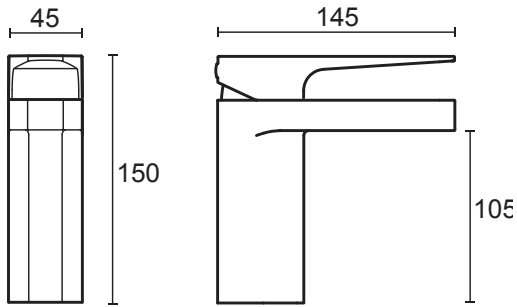

# Mira Precision

Chrome finish.

**Mira Precision Single lever monobloc** - 2.1817.001

**Mira Precision 2-hole basin pillars** - 2.1817.002

**Mira Precision 2-hole bath pillars** - 2.1817.003

**Mira Precision 2-handle 2-hole bath mixer** - 2.1817.004

**Mira Precision 2-handle 2-hole bath shower mixer** - 2.1817.005

To download other resources, and for more information and advice on our products just visit:  
[www.mirashowers.co.uk](http://www.mirashowers.co.uk)