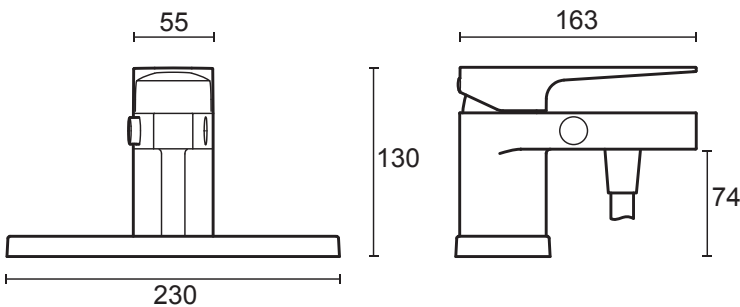

# Mira Precision

Chrome finish.

**Mira Precision Single lever monobloc** - 2.1817.001

**Mira Precision 2-hole basin pillars** - 2.1817.002

**Mira Precision 2-hole bath pillars** - 2.1817.003

**Mira Precision 2-handle 2-hole bath mixer** - 2.1817.004

**Mira Precision 2-handle 2-hole bath shower mixer** - 2.1817.005

To download other resources, and for more information and advice on our products just visit:  
[www.mirashowers.co.uk](http://www.mirashowers.co.uk)