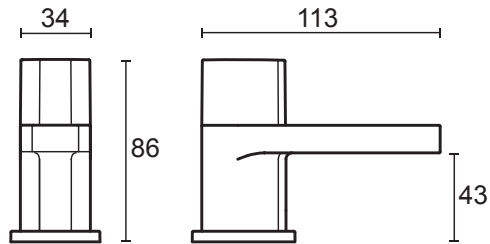

# Mira Precision

Chrome finish.

**Mira Precision Single lever monobloc** - 2.1817.001

**Mira Precision 2-hole basin pillars** - 2.1817.002

**Mira Precision 2-hole bath pillars** - 2.1817.003

**Mira Precision 2-handle 2-hole bath mixer** - 2.1817.004

**Mira Precision 2-handle 2-hole bath shower mixer** - 2.1817.005

To download other resources, and for more information and advice on our products just visit:  
[www.mirashowers.co.uk](http://www.mirashowers.co.uk)