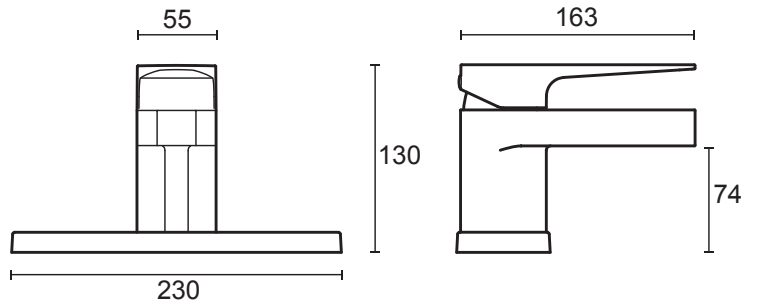

# Mira Precision

Chrome finish.

**Mira Precision Single lever monobloc** - 2.1817.001

**Mira Precision 2-hole basin pillars** - 2.1817.002

**Mira Precision 2-hole bath pillars** - 2.1817.003

**Mira Precision 2-handle 2-hole bath mixer** - 2.1817.004

**Mira Precision 2-handle 2-hole bath shower mixer** - 2.1817.005

To download other resources, and for more information and advice on our products just visit:  
[www.mirashowers.co.uk](http://www.mirashowers.co.uk)