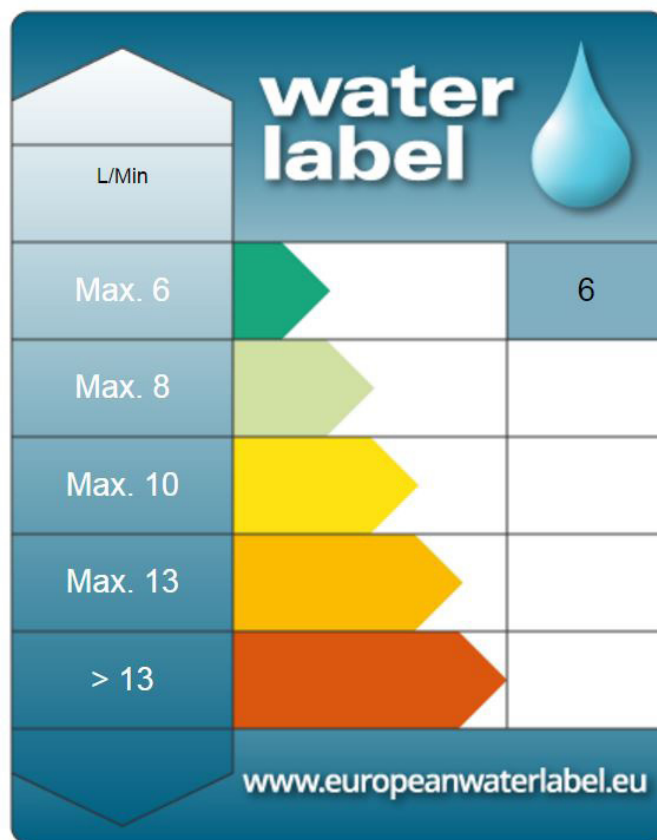

# Mira Precision

Single lever monobloc. Chrome finish.

2.1817.001

To find out more about the European Water Label Scheme just visit: [www.europeanwaterlabel.eu](http://www.europeanwaterlabel.eu)