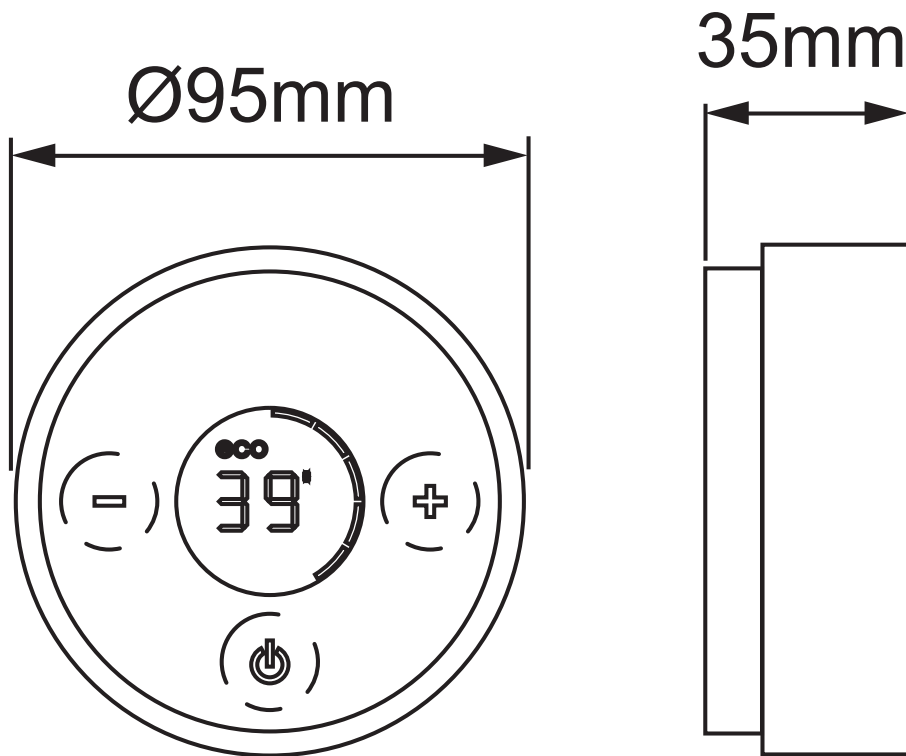

Mira Platinum Wireless Controller

1.1666.011

To download other resources, and for more information and advice on our products just visit:
www.mirashowers.co.uk

mira
SHOWERS