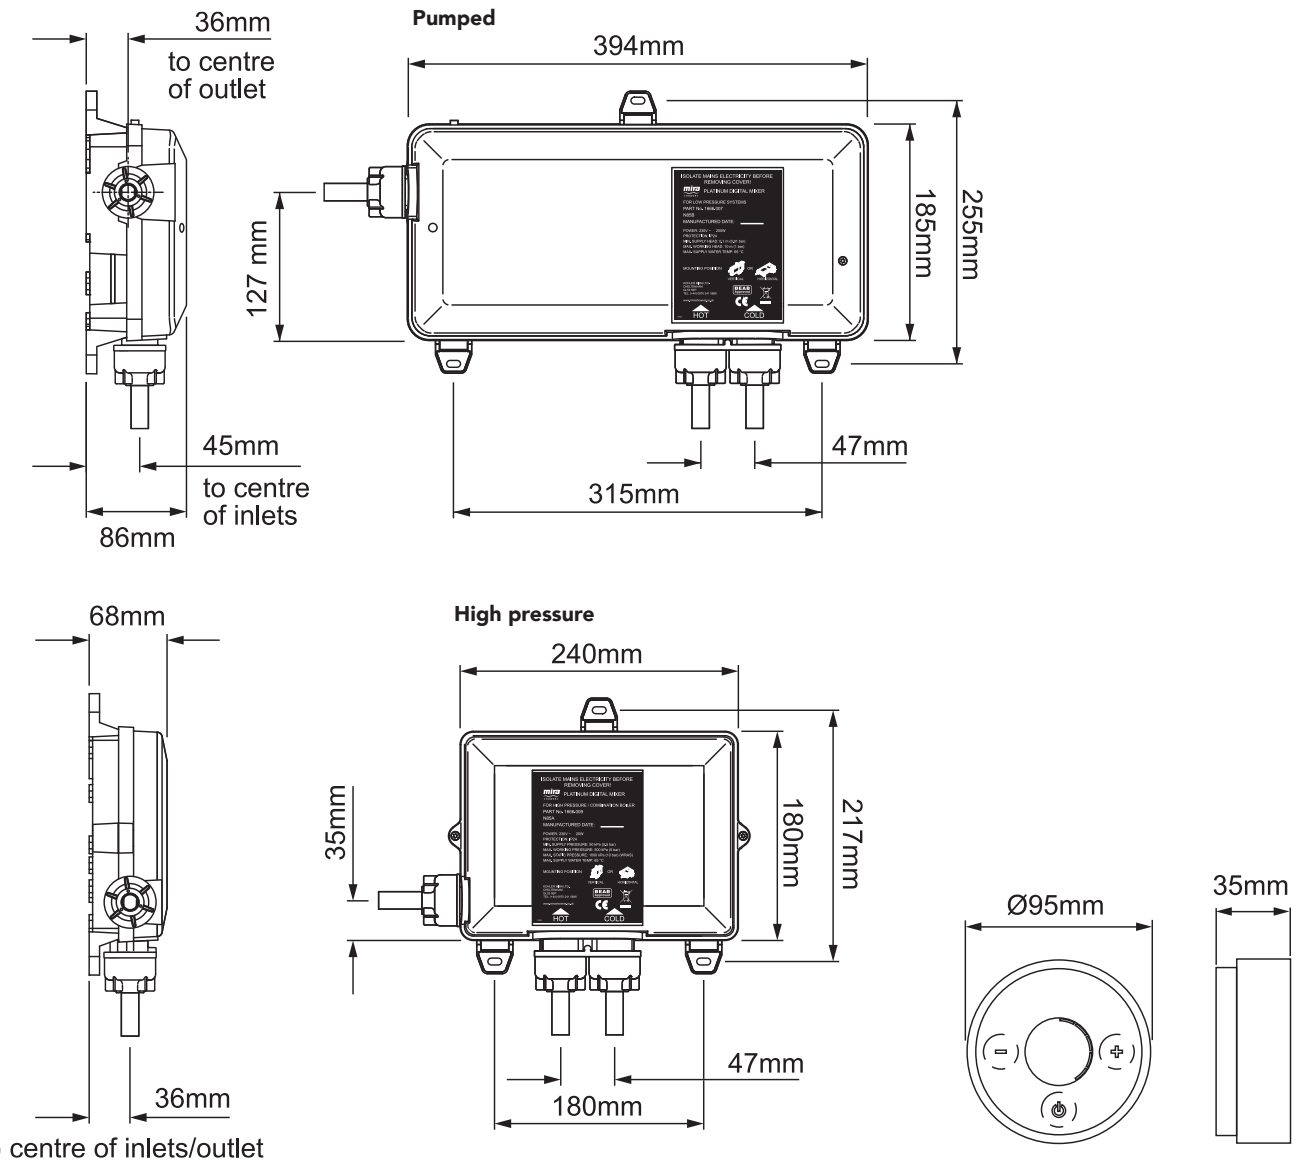

Mira Platinum Valve/Controller

High pressure - 1.1666.003

Pumped - 1.1666.004

To download other resources, and for more information and advice on our products just visit:
www.mirashowers.co.uk